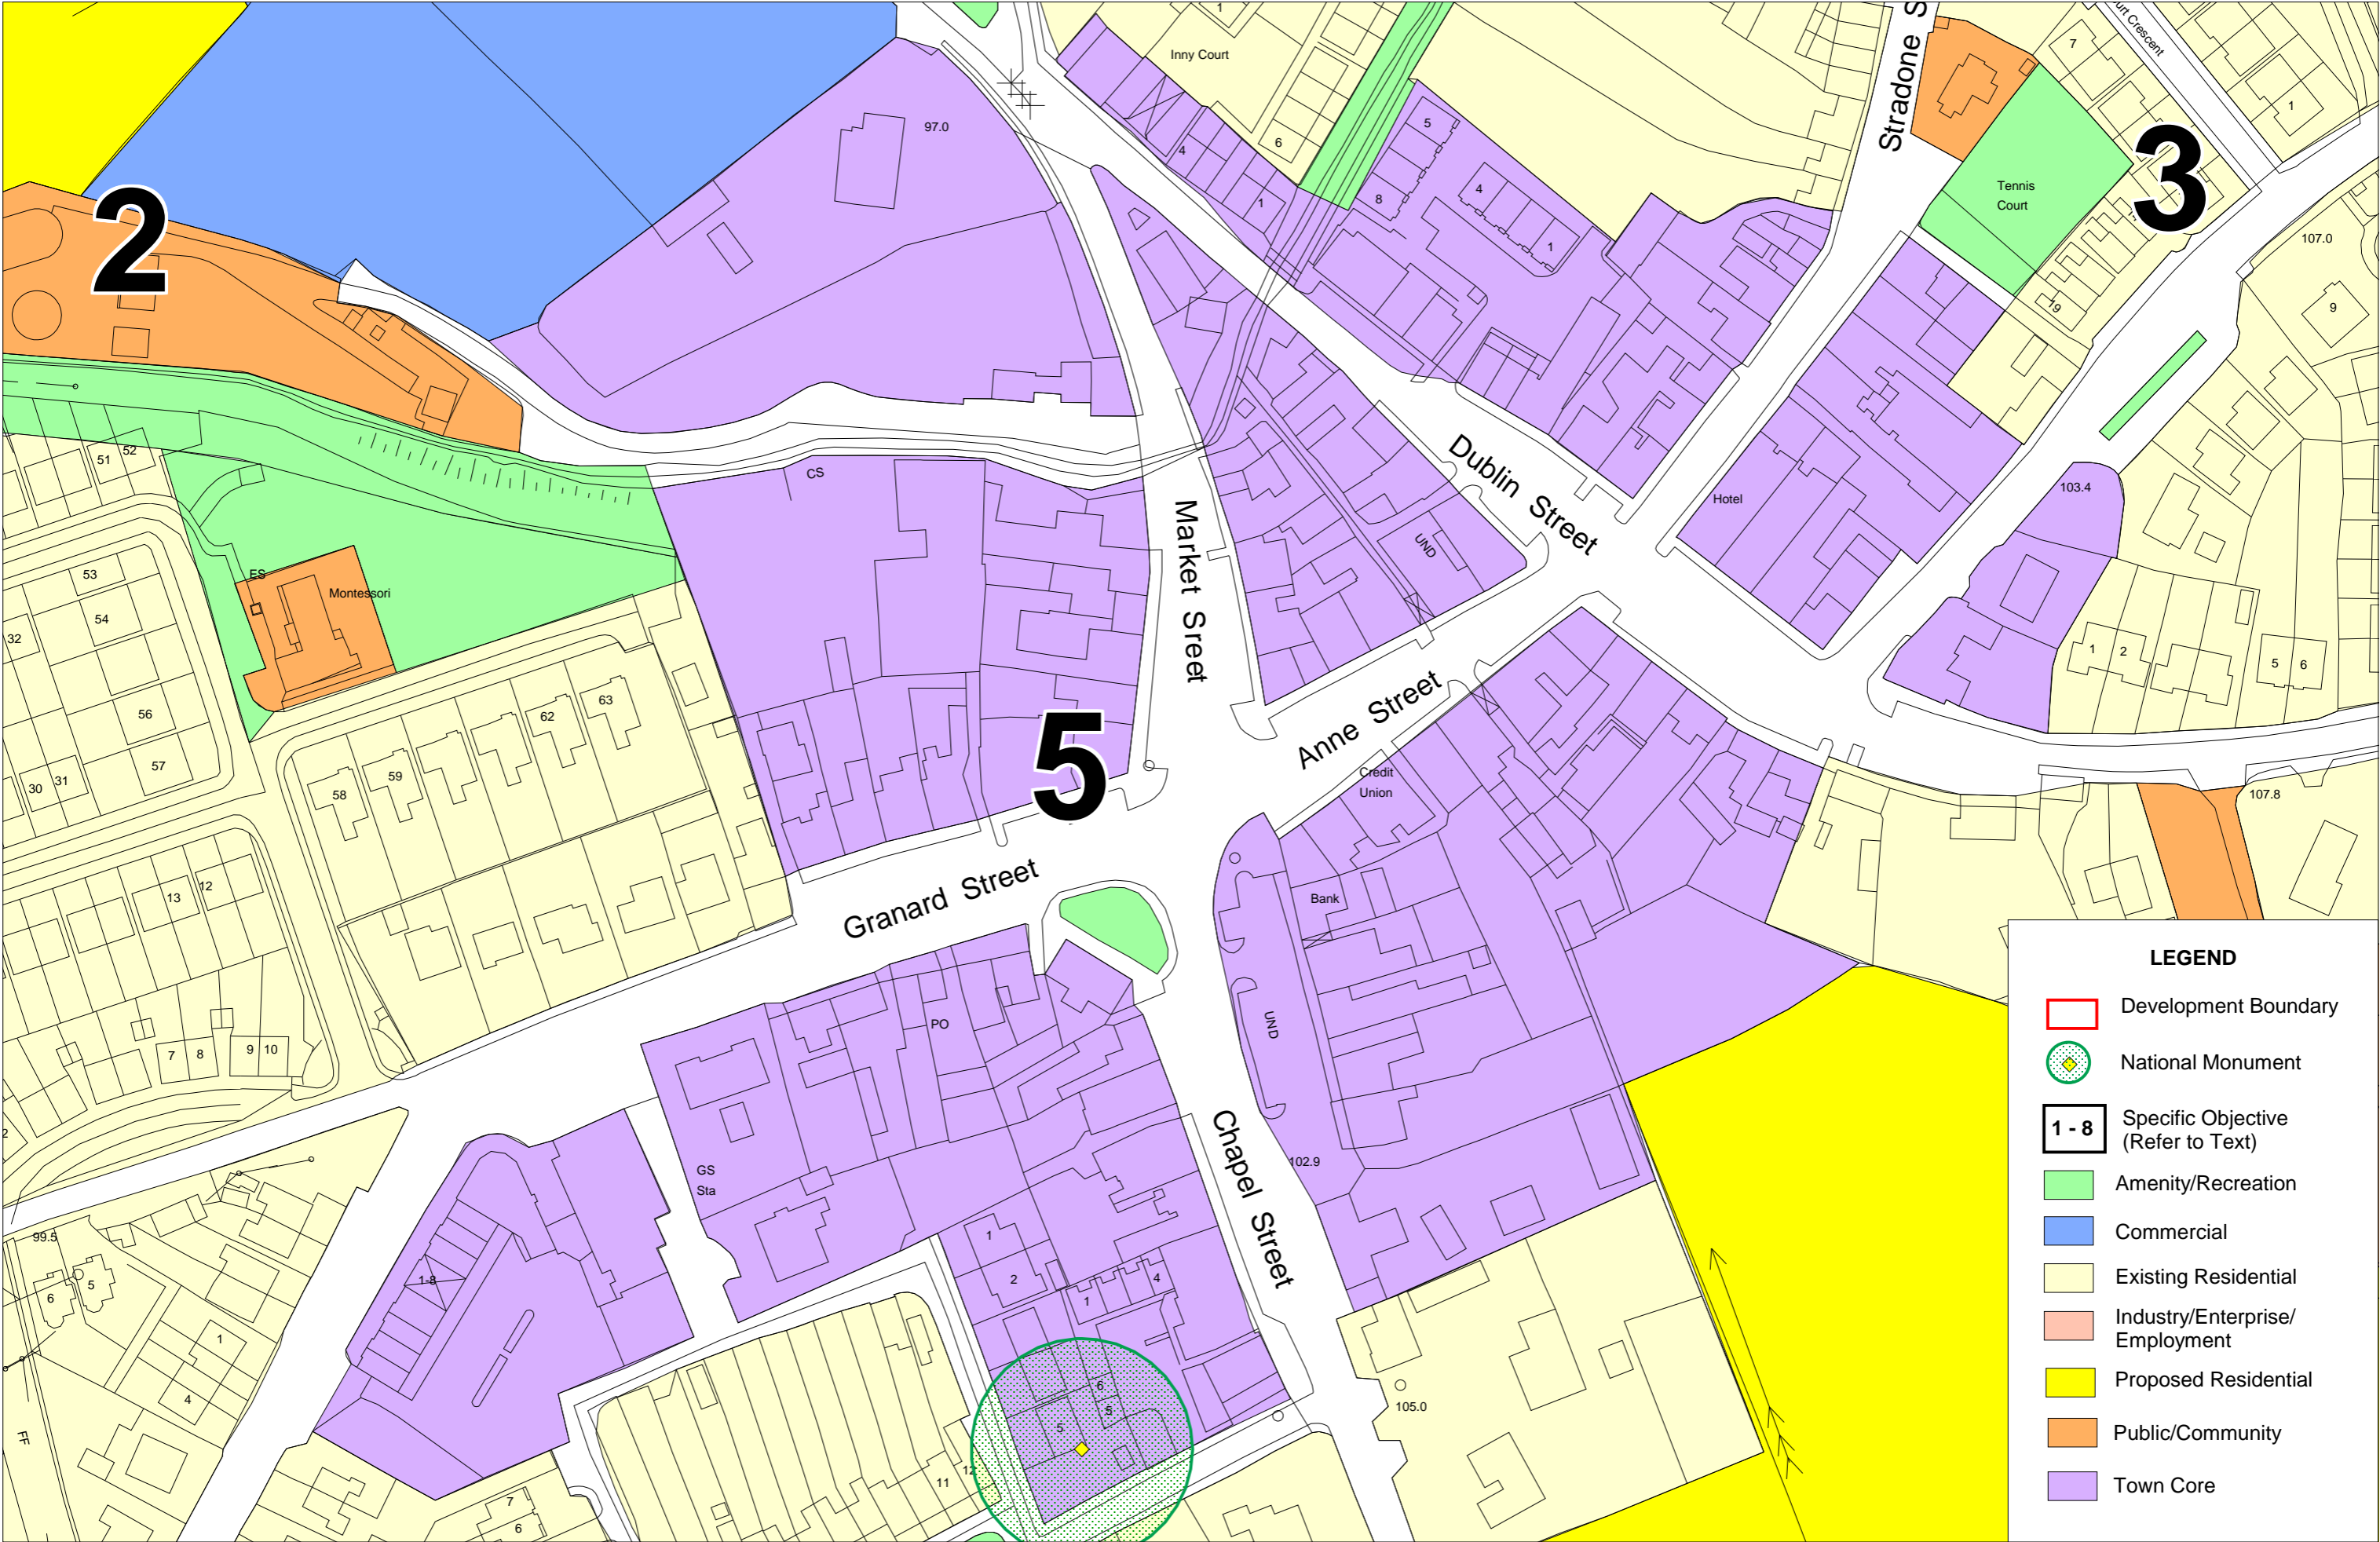

## BALLYJAMESDUFF TOWN CORE

**LEGEND**

- Development Boundary
- + National Monument
- 1 - 8 Specific Objective (Refer to Text)
- Amenity/Recreation
- Commercial
- Existing Residential
- Industry/Enterprise/Employment
- Proposed Residential
- Public/Community
- Town Core

not to scale