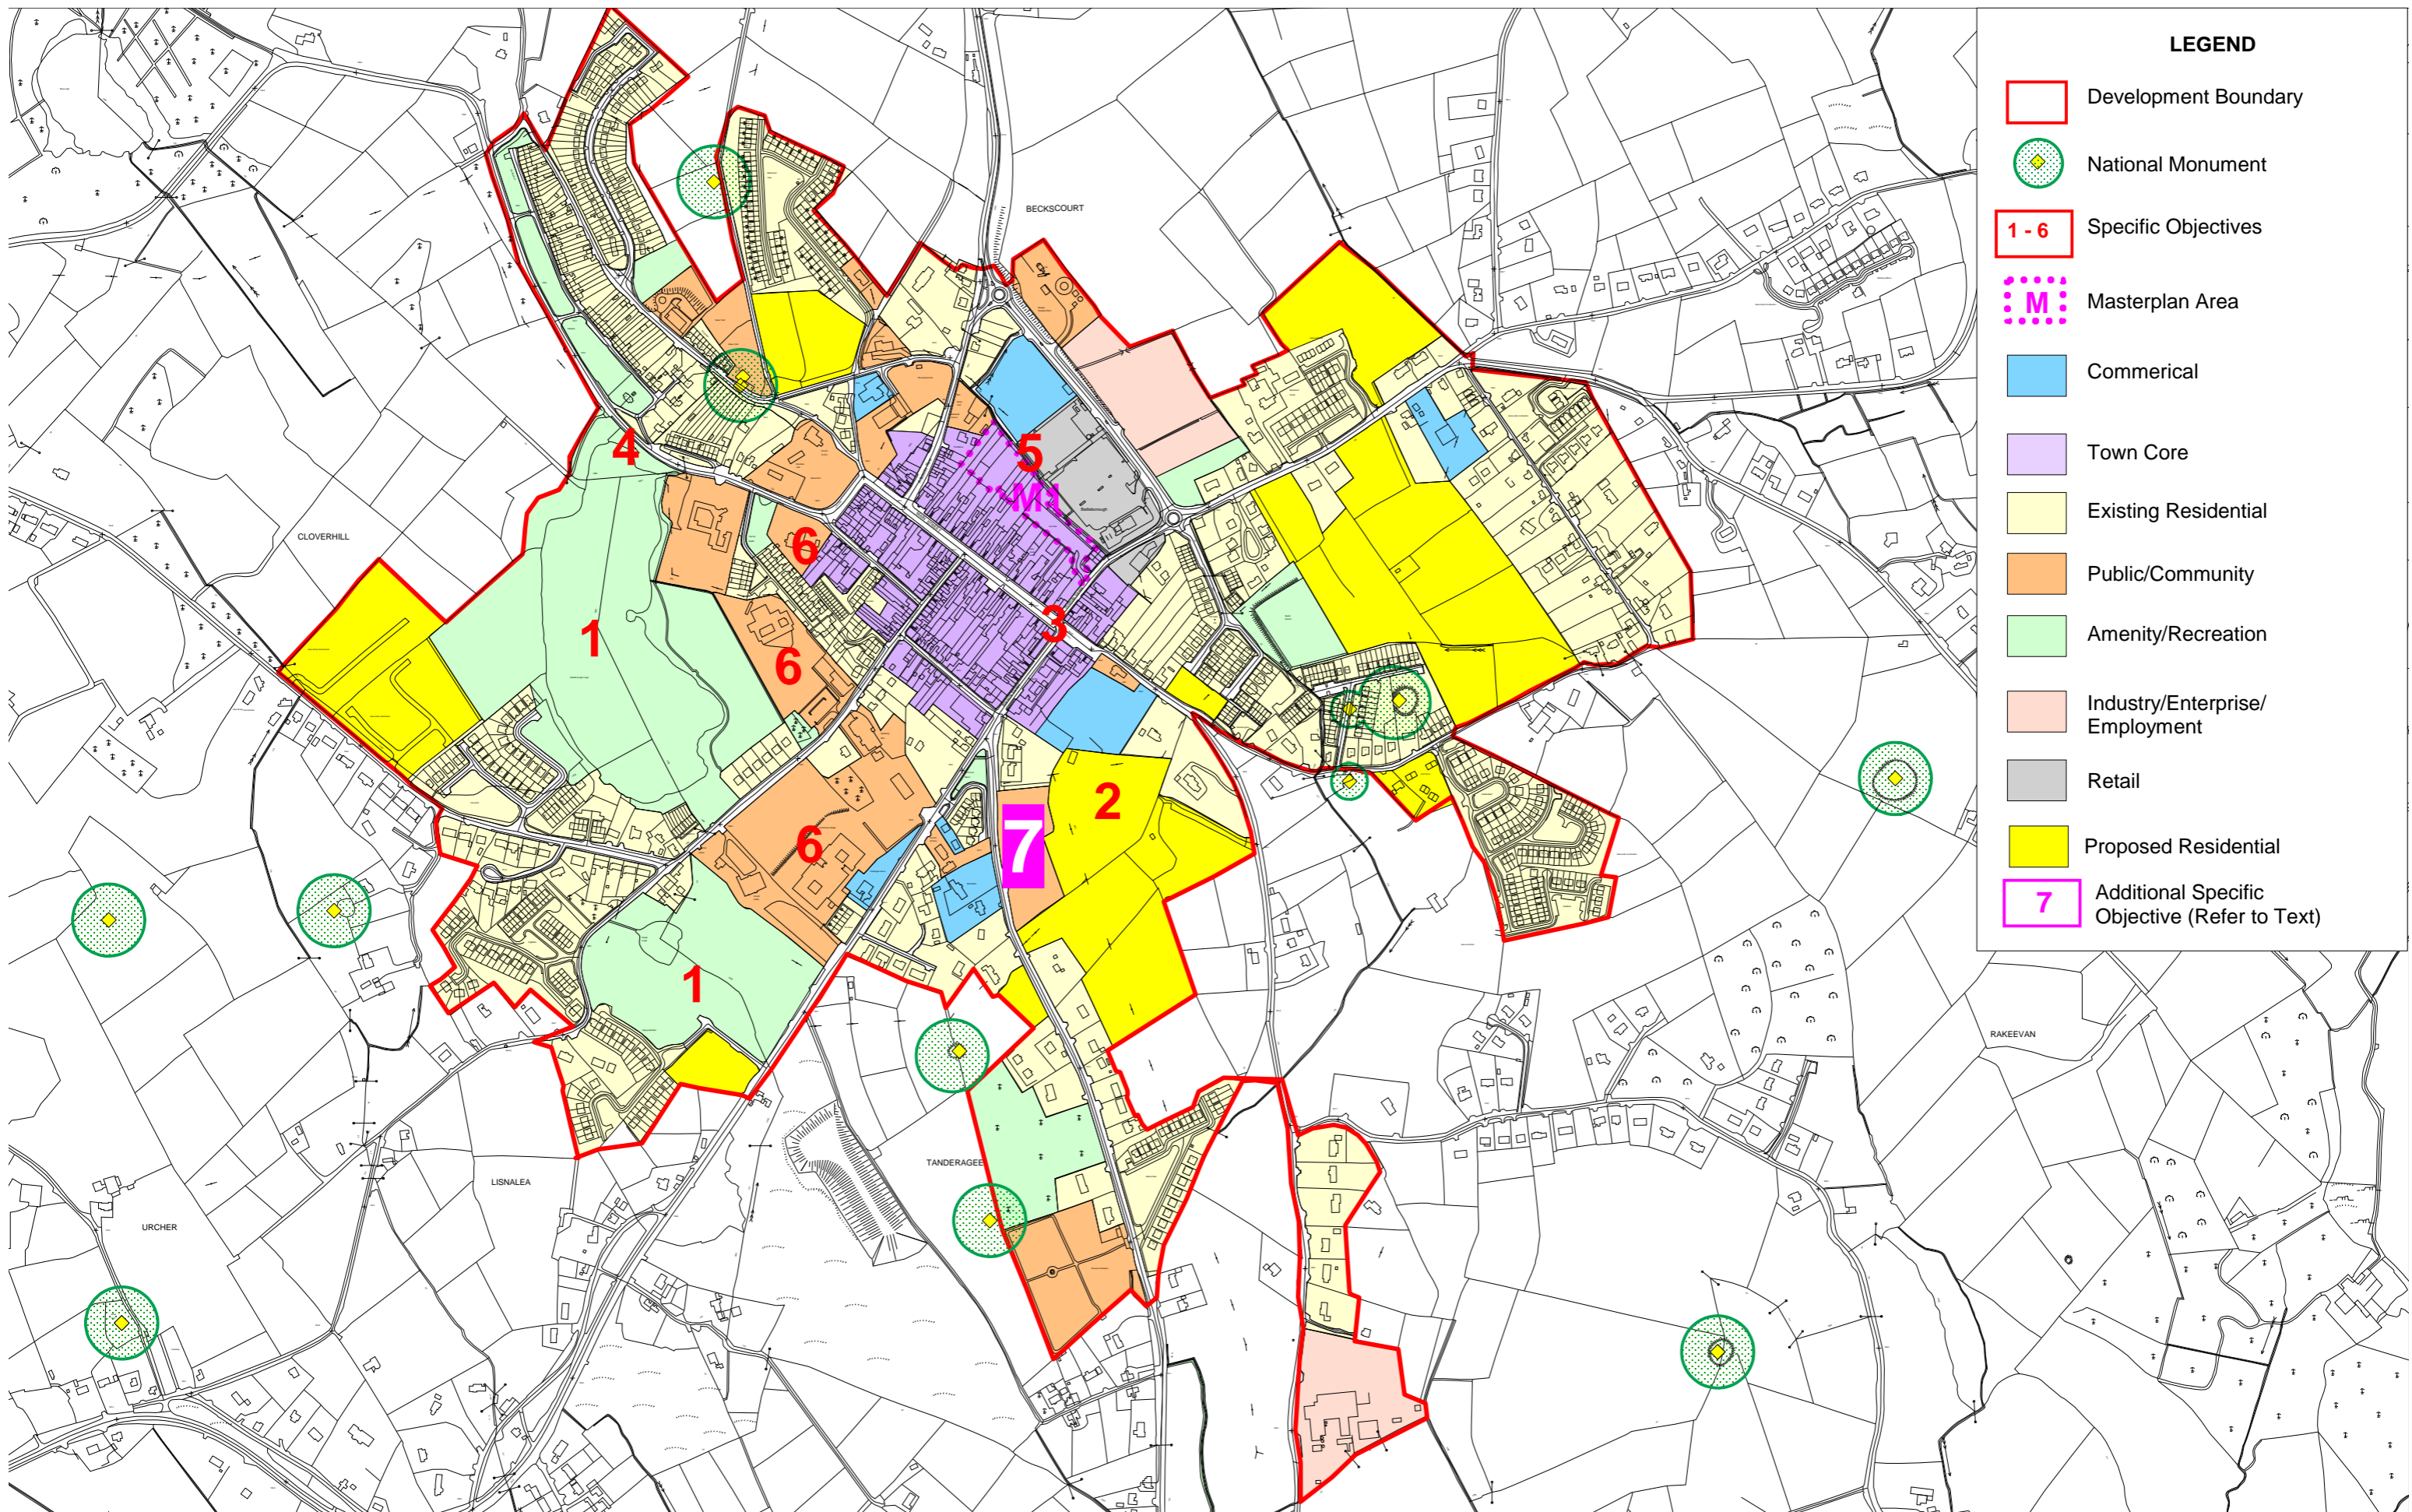

AMENDMENTS TO DRAFT DEVELOPMENT PLAN 2014-2020

BAILIEBOROUGH

LEGEND

- Development Boundary
- National Monument
- 1 - 6 Specific Objectives
- M Masterplan Area
- Commercial
- Town Core
- Existing Residential
- Public/Community
- Amenity/Recreation
- Industry/Enterprise/Employment
- Retail
- Proposed Residential
- 7 Additional Specific Objective (Refer to Text)