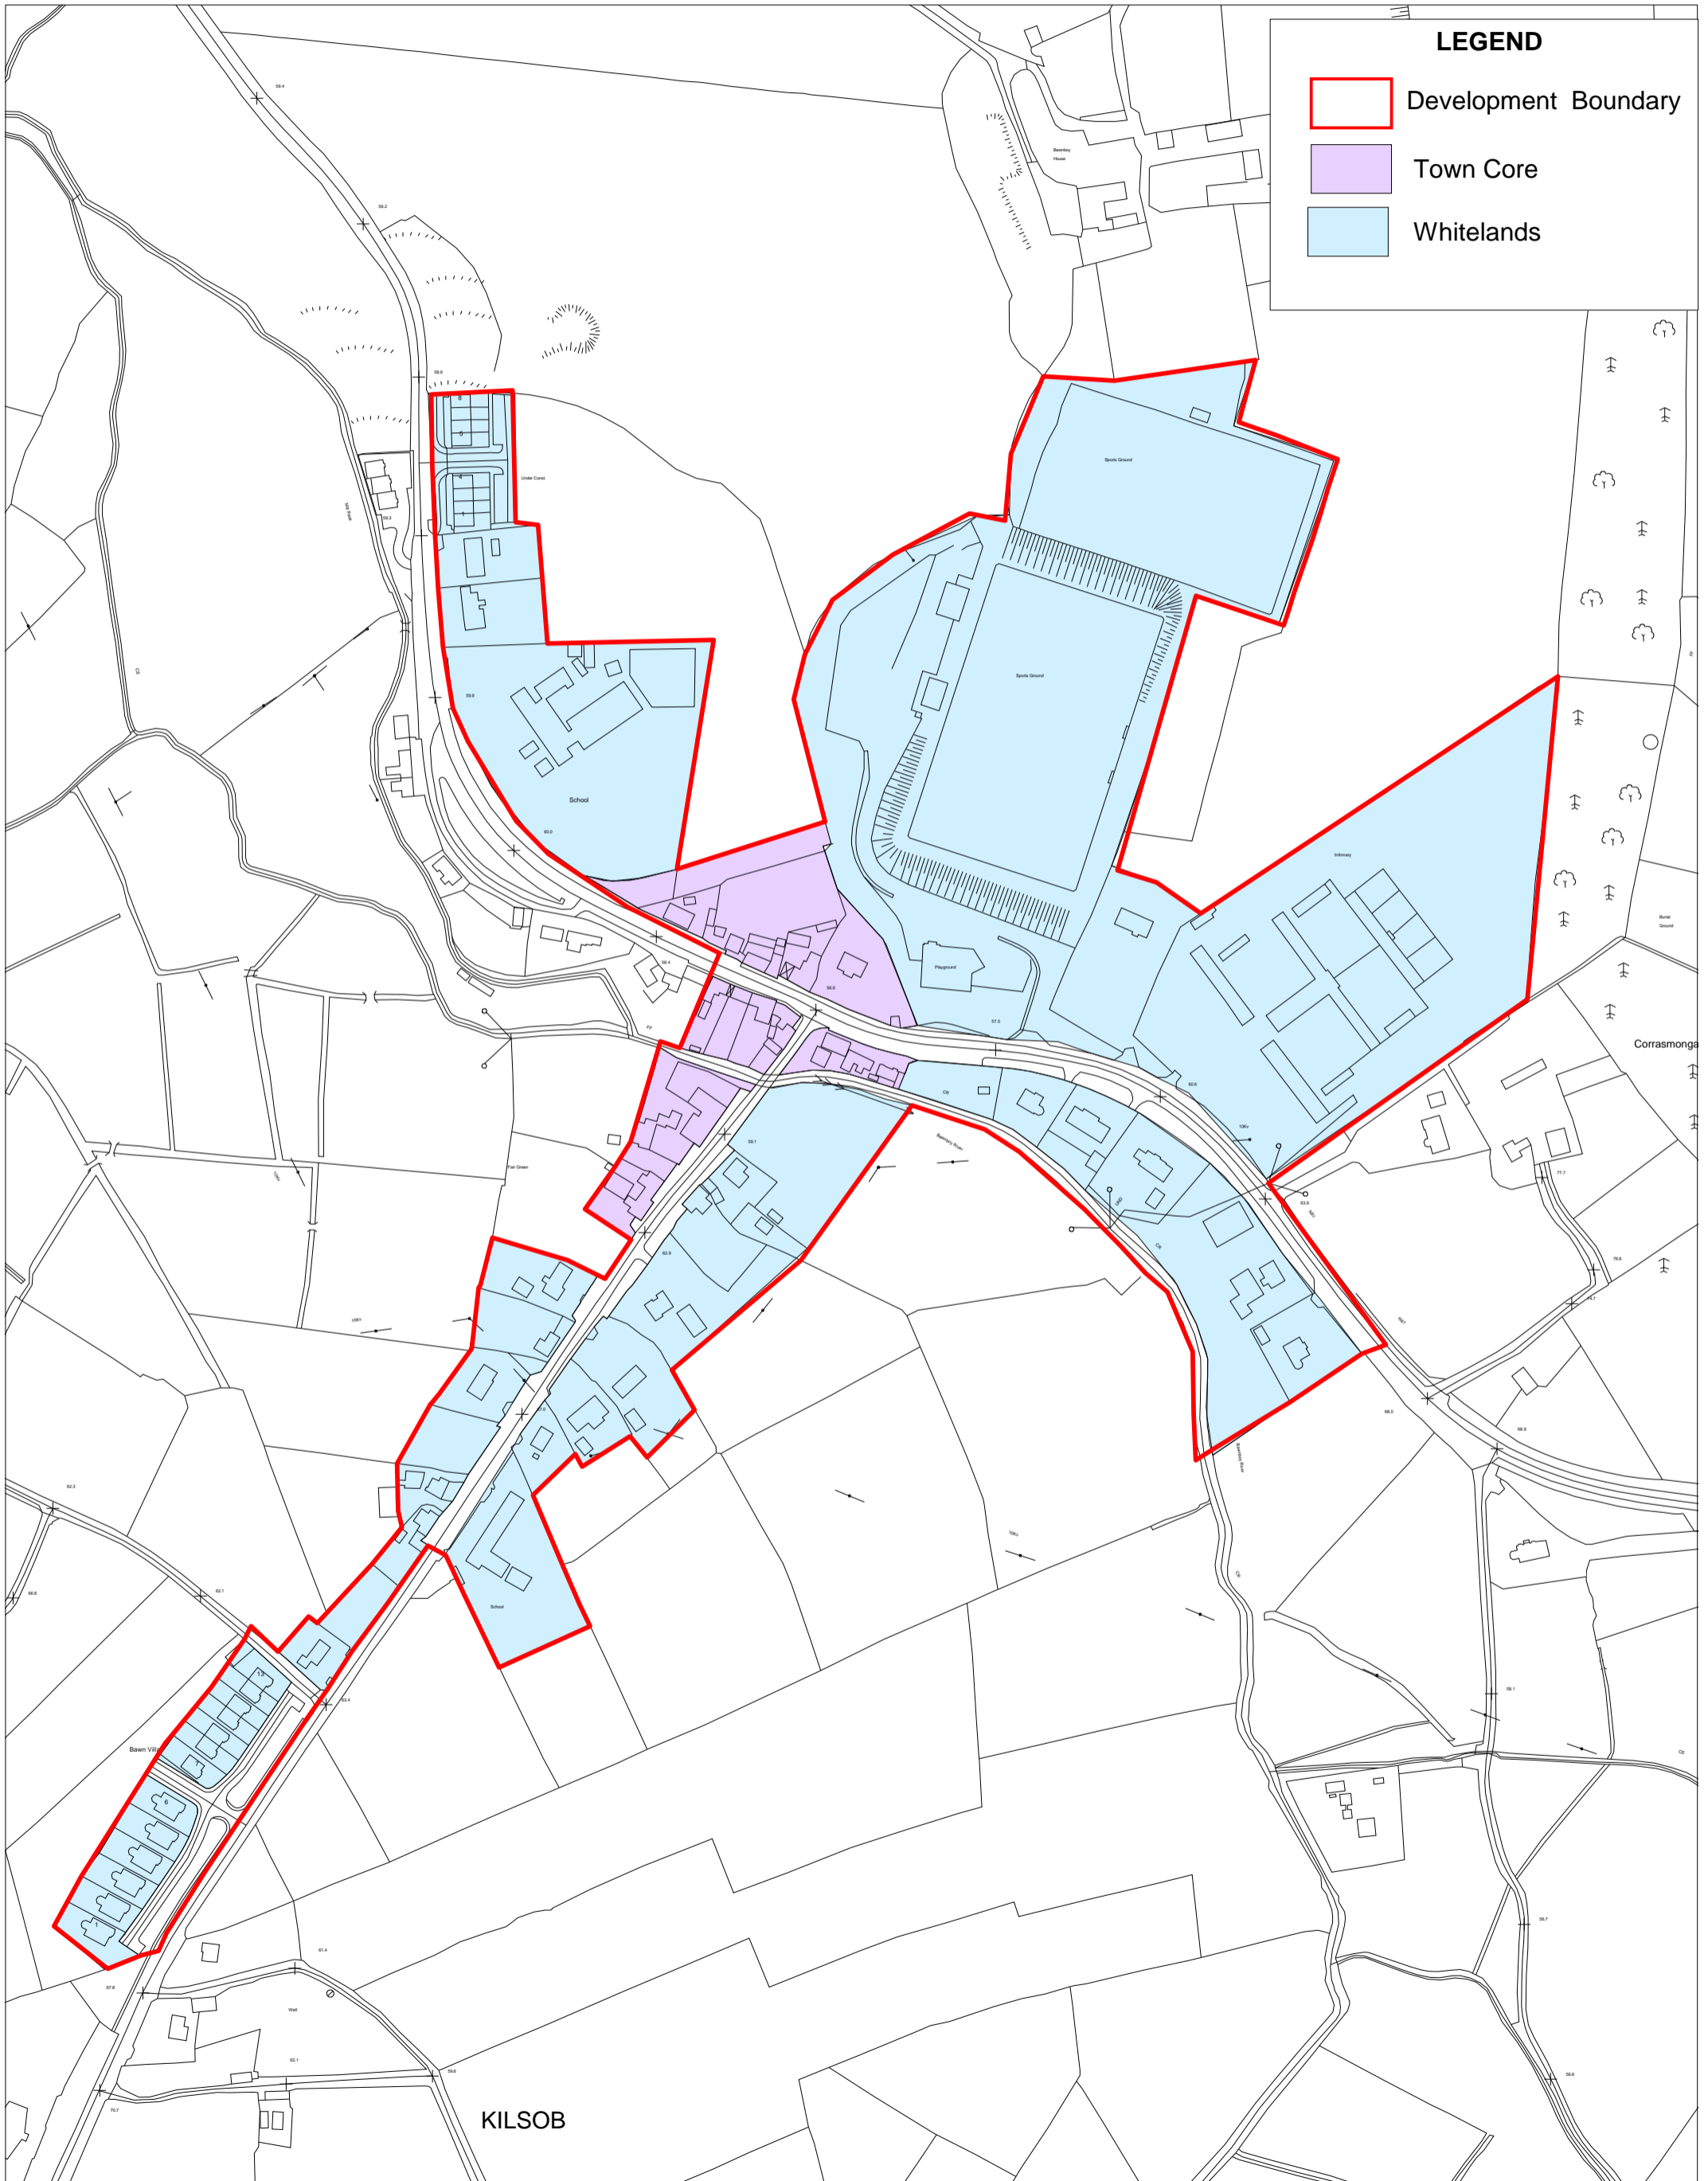

DRAFT COUNTY DEVELOPMENT PLAN 2014-2020

BAWNBOY

LEGEND

-  Development Boundary
-  Town Core
-  Whitelands

KILSOB