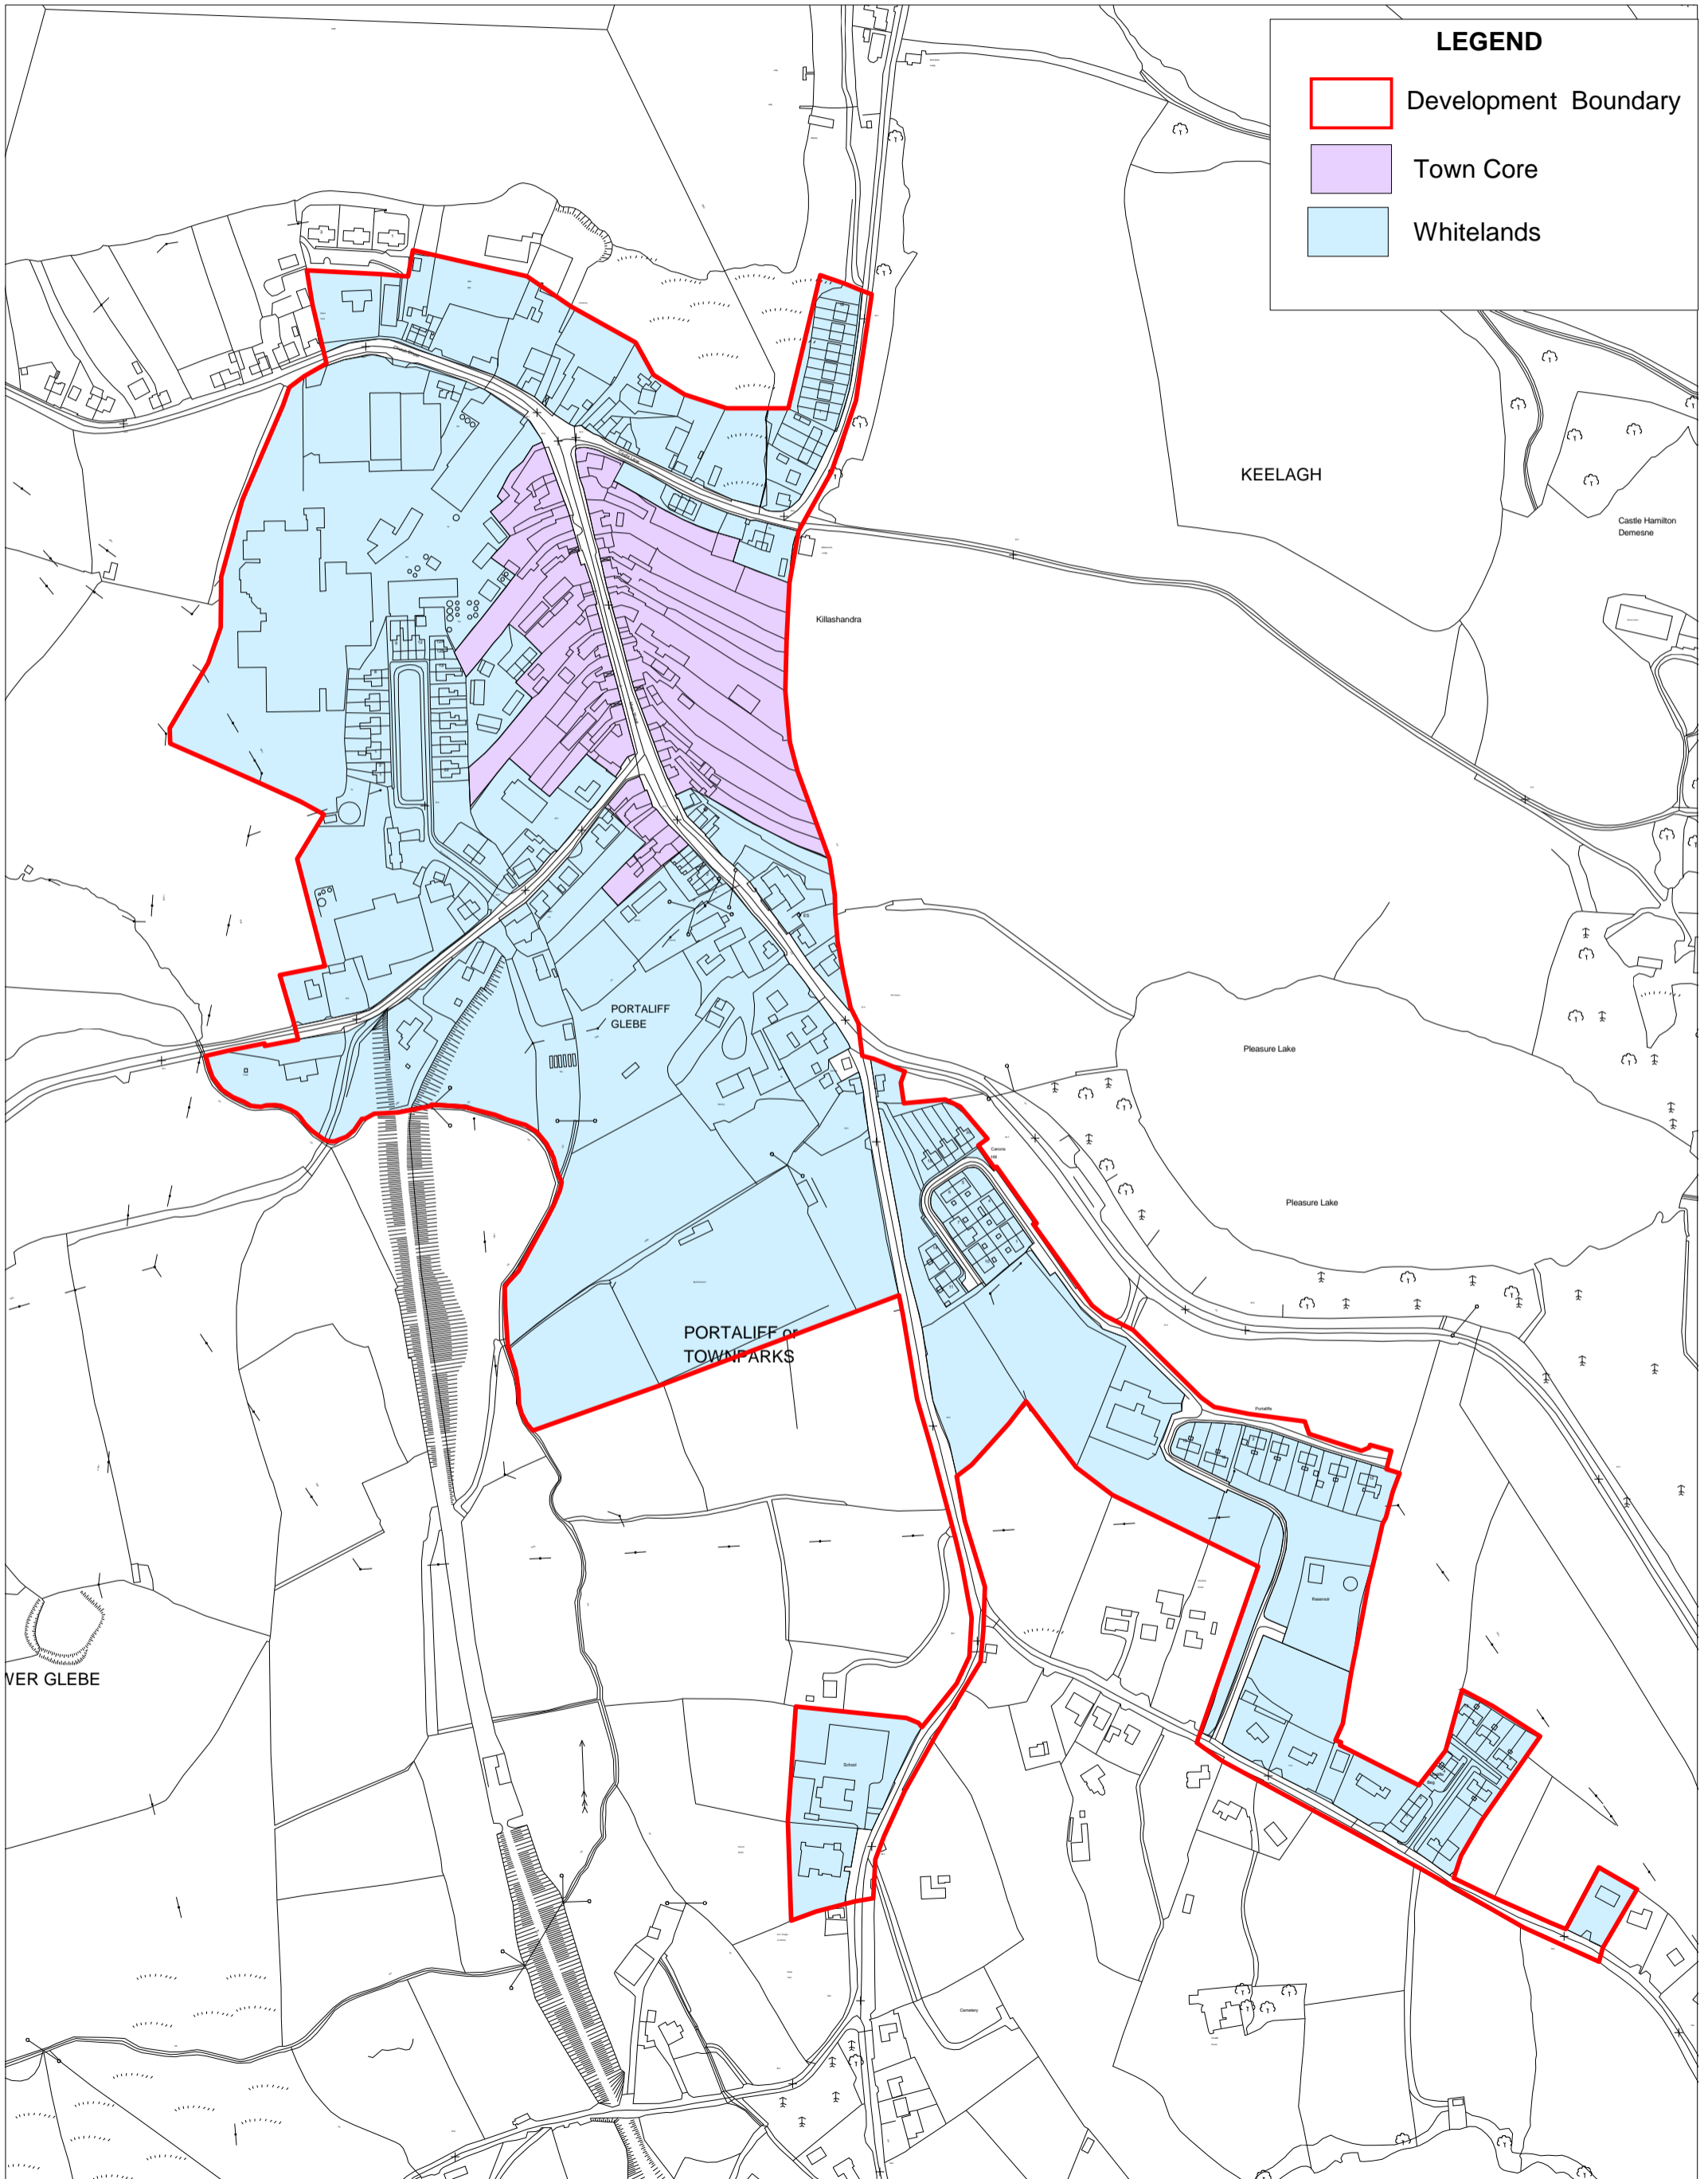

DRAFT COUNTY DEVELOPMENT PLAN 2014-2020

KILLESHANDRA

LEGEND

-  Development Boundary
-  Town Core
-  Whitelands