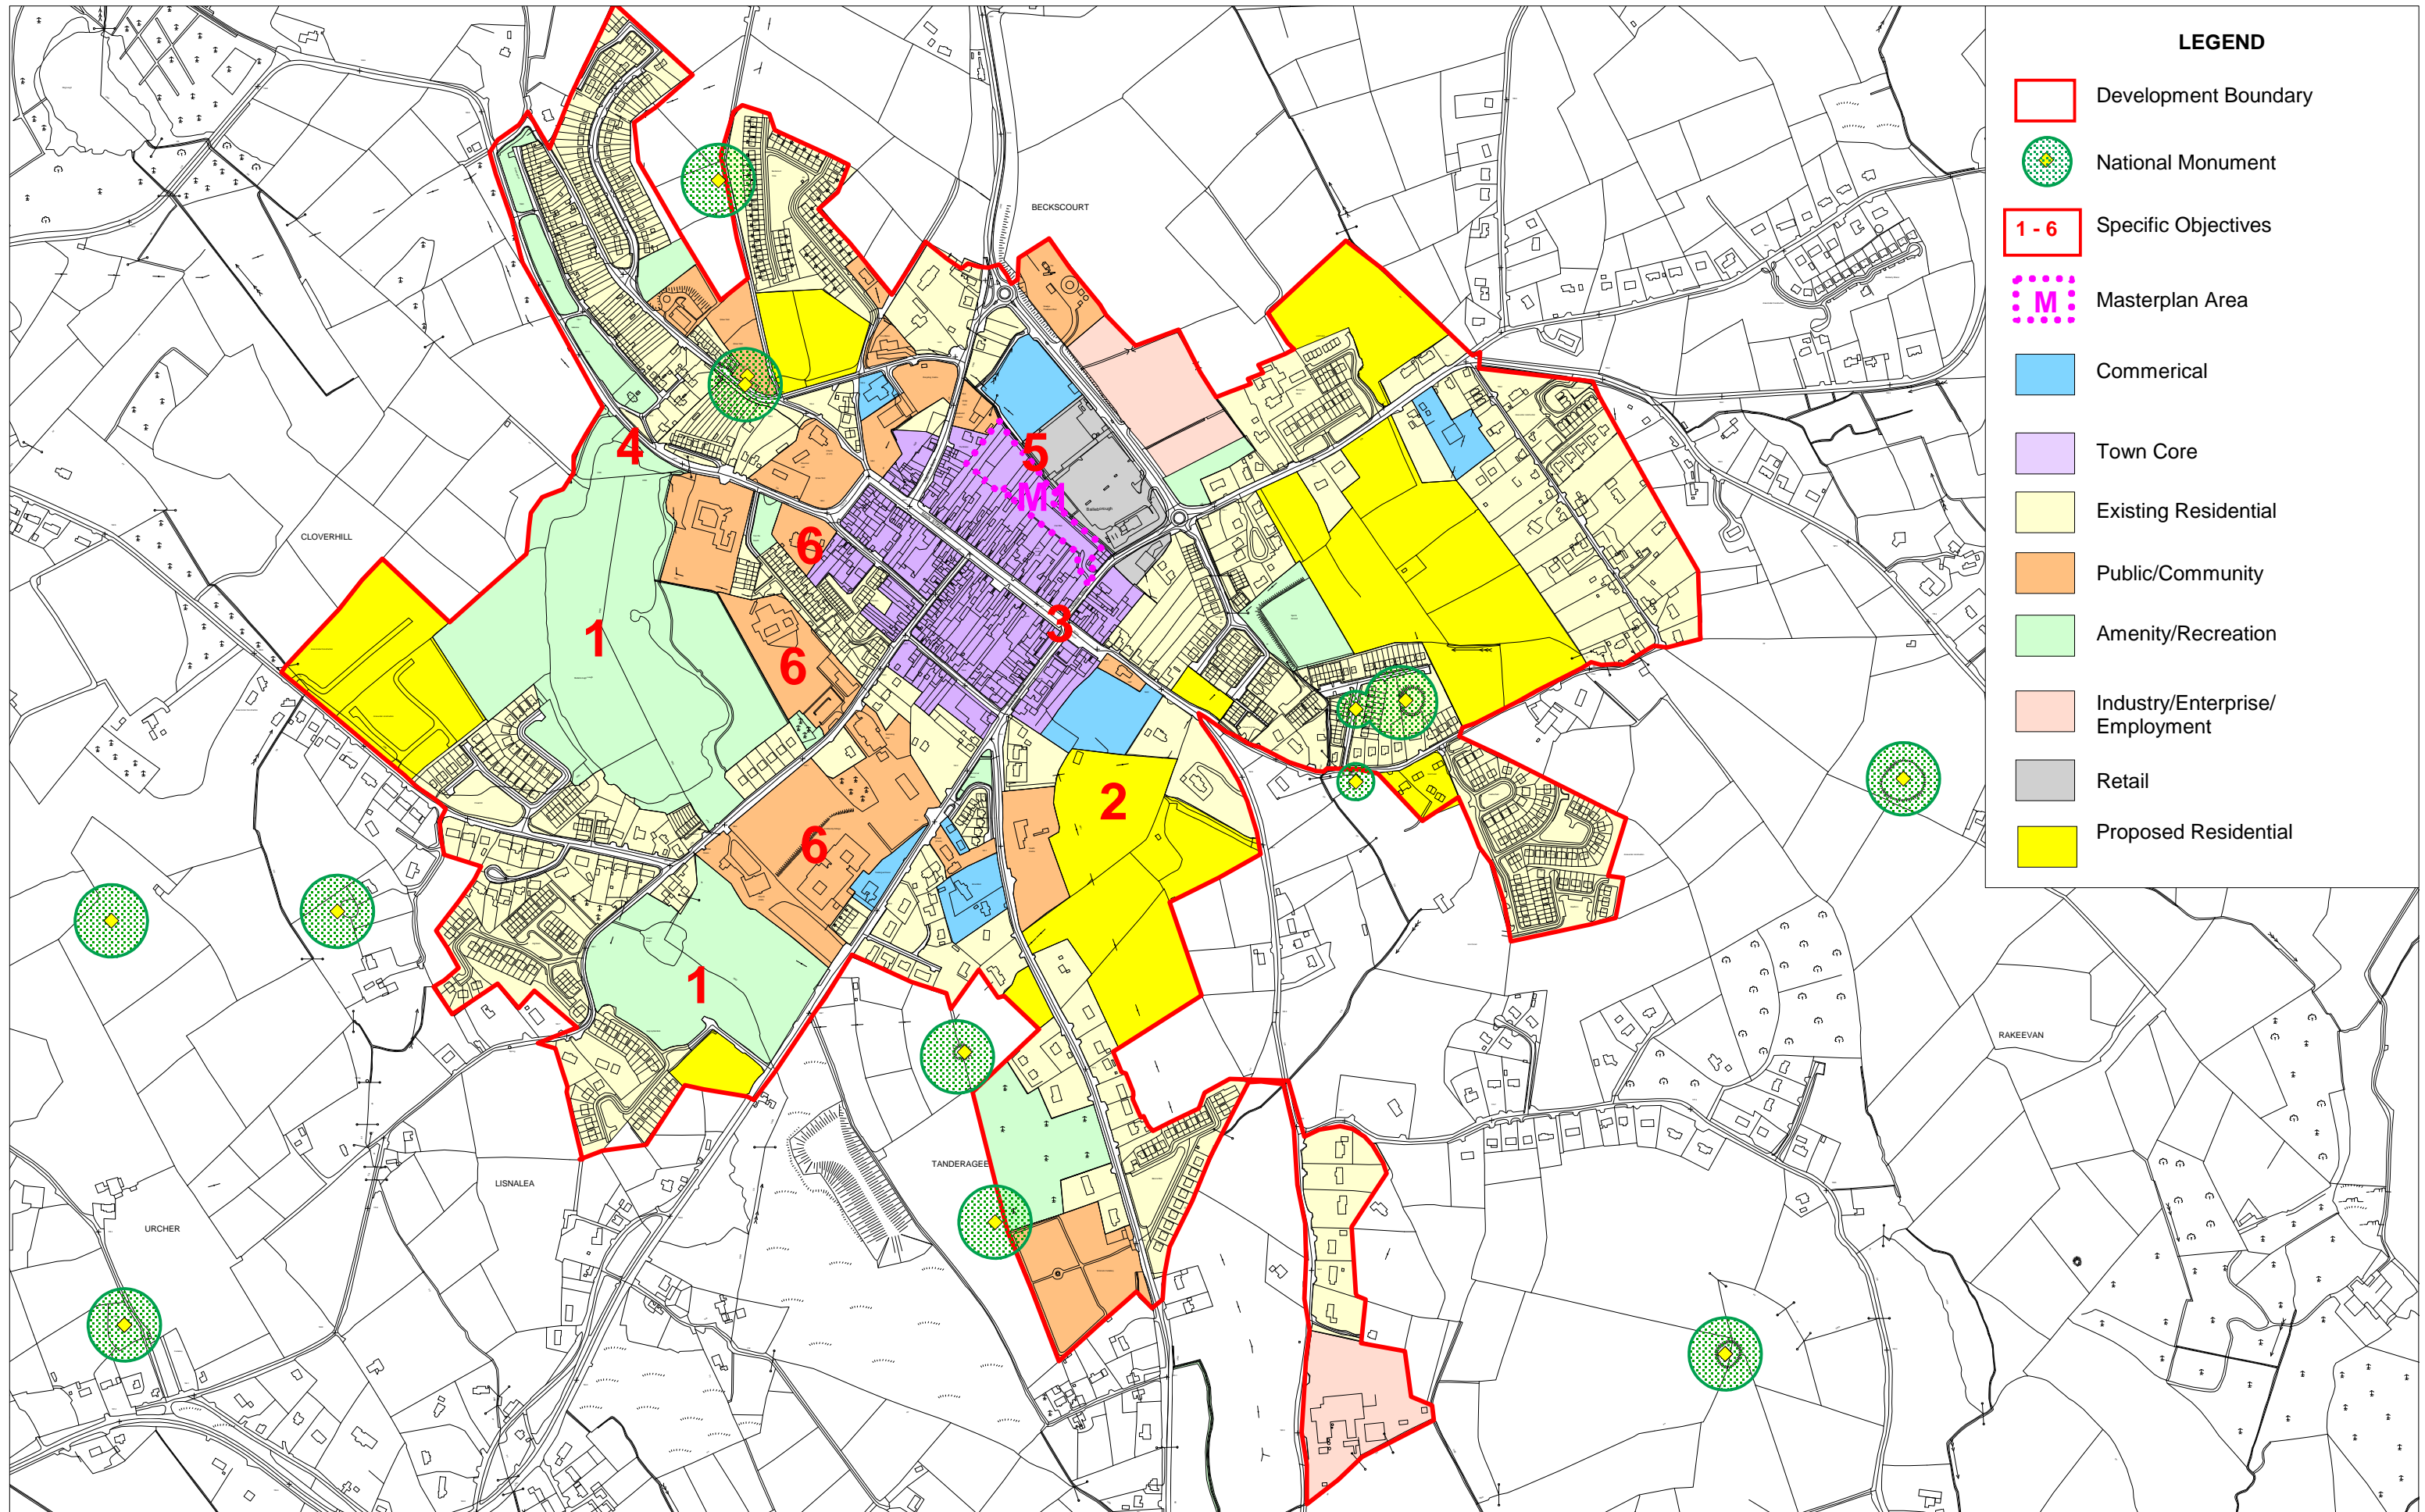

2014-2020 DRAFT DEVELOPMENT PLAN

BAILIEBOROUGH

LEGEND

- Development Boundary
- National Monument
- 1 - 6 Specific Objectives
- M Masterplan Area
- Commercial
- Town Core
- Existing Residential
- Public/Community
- Amenity/Recreation
- Industry/Enterprise/Employment
- Retail
- Proposed Residential