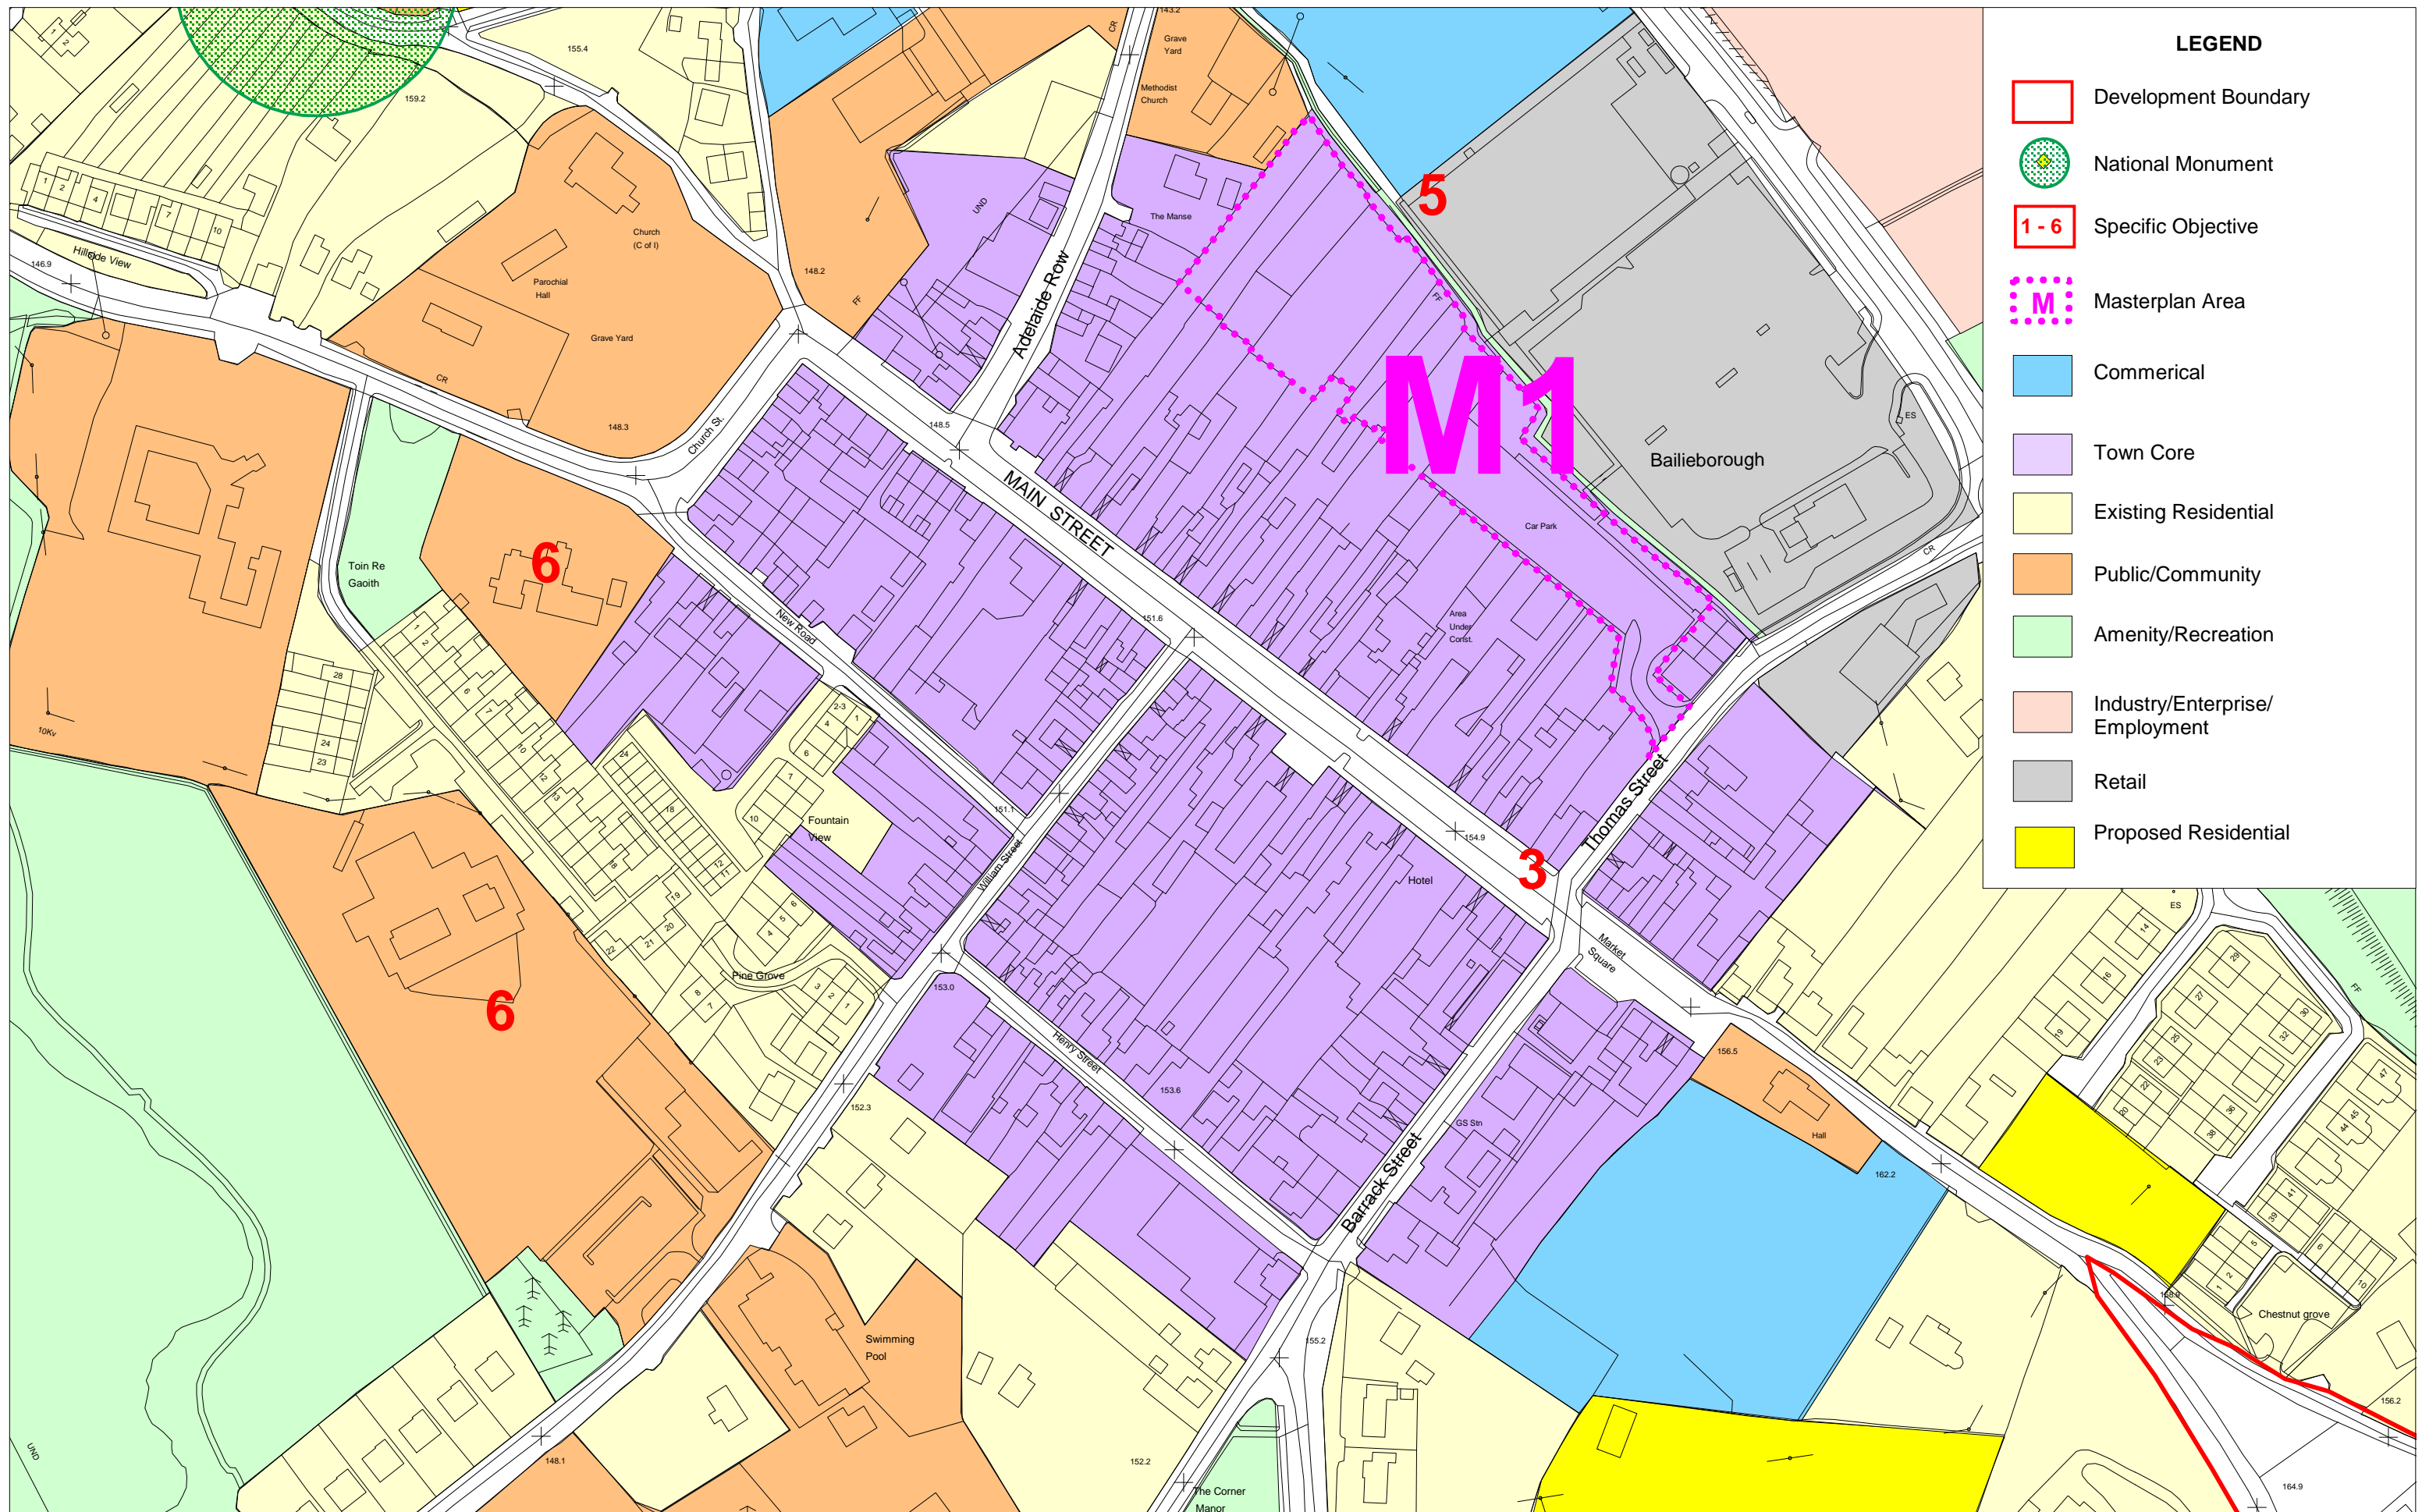

2014-2020 DRAFT DEVELOPMENT PLAN

BAILIEBOROUGH TOWN CORE MAP

LEGEND

- Development Boundary
- National Monument
- 1 - 6 Specific Objective
- M Masterplan Area
- Commerical
- Town Core
- Existing Residential
- Public/Community
- Amenity/Recreation
- Industry/Enterprise/Employment
- Retail
- Proposed Residential