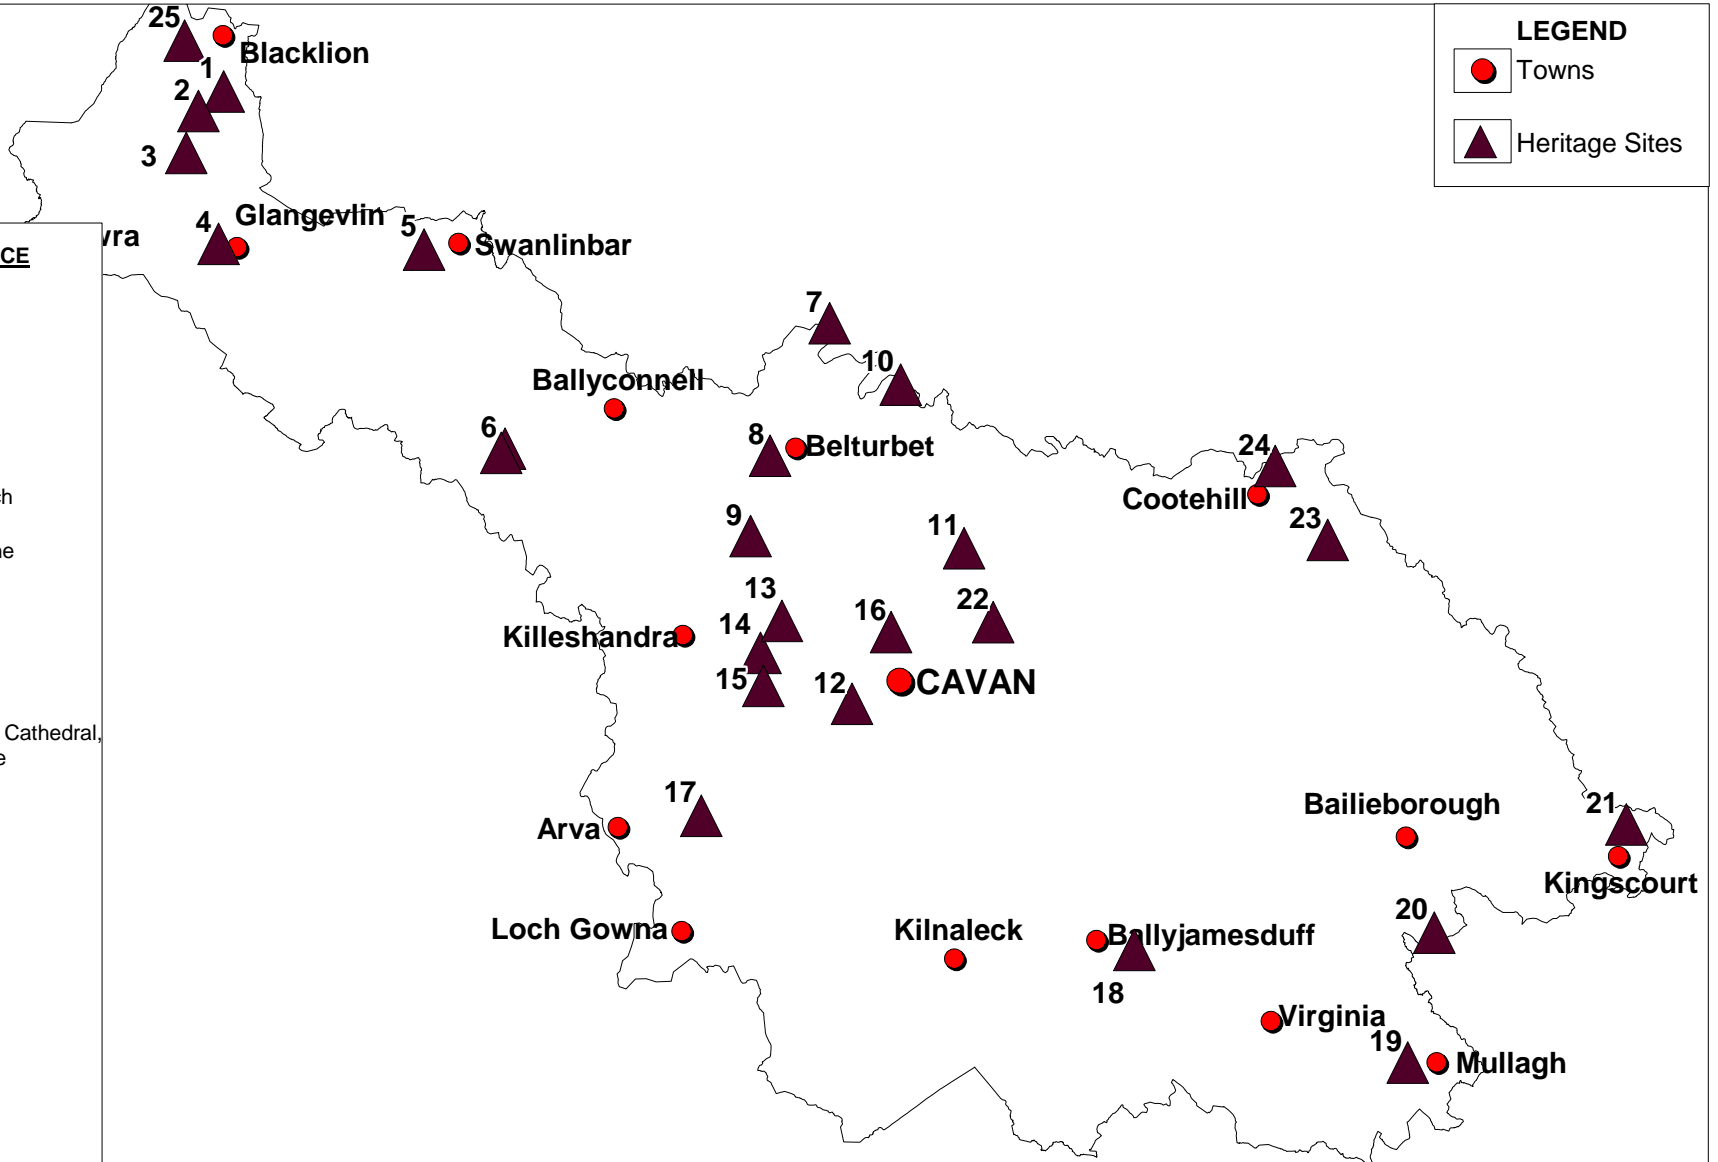

COUNTY DEVELOPMENT PLAN 2014 -2020

COUNTY CAVAN

COUNTY HERITAGE SITES

LEGEND

- Towns
- Heritage Sites

SPECIAL HERITAGE SITES REFERENCE

- 1 - Burren Megalithic Cemetery
- 2 - Moneygashel Ringfort
- 3 - The Shannon Pot
- 4 - Maguire's Chair, Glangevlin
- 5 - Tullydermott Waterfalls
- 6 - Templeport Lake, St. Peter's Church and St. Mogues/ Port Island
- 7 - Bloody Pass Derryvoney, River Erne
- 8 - Turbot Island
- 9 - Drumlane Abbey
- 10 - Castle Saunderson
- 11 - Ballyhaise House
- 12 - Kilmore Motte and Bailey, Kilmore Cathedral, Kilmore Graveyard and See House
- 13 - Clough Oughter Castle
- 14 - Killykeen Forest Park
- 15 - Trinity Island
- 16 - Drumkeen House Woodlands
- 17 - Bruse Hill
- 18 - Cavan County Museum, Ballyjamesduff
- 19 - Mullagh Lake
- 20 - Moybologue Church
- 21 - Dun a Ri Forest Park, Kingscourt
- 22 - Shantemon Mountain
- 23 - Cohaw Megalithic Tomb
- 24 - Bellamont Castle
- 25 - Whitefathers Cave