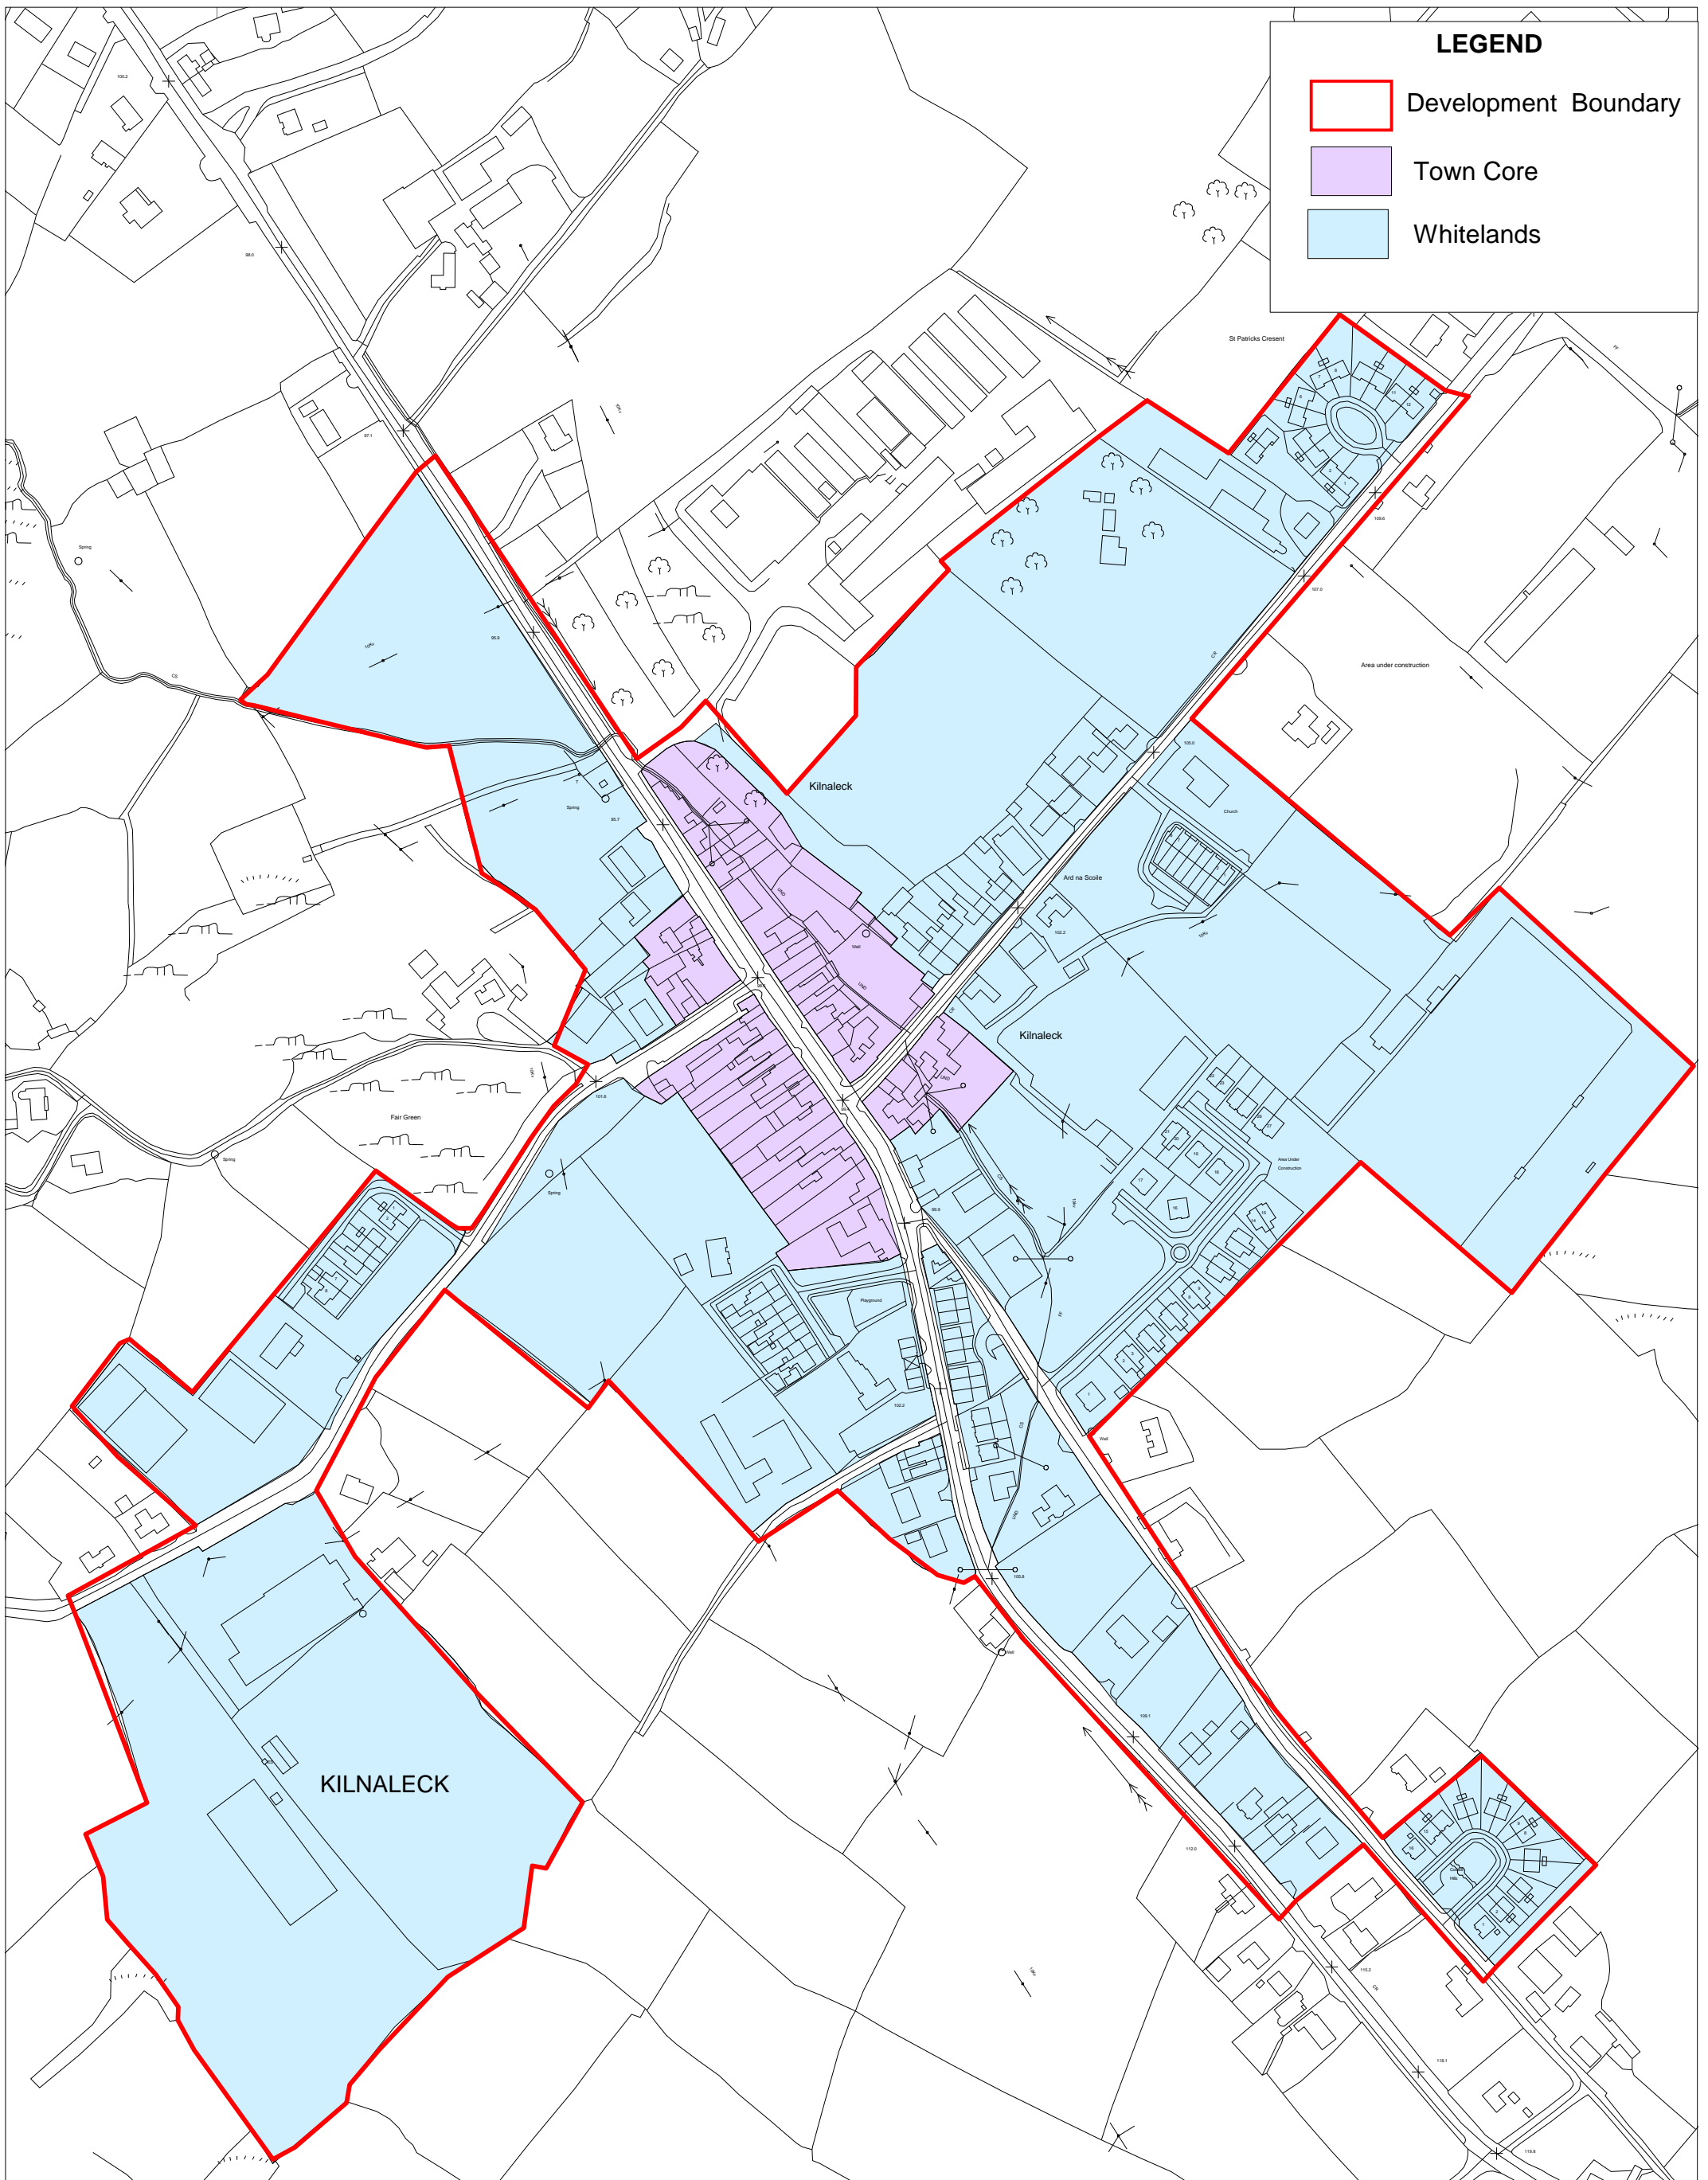

# DRAFT COUNTY DEVELOPMENT PLAN 2014-2020

## KILNALECK

### LEGEND

-  Development Boundary
-  Town Core
-  Whitelands