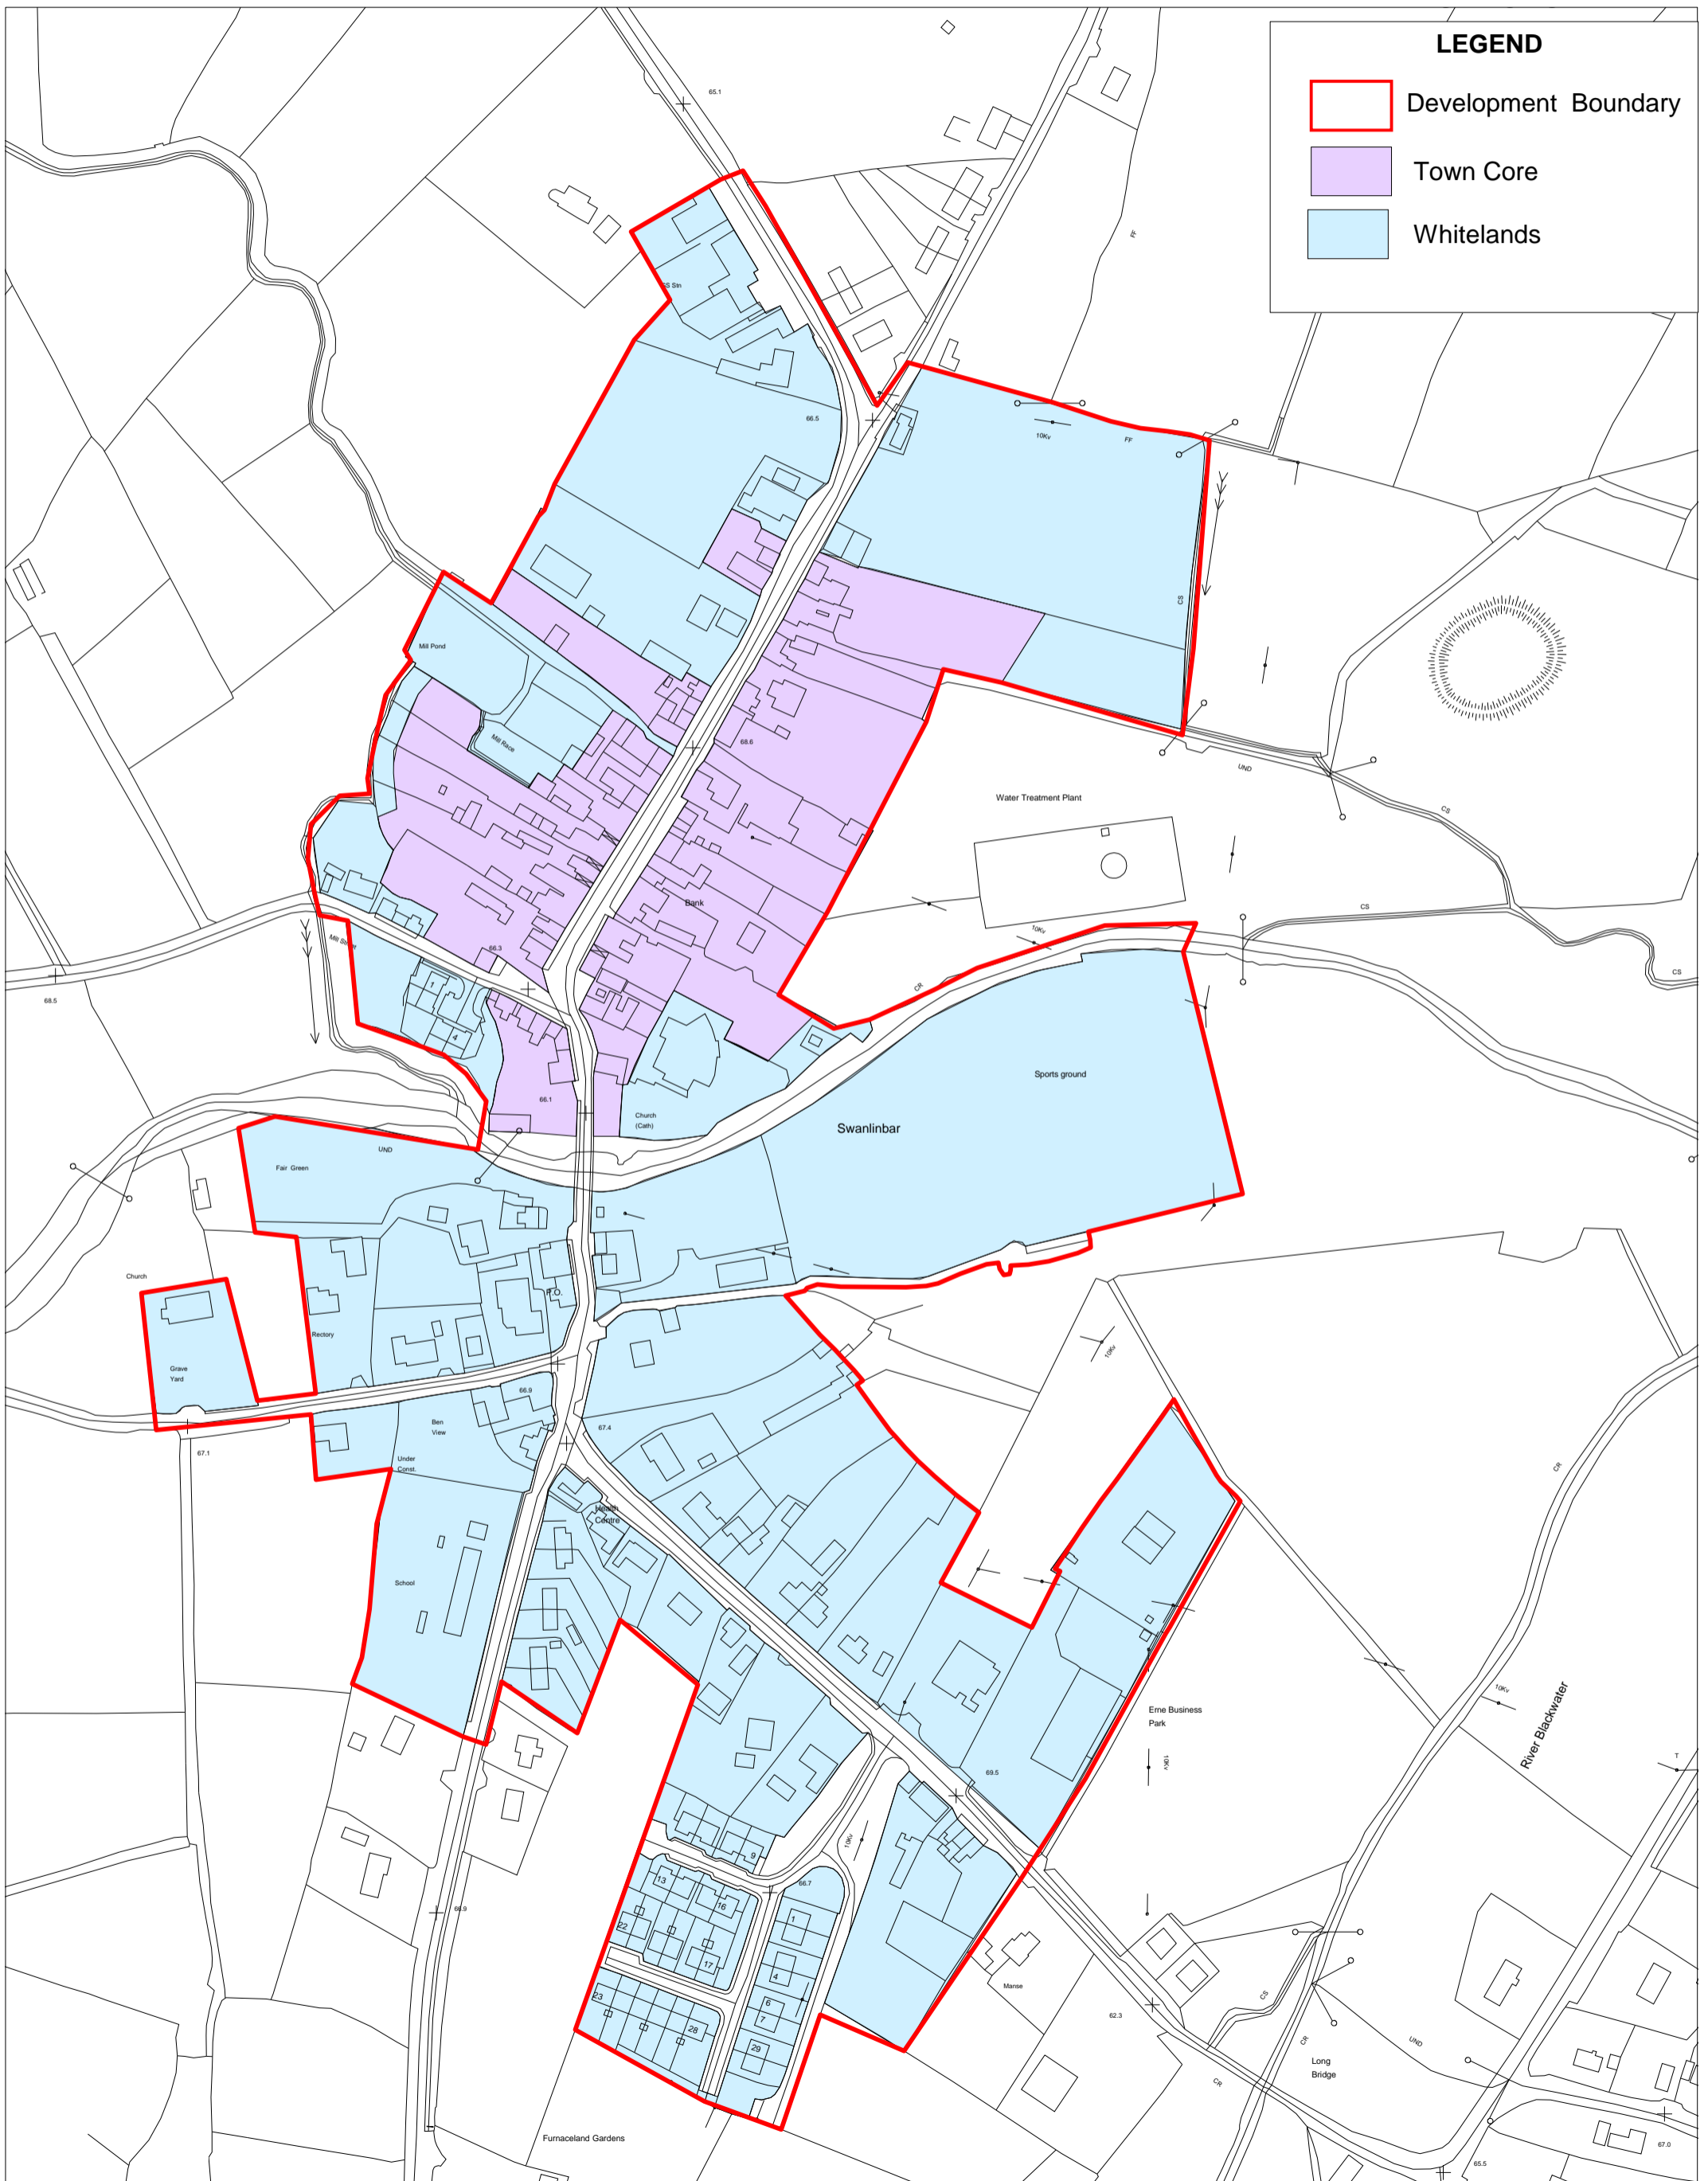

DRAFT COUNTY DEVELOPMENT PLAN 2014-2020

SWANLINBAR

LEGEND

-  Development Boundary
-  Town Core
-  Whitelands

not to scale