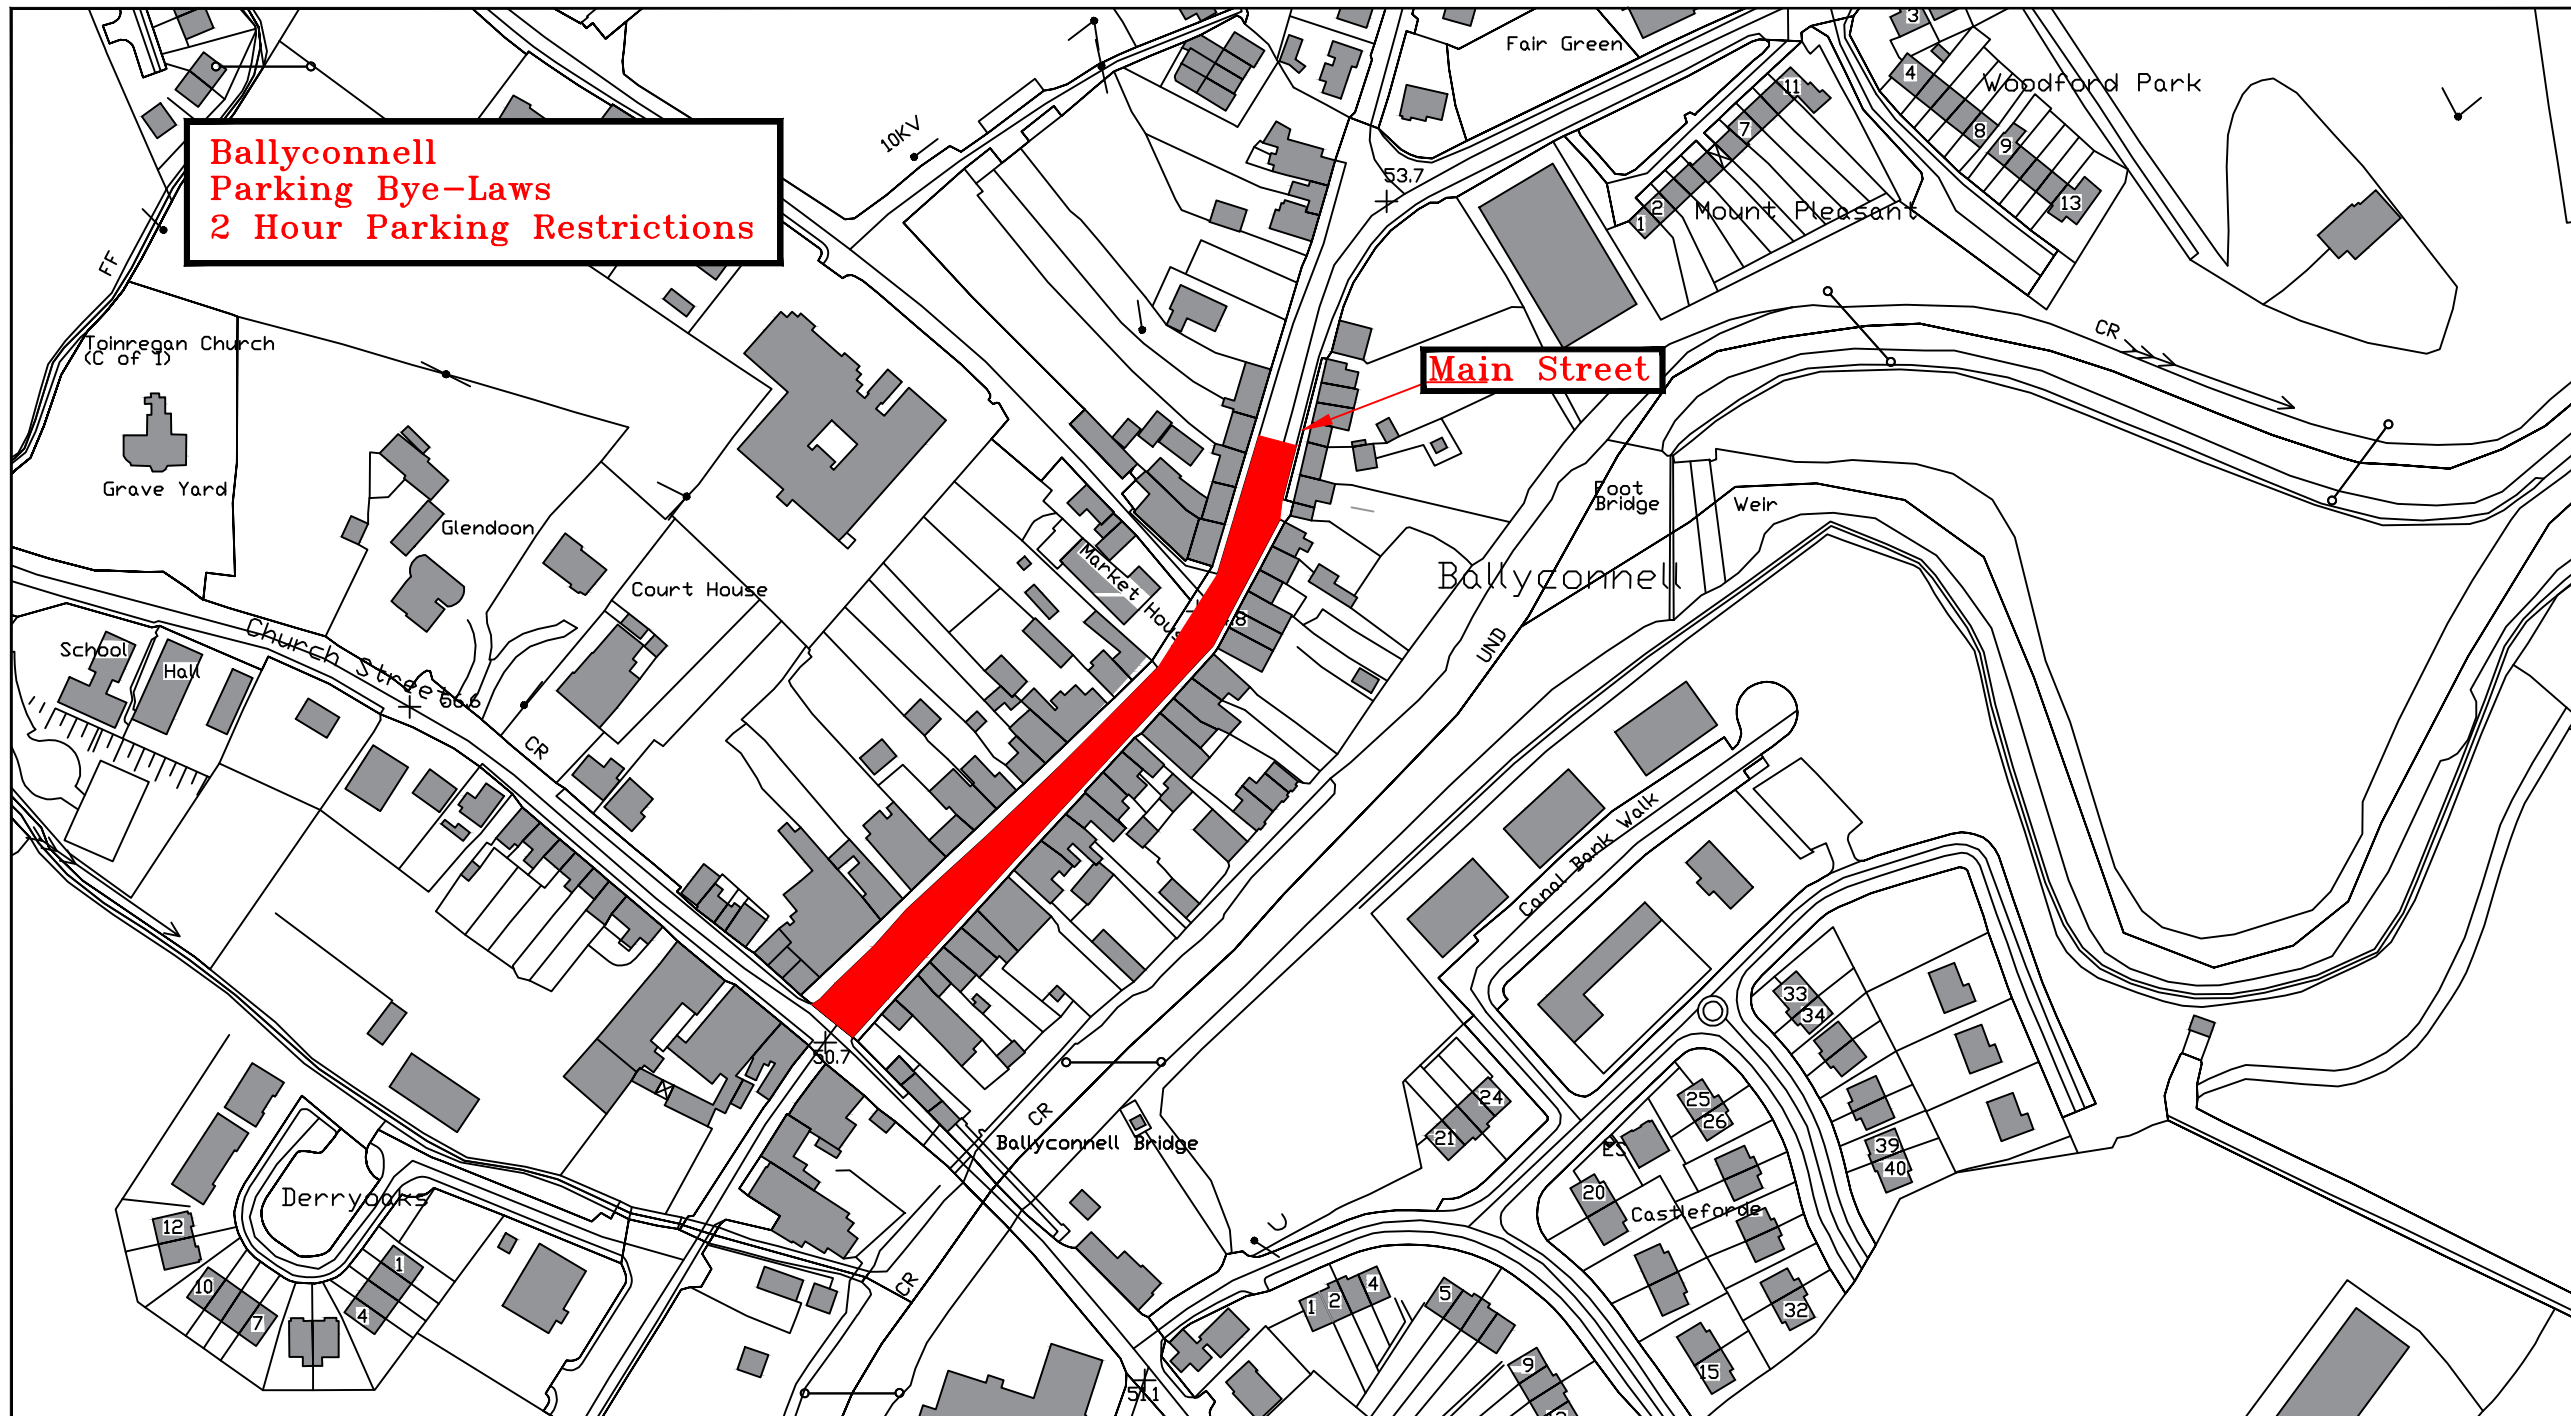

Ballyconnell

Ballyconnell
Parking Bye-Laws
2 Hour Parking Restrictions

Main Street

Legend:

Parking Restrictions:

**COMHAIRLE CHONDAE AN CHABHAIN
CAVAN COUNTY COUNCIL**

DESIGNED BY	PREPARED BY	CHECKED BY	DATE COMPLETED	TITLE
B.J.P.H.	B.J.	B.J.	25-05-16	BALLYCONNELL 2_HOUR_PARKING_RESTRICTIONS PARKING_BYELAWS
SCALES	SURVEYED BY		DATE OF SURVEY	
NONE	N/A		N/A	
ENGINEERING DEPARTMENT	ENGDEPT			CO-ENG
REVISIONS				DIRECTOR OF SERVICES
				DRAWING No. PB002