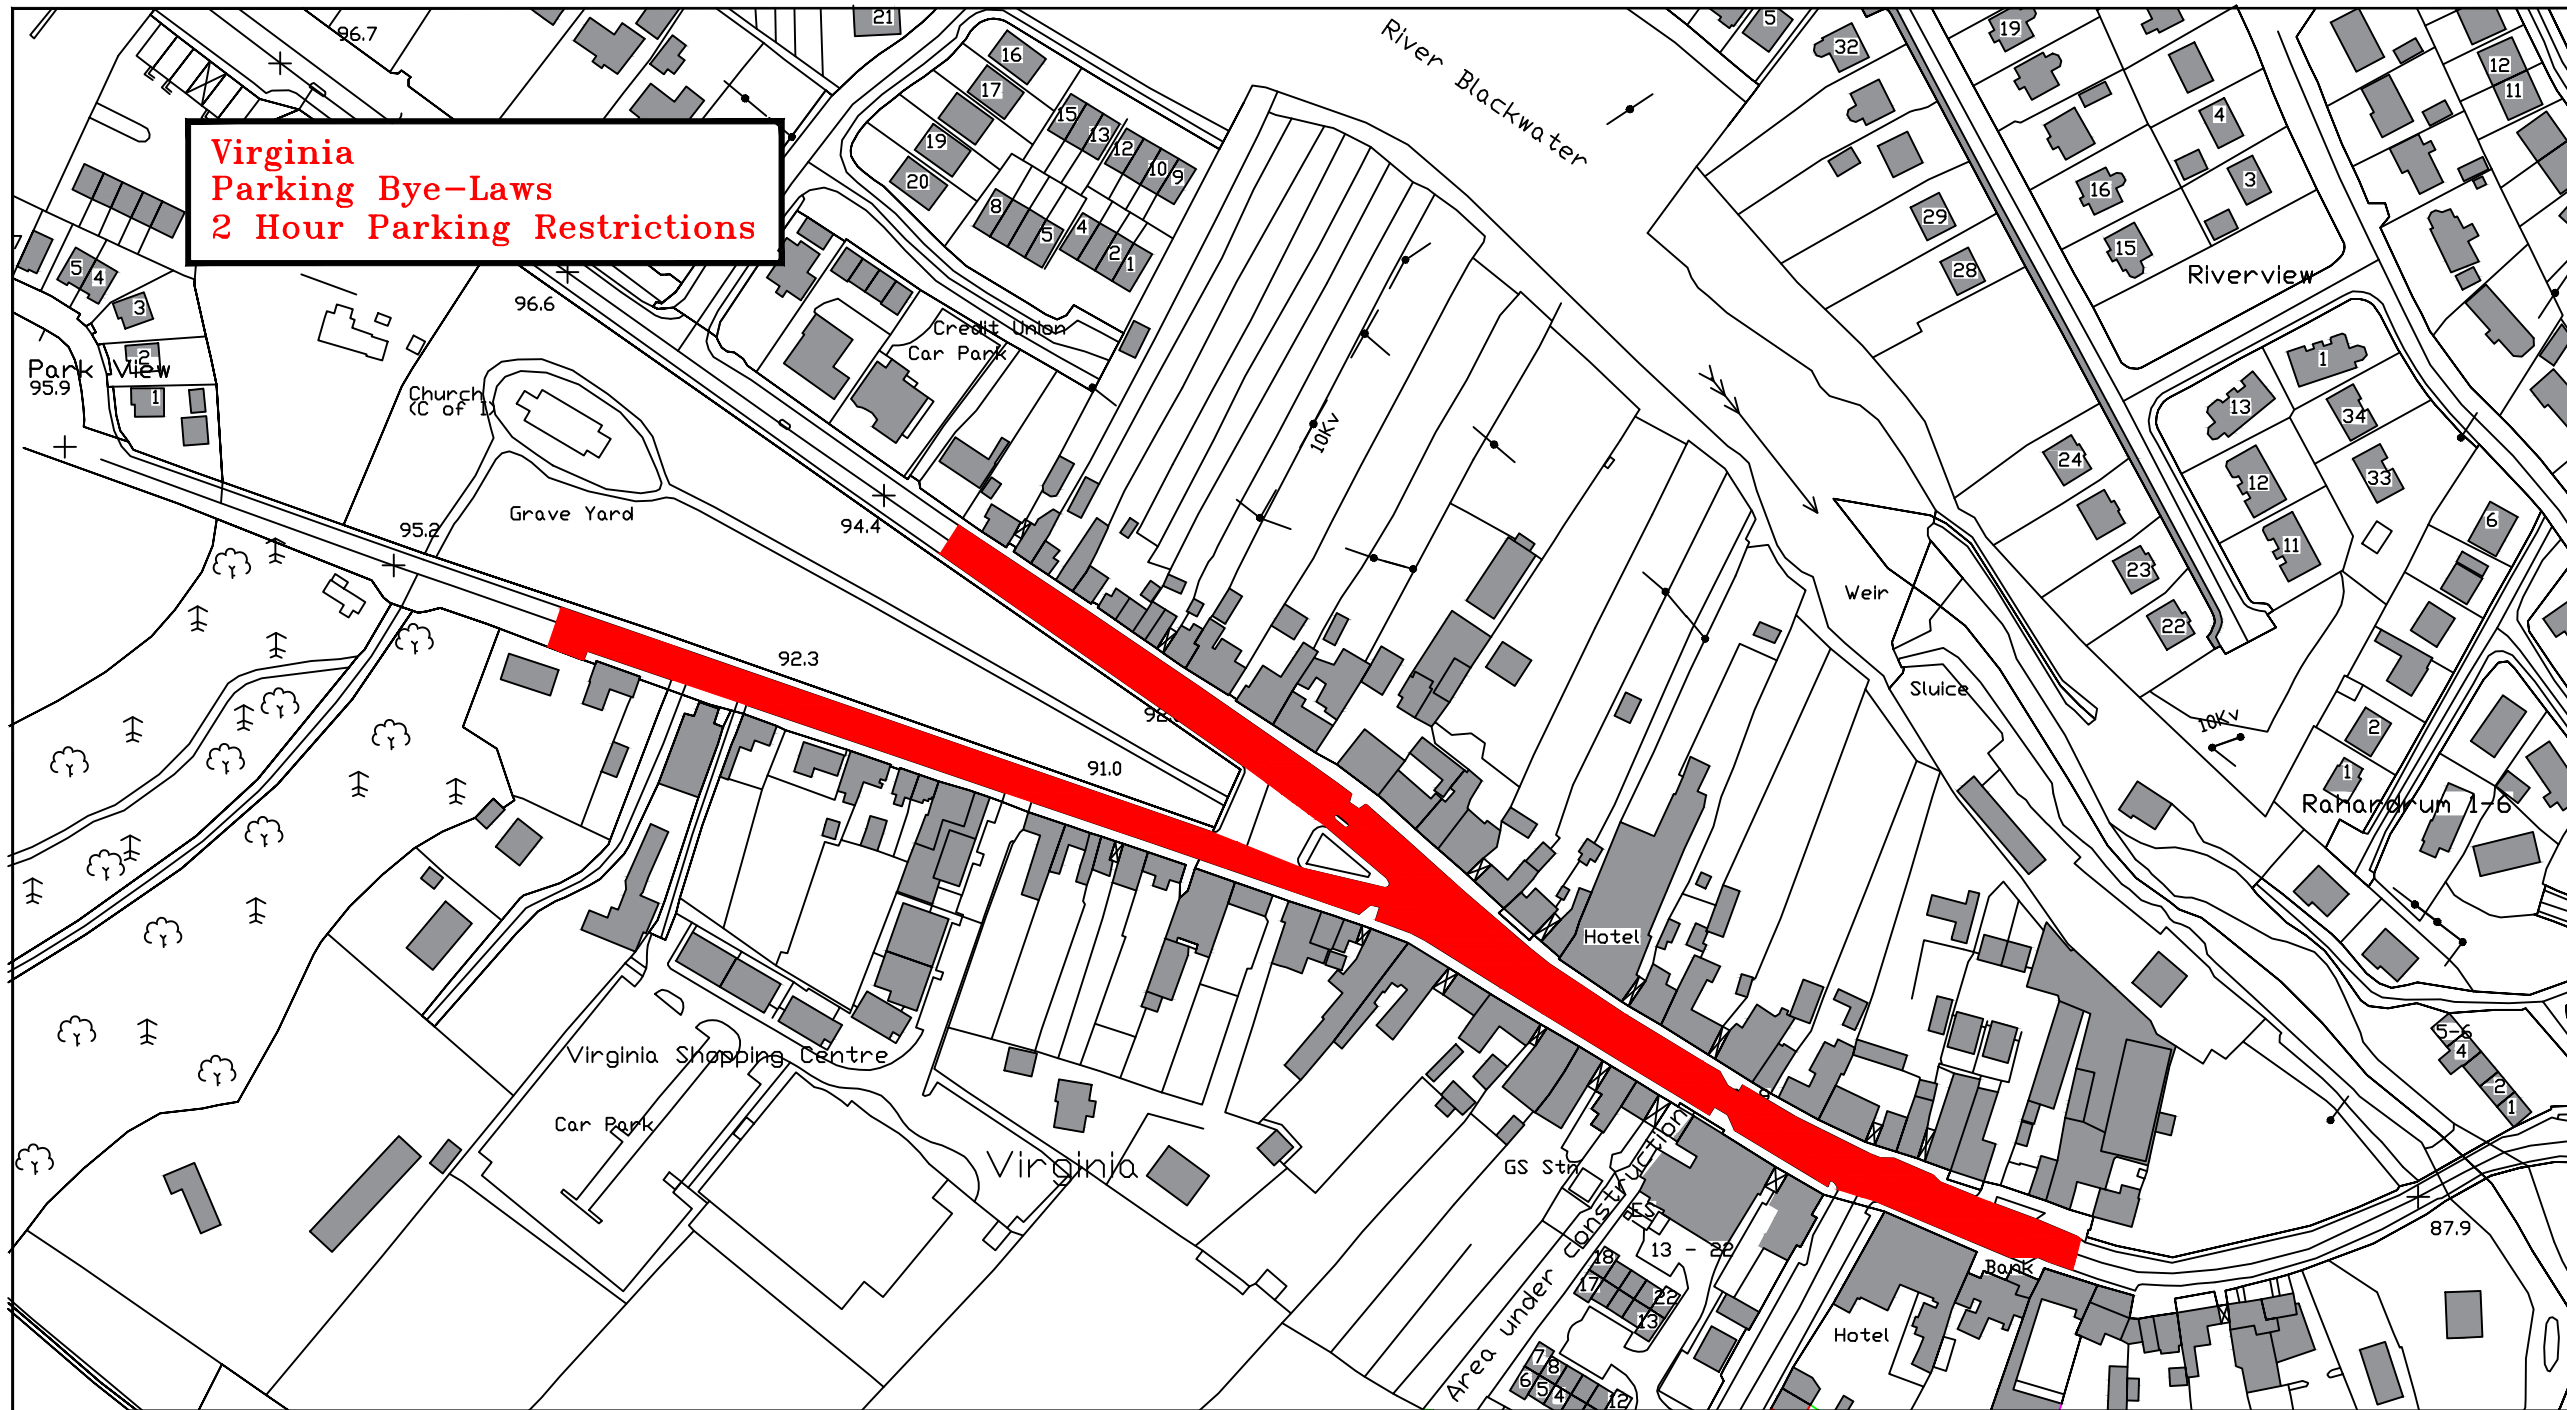

Virginia

Virginia
Parking Bye-Laws
2 Hour Parking Restrictions

Legend:

Parking Restrictions:

COMHAIRLE CHONDAE AN CHABHAIN

DESIGNED BY B.J.P.H.	PREPARED BY B.J.	CHECKED BY B.J.	DATE COMPLETED 25-05-16	TITLE VIRGINIA 2_HOUR_PARKING_RESTRICTIONS PARKING_BYELAWS
SCALES NONE		SURVEYED BY N/A		DATE OF SURVEY N/A
ENGINEERING DEPARTMENT ENGDEPT		CO-ENG DIRECTOR OF SERVICES		DRAWING No. PB005
REVISIONS				