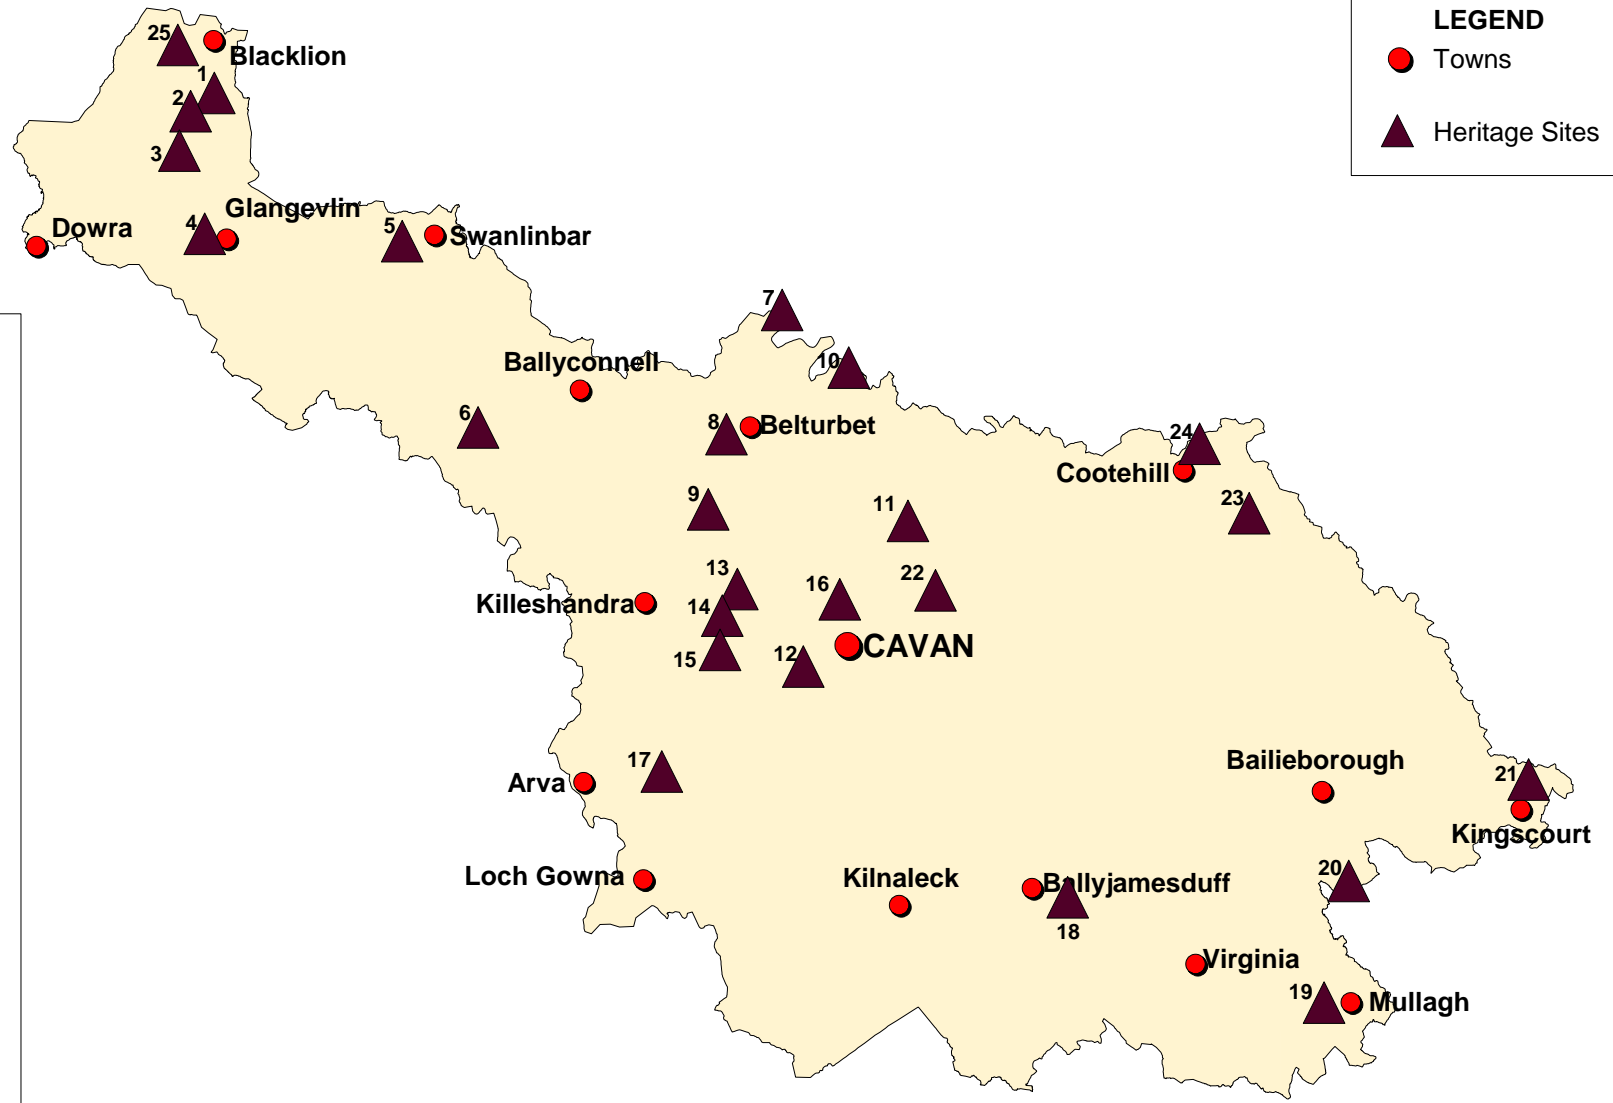

COUNTY DEVELOPMENT PLAN 2014 - 2020

COUNTY CAVAN

COUNTY HERITAGE SITES

MAP 9

LEGEND

- Towns
- ▲ Heritage Sites

- SPECIAL HERITAGE SITES REFERENCE**
- 1 - Burren Megalithic Cemetery
 - 2 - Moneygashel Ringfort
 - 3 - The Shannon Pot
 - 4 - Maguire's Chair, Glangevlin
 - 5 - Tullydermott Waterfalls
 - 6 - Templeport Lake, St. Peter's Church and St. Mogues/ Port Island
 - 7 - Bloody Pass Derryvoney, River Erne
 - 8 - Turbot Island
 - 9 - Drumlane Abbey
 - 10 - Castle Saunderson
 - 11 - Ballyhaise House
 - 12 - Kilmore Motte and Bailey, Kilmore Cathedral, Kilmore Graveyard and See House
 - 13 - Clough Oughter Castle
 - 14 - Killykeen Forest Park
 - 15 - Trinity Island
 - 16 - Drumkeen House Woodlands
 - 17 - Bruse Hill
 - 18 - Cavan County Museum, Ballyjamesduff
 - 19 - Mullagh Lake
 - 20 - Moybologue Church
 - 21 - Dun a Ri Forest Park, Kingscourt
 - 22 - Shantemon Mountain
 - 23 - Cohaw Megalithic Tomb
 - 24 - Bellamont Castle
 - 25 - Whitefathers Cave