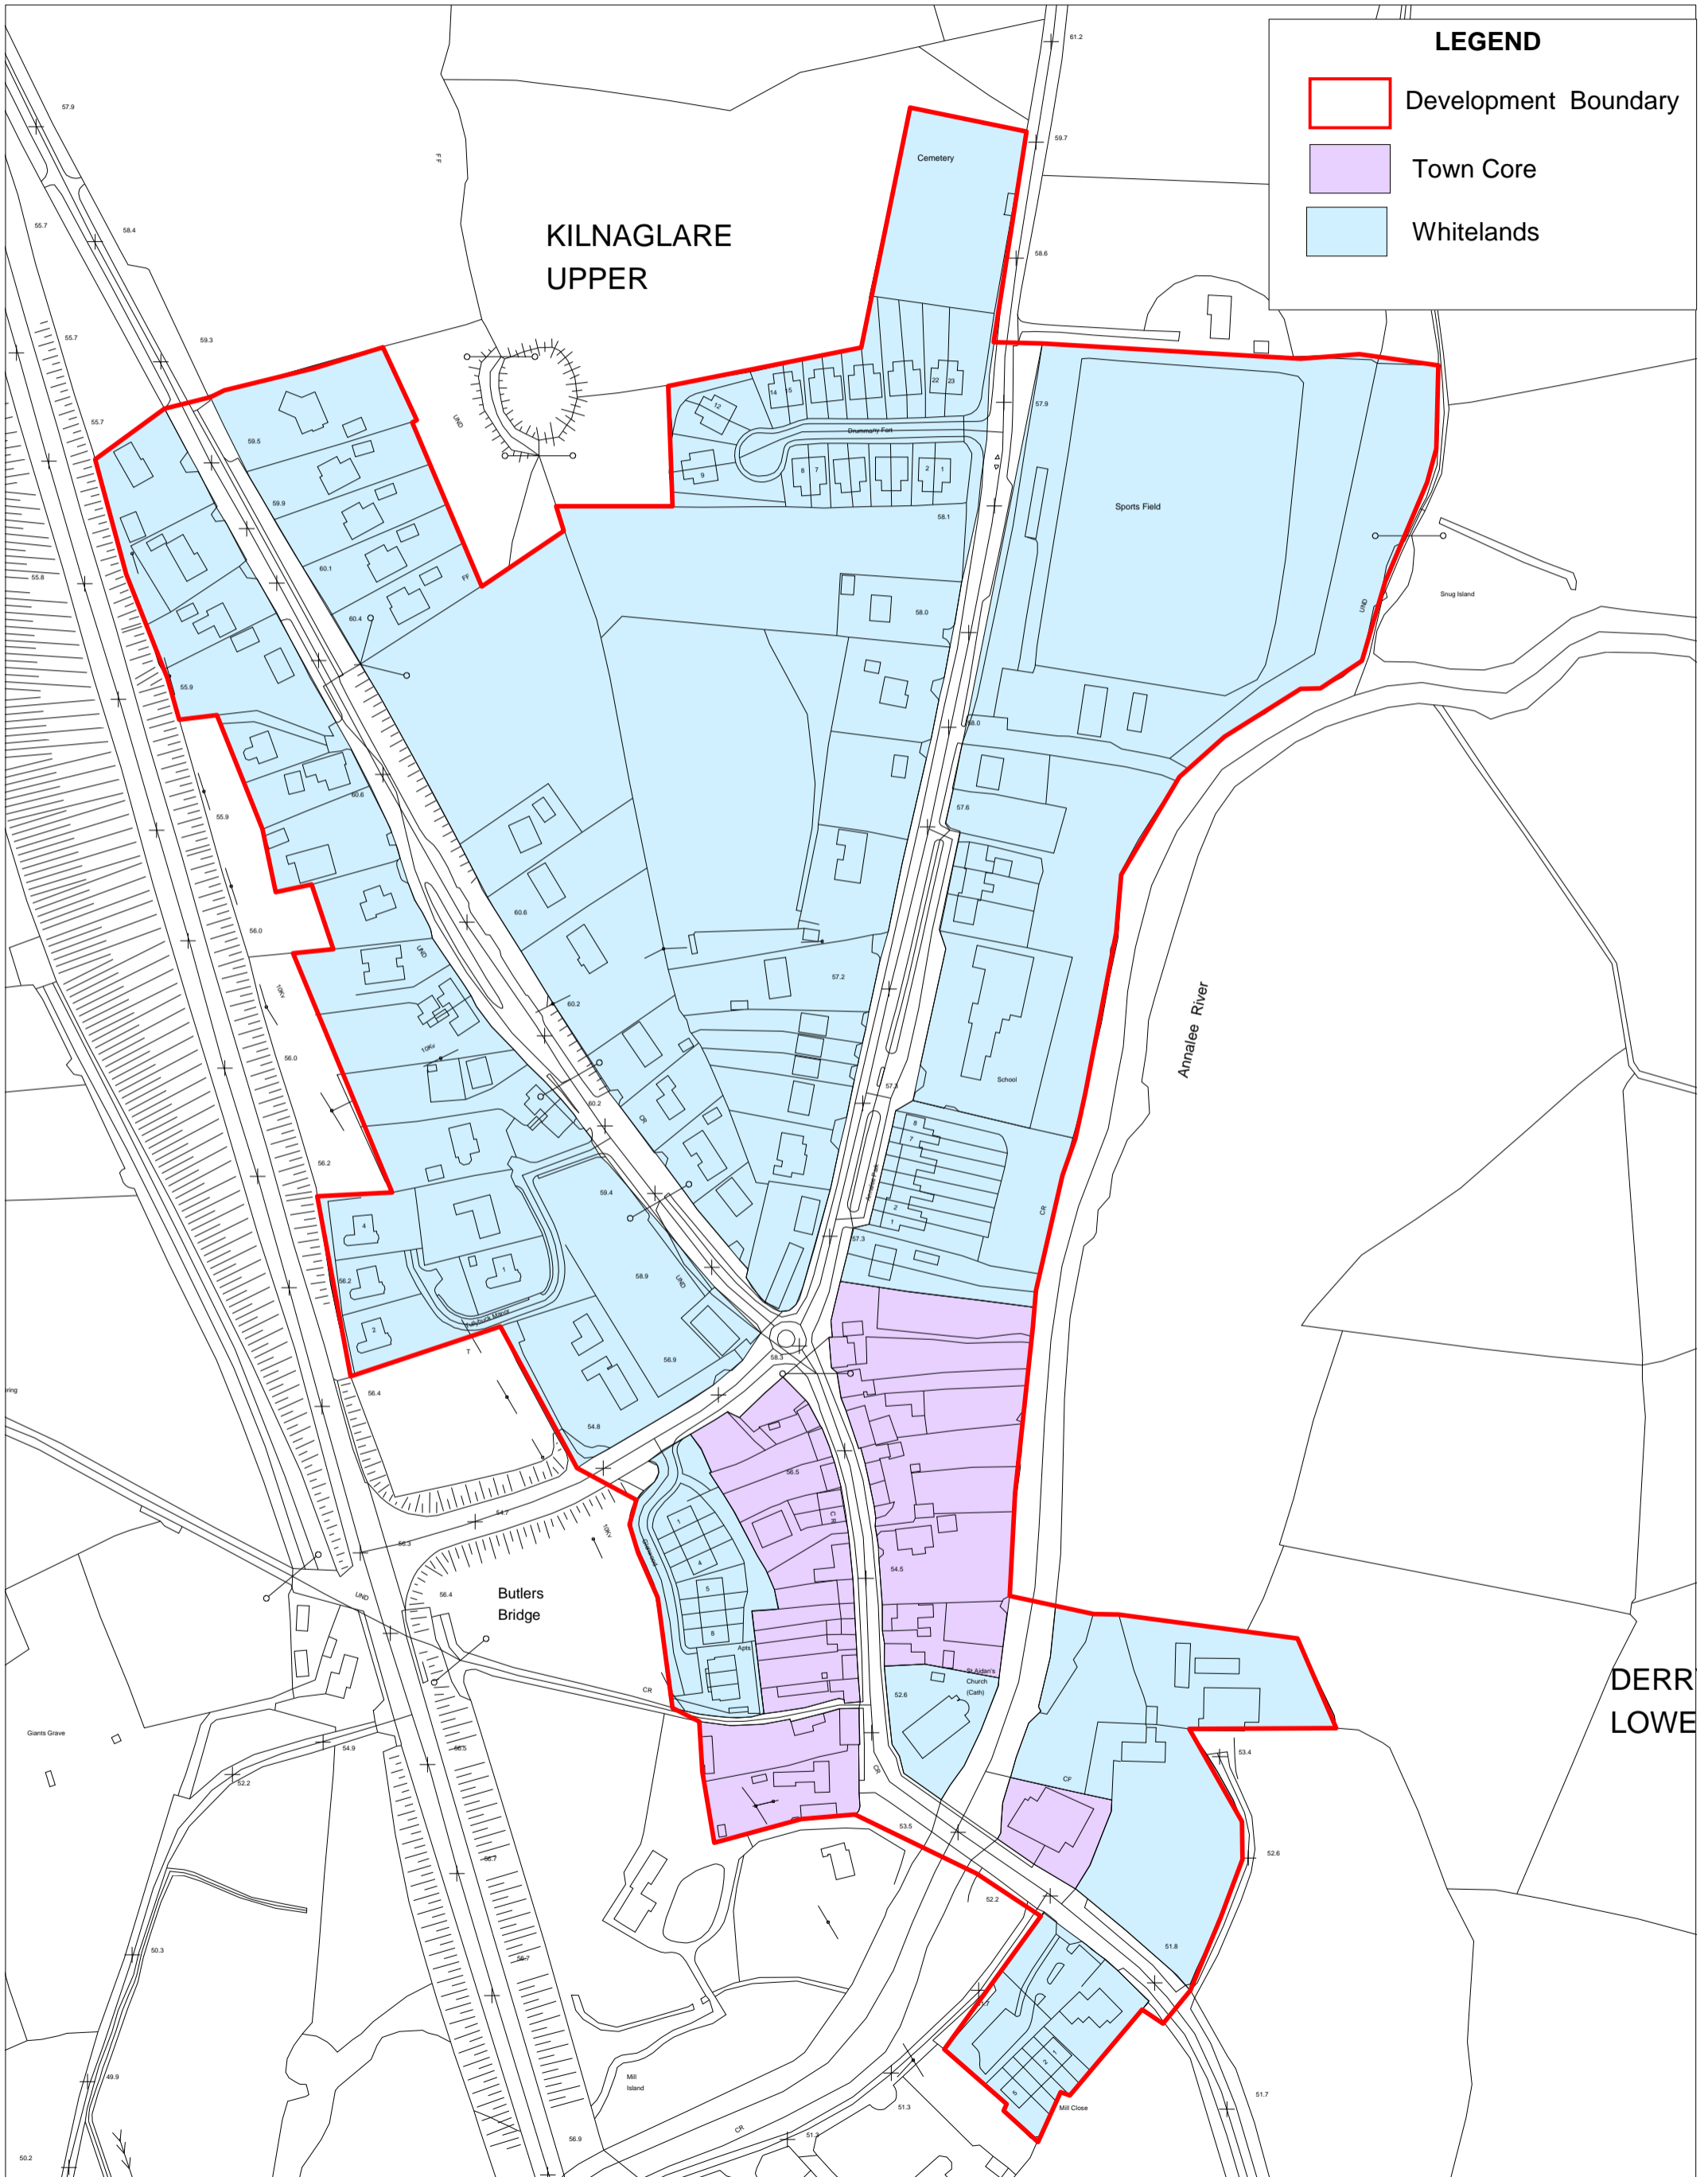

CAVAN COUNTY DEVELOPMENT PLAN 2014-2020

BUTLERSBRIDGE

not to scale