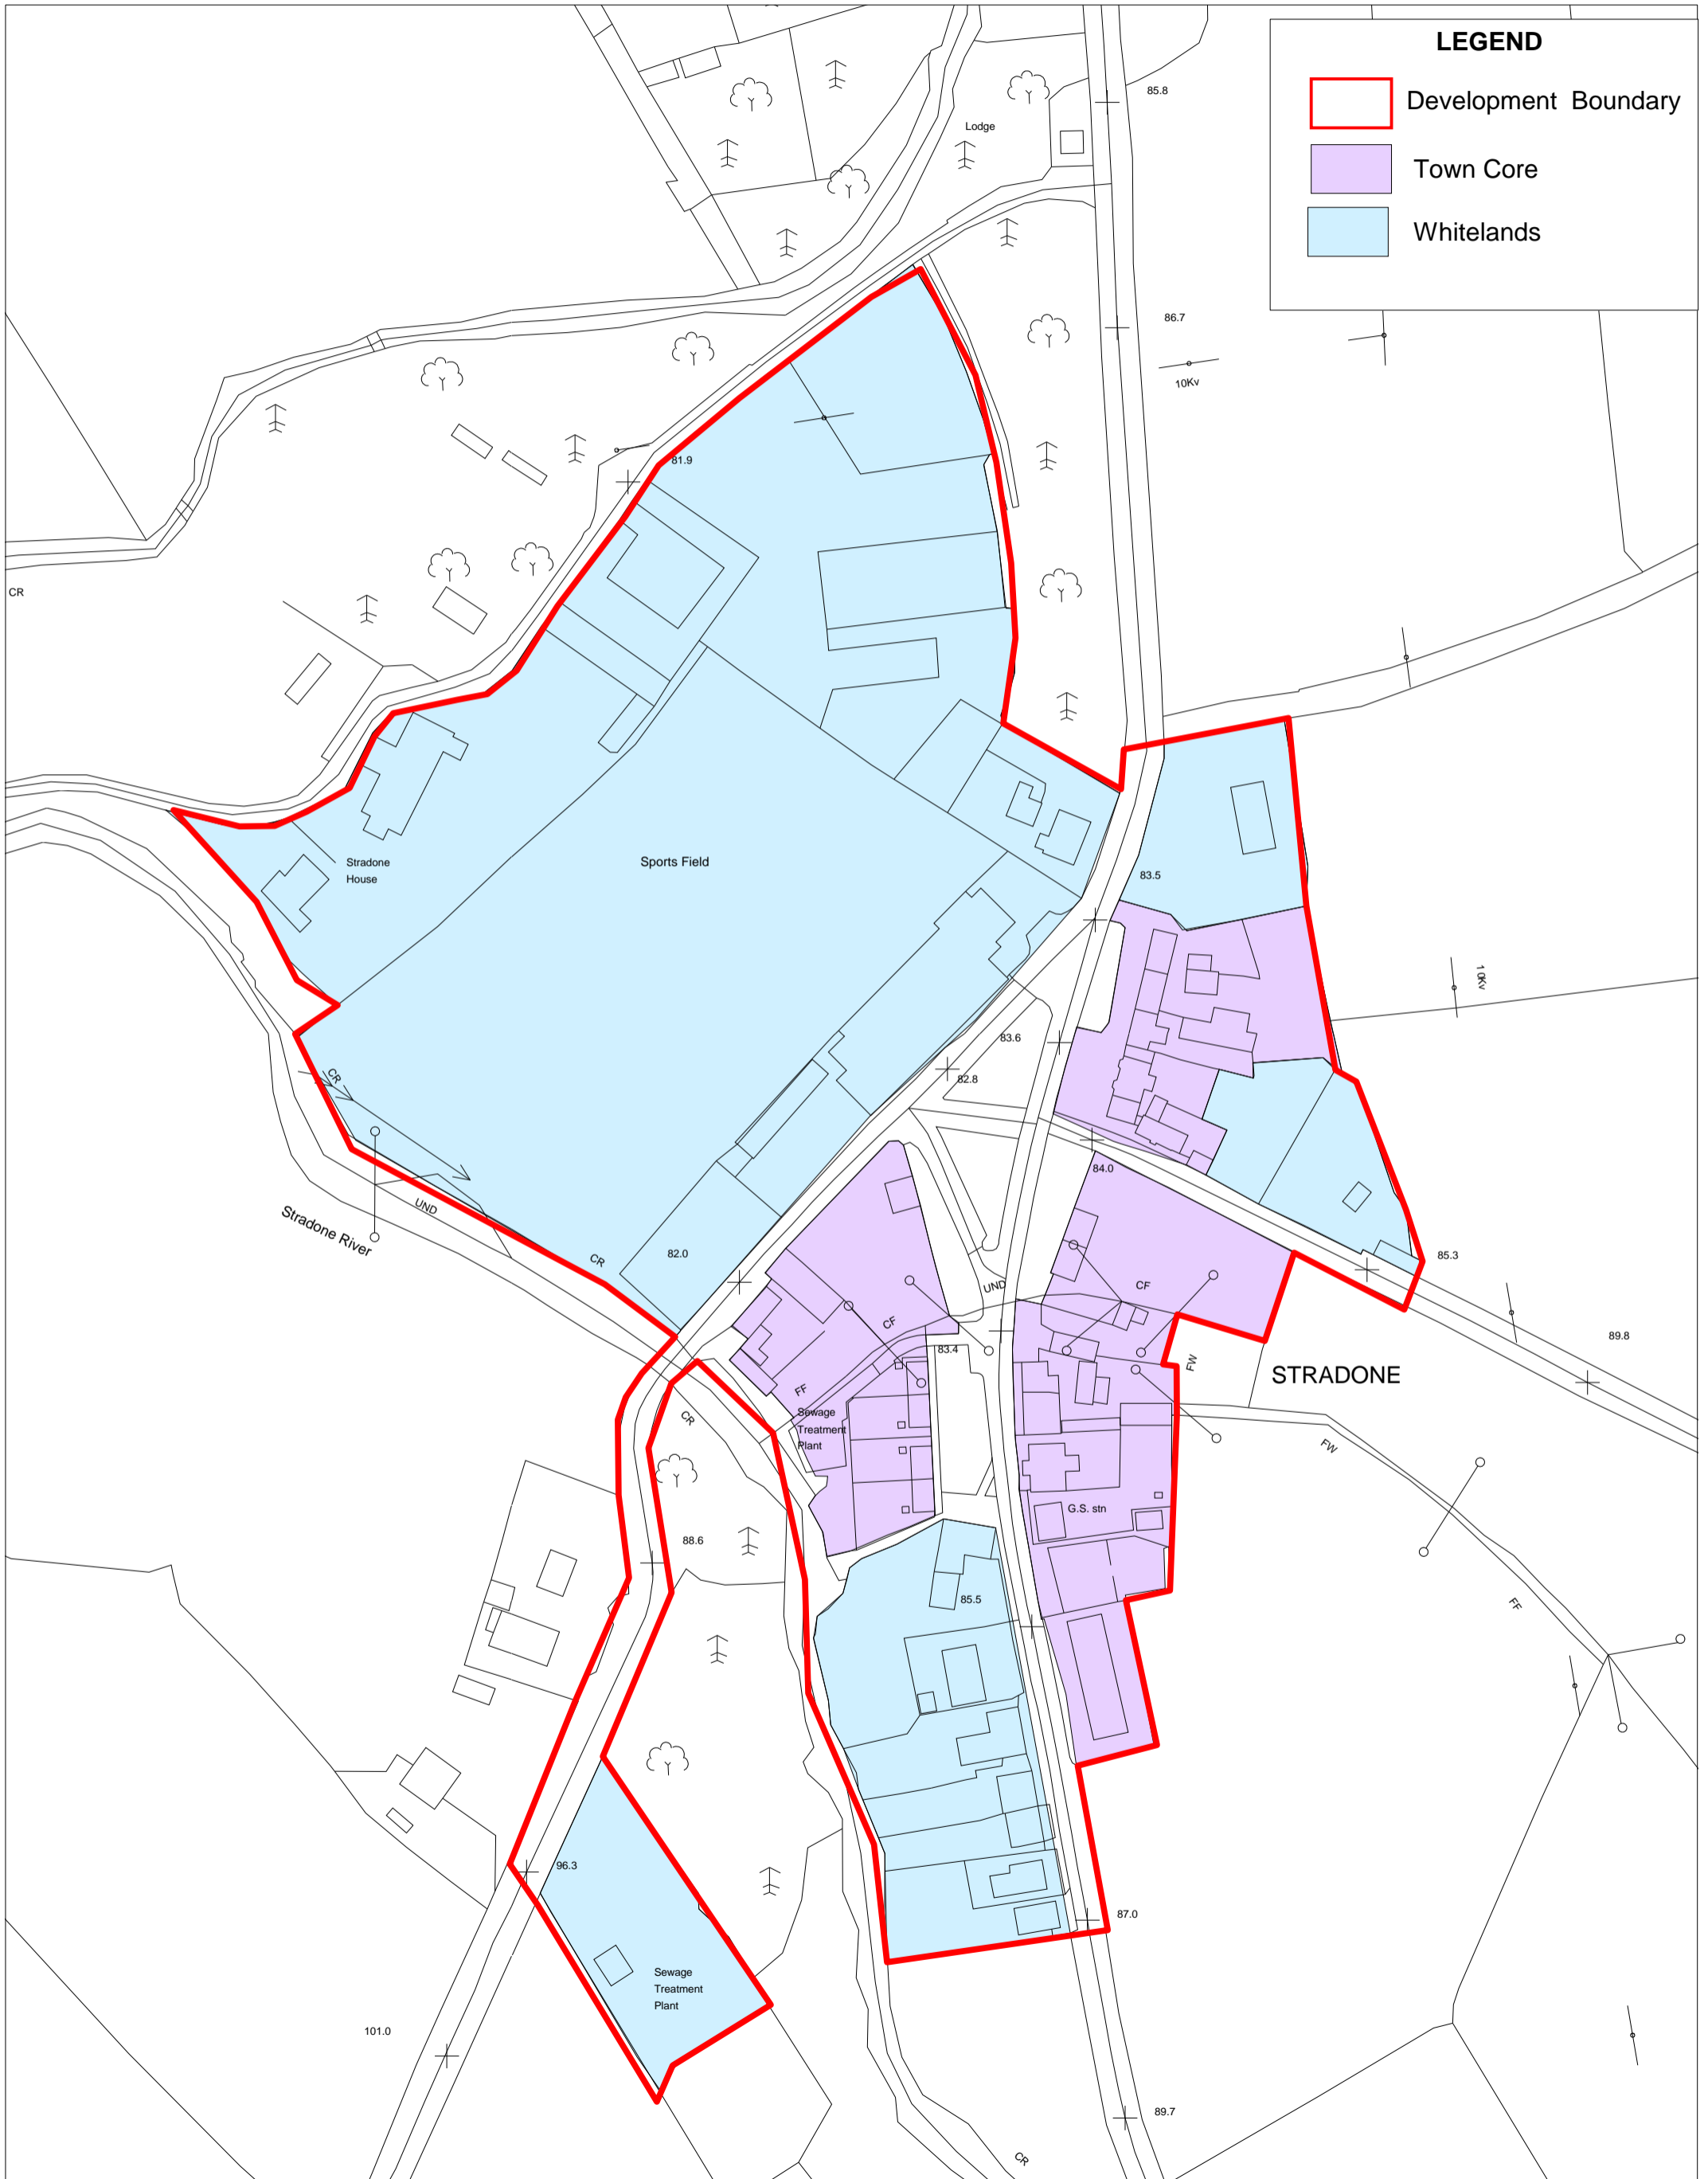

# CAVAN COUNTY DEVELOPMENT PLAN 2014-2020

## STRADONE

not to scale