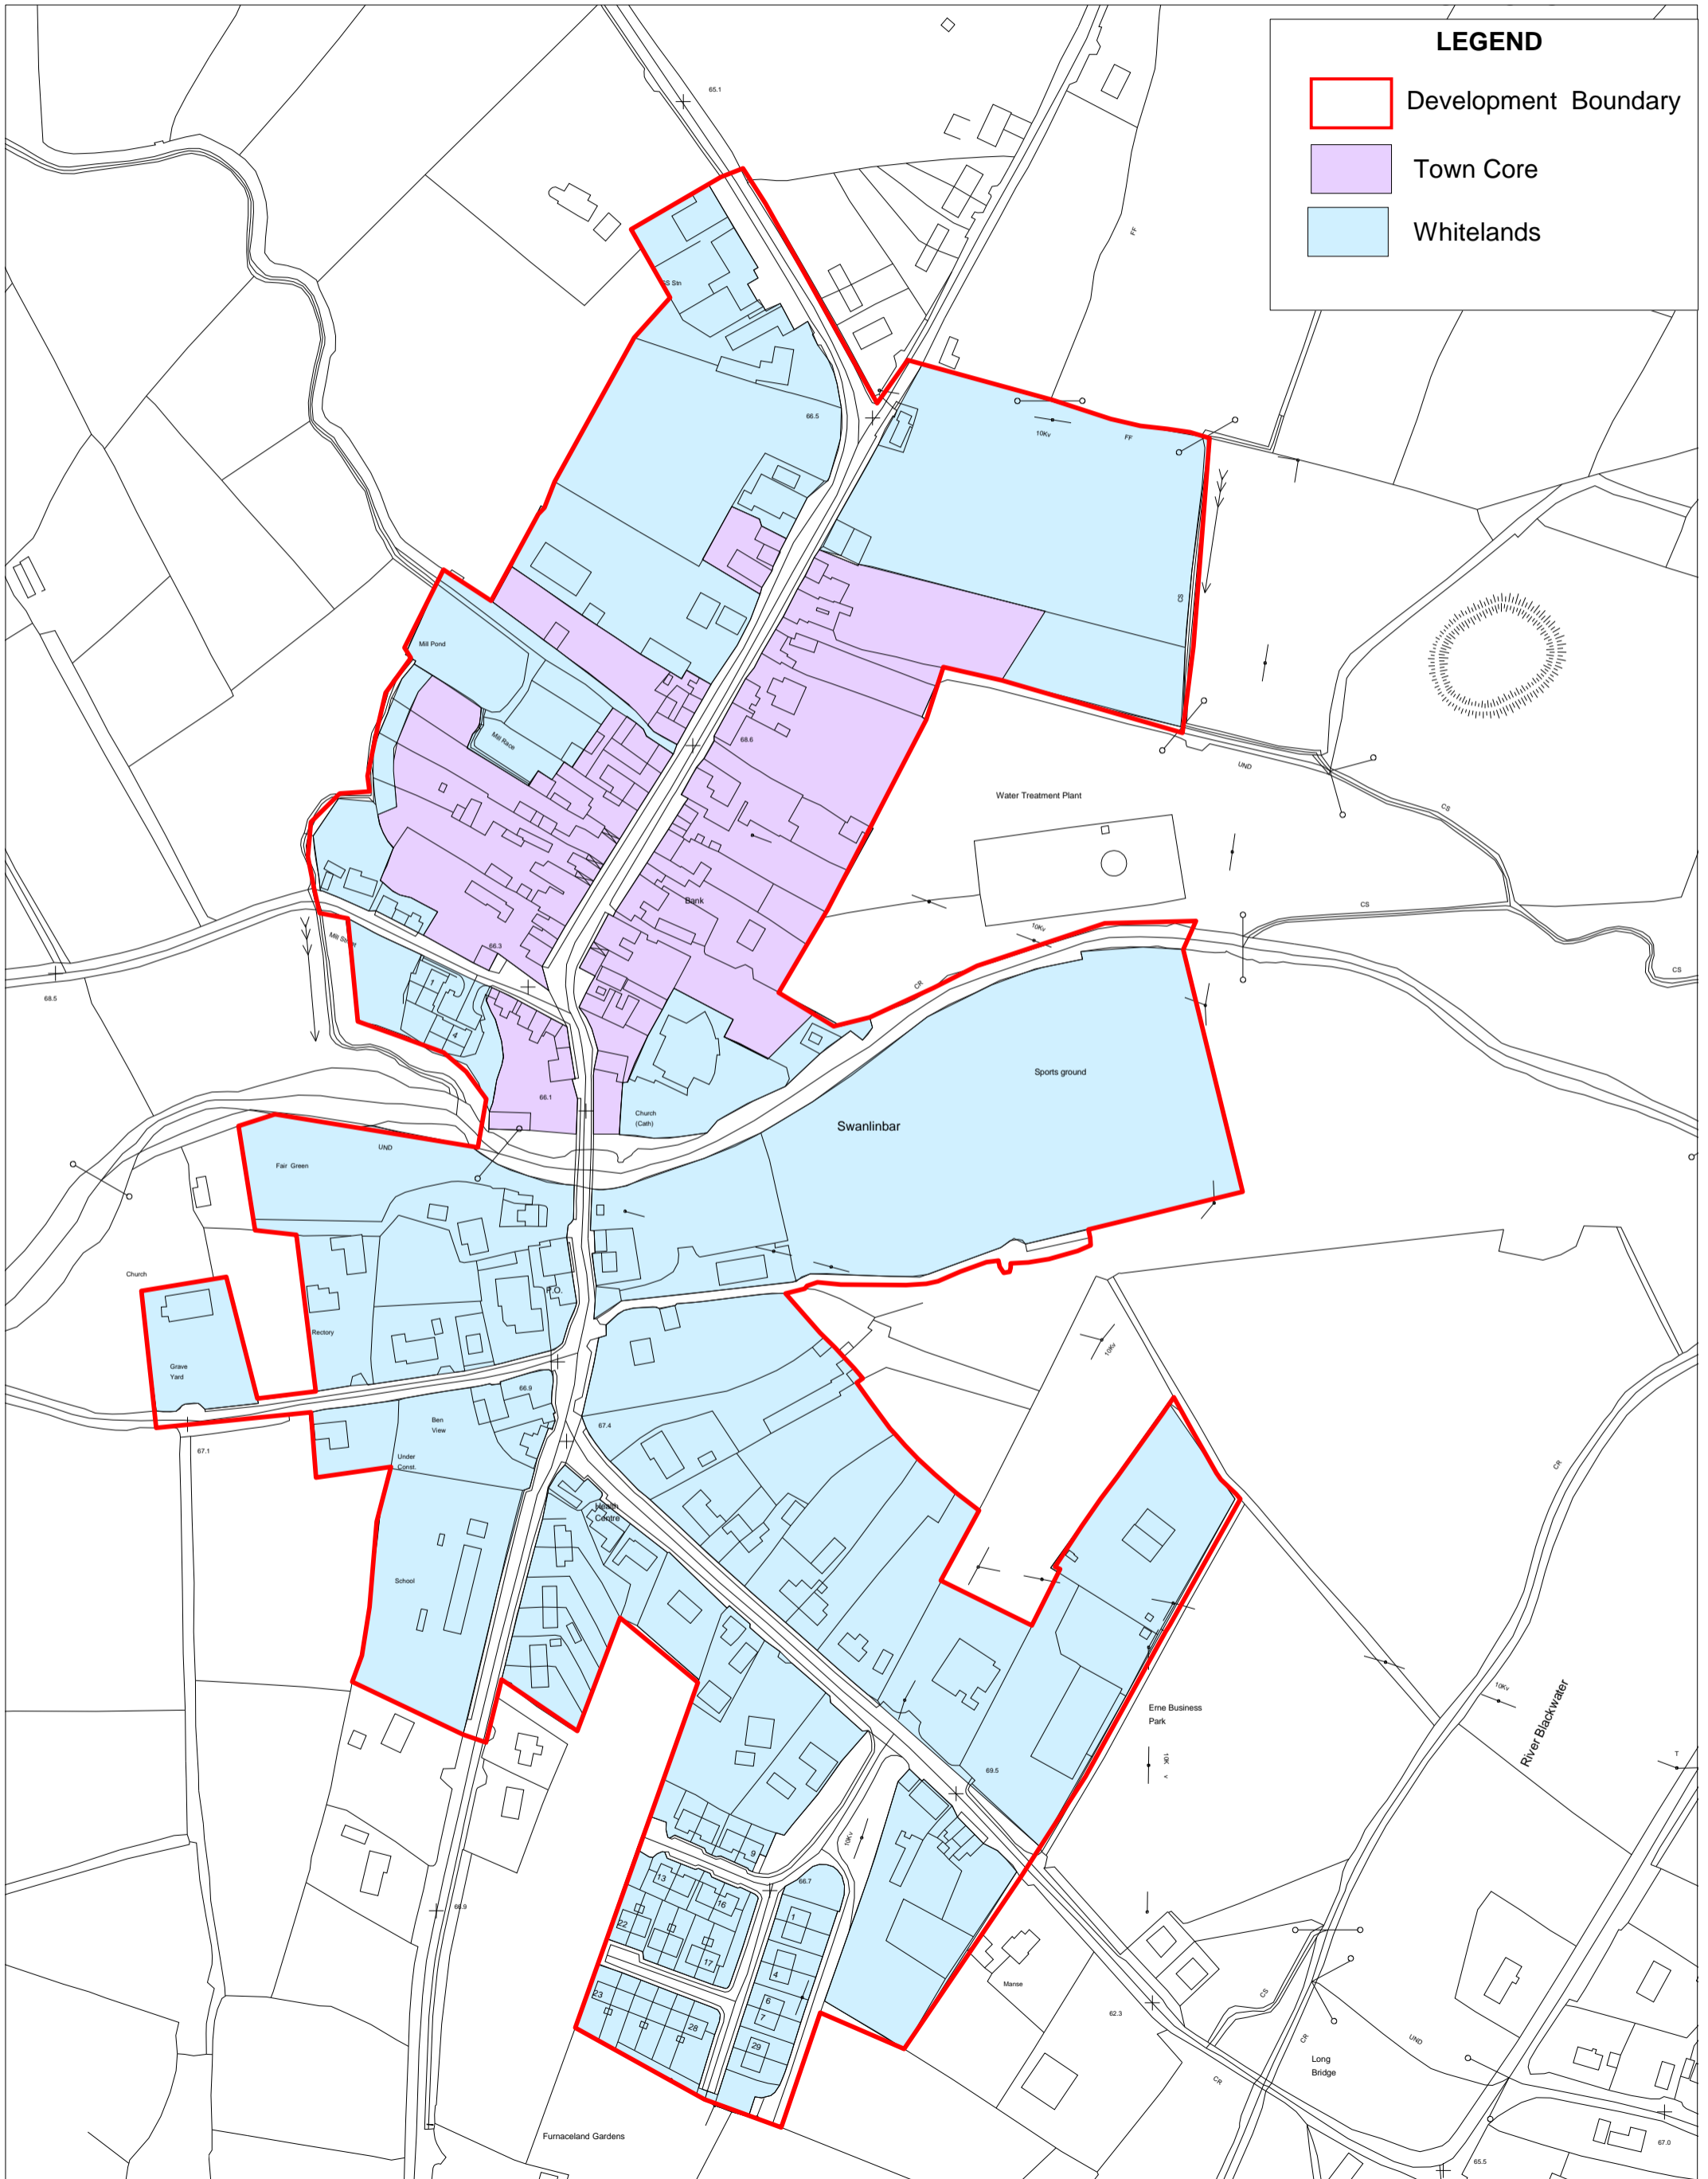

CAVAN COUNTY DEVELOPMENT PLAN 2014-2020

SWANLINBAR

not to scale