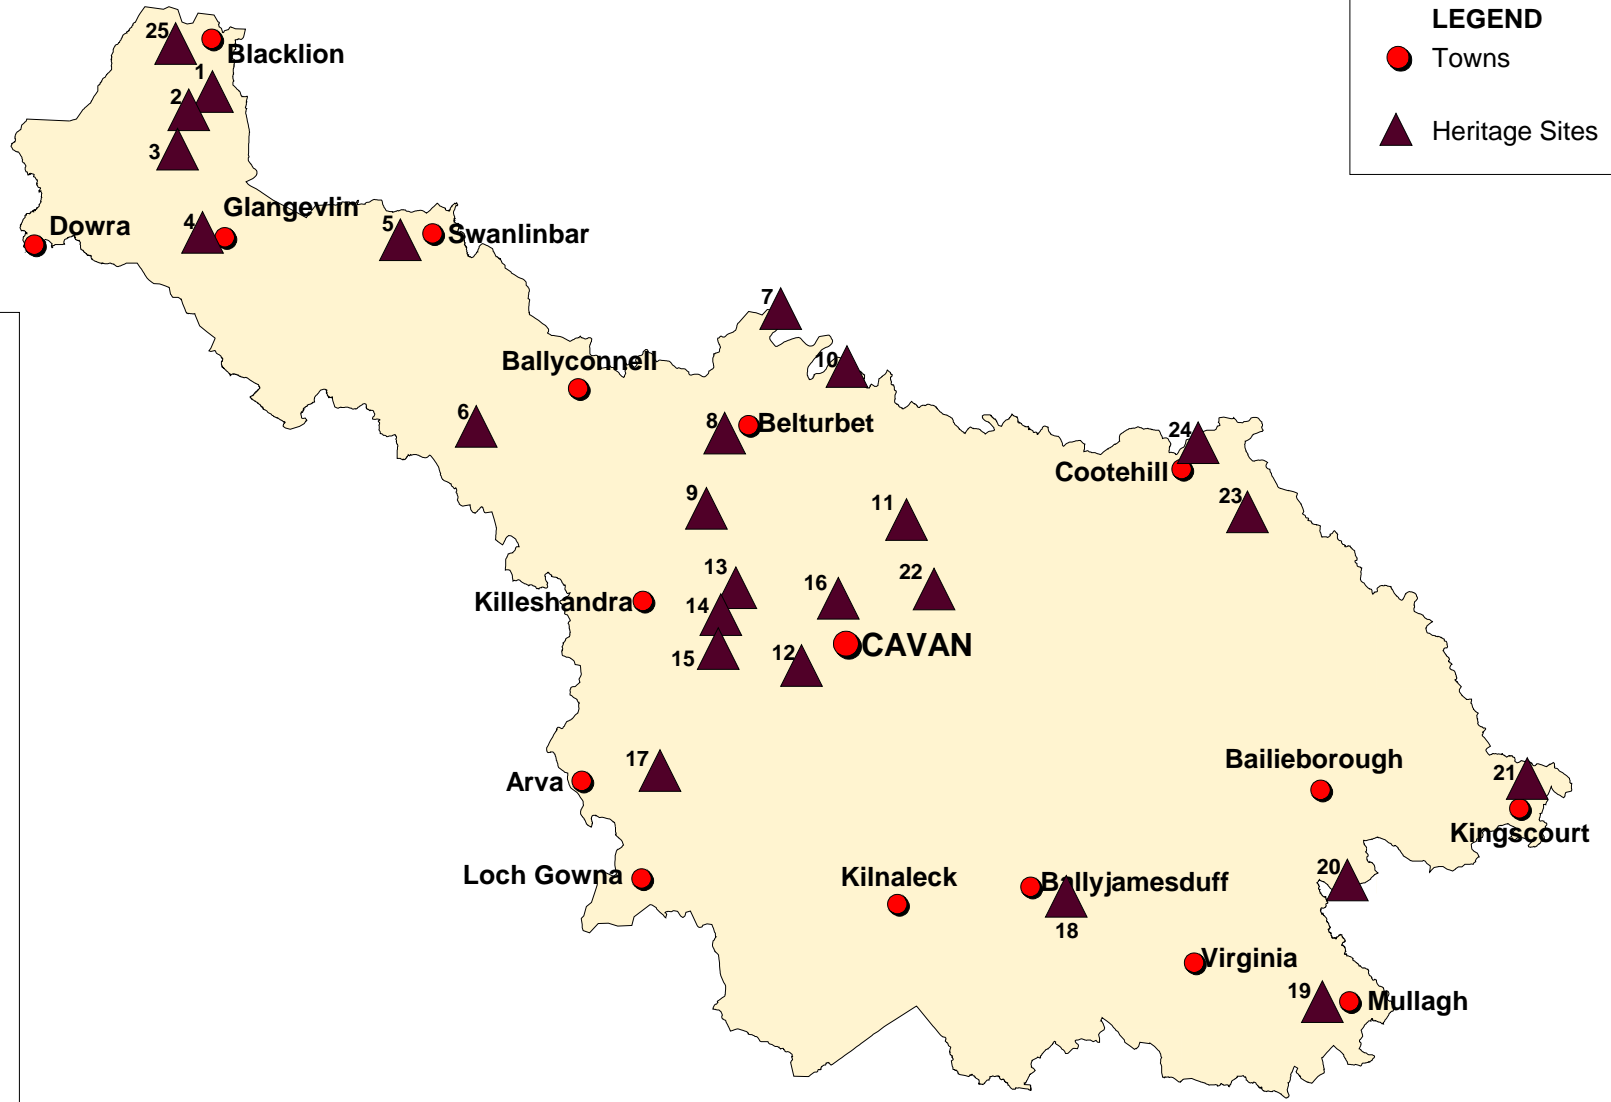

DRAFT COUNTY DEVELOPMENT PLAN 2014 - 2020

COUNTY CAVAN

COUNTY HERITAGE SITES

MAP 9

LEGEND

- Towns
- ▲ Heritage Sites

- SPECIAL HERITAGE SITES REFERENCE**
- 1 - Burren Megalithic Cemetery
 - 2 - Moneygashel Ringfort
 - 3 - The Shannon Pot
 - 4 - Maguire's Chair, Glangevlin
 - 5 - Tullydermott Waterfalls
 - 6 - Templeport Lake, St. Peter's Church and St. Mogues/ Port Island
 - 7 - Bloody Pass Derryvoney, River Erne
 - 8 - Turbot Island
 - 9 - Drumlane Abbey
 - 10 - Castle Saunderson
 - 11 - Ballyhaise House
 - 12 - Kilmore Motte and Bailey, Kilmore Cathedral, Kilmore Graveyard and See House
 - 13 - Clough Oughter Castle
 - 14 - Killykeen Forest Park
 - 15 - Trinity Island
 - 16 - Drumkeen House Woodlands
 - 17 - Bruse Hill
 - 18 - Cavan County Museum, Ballyjamesduff
 - 19 - Mullagh Lake
 - 20 - Moybologue Church
 - 21 - Dun a Ri Forest Park, Kingscourt
 - 22 - Shantemon Mountain
 - 23 - Cohaw Megalithic Tomb
 - 24 - Bellamont Castle
 - 25 - Whitefathers Cave