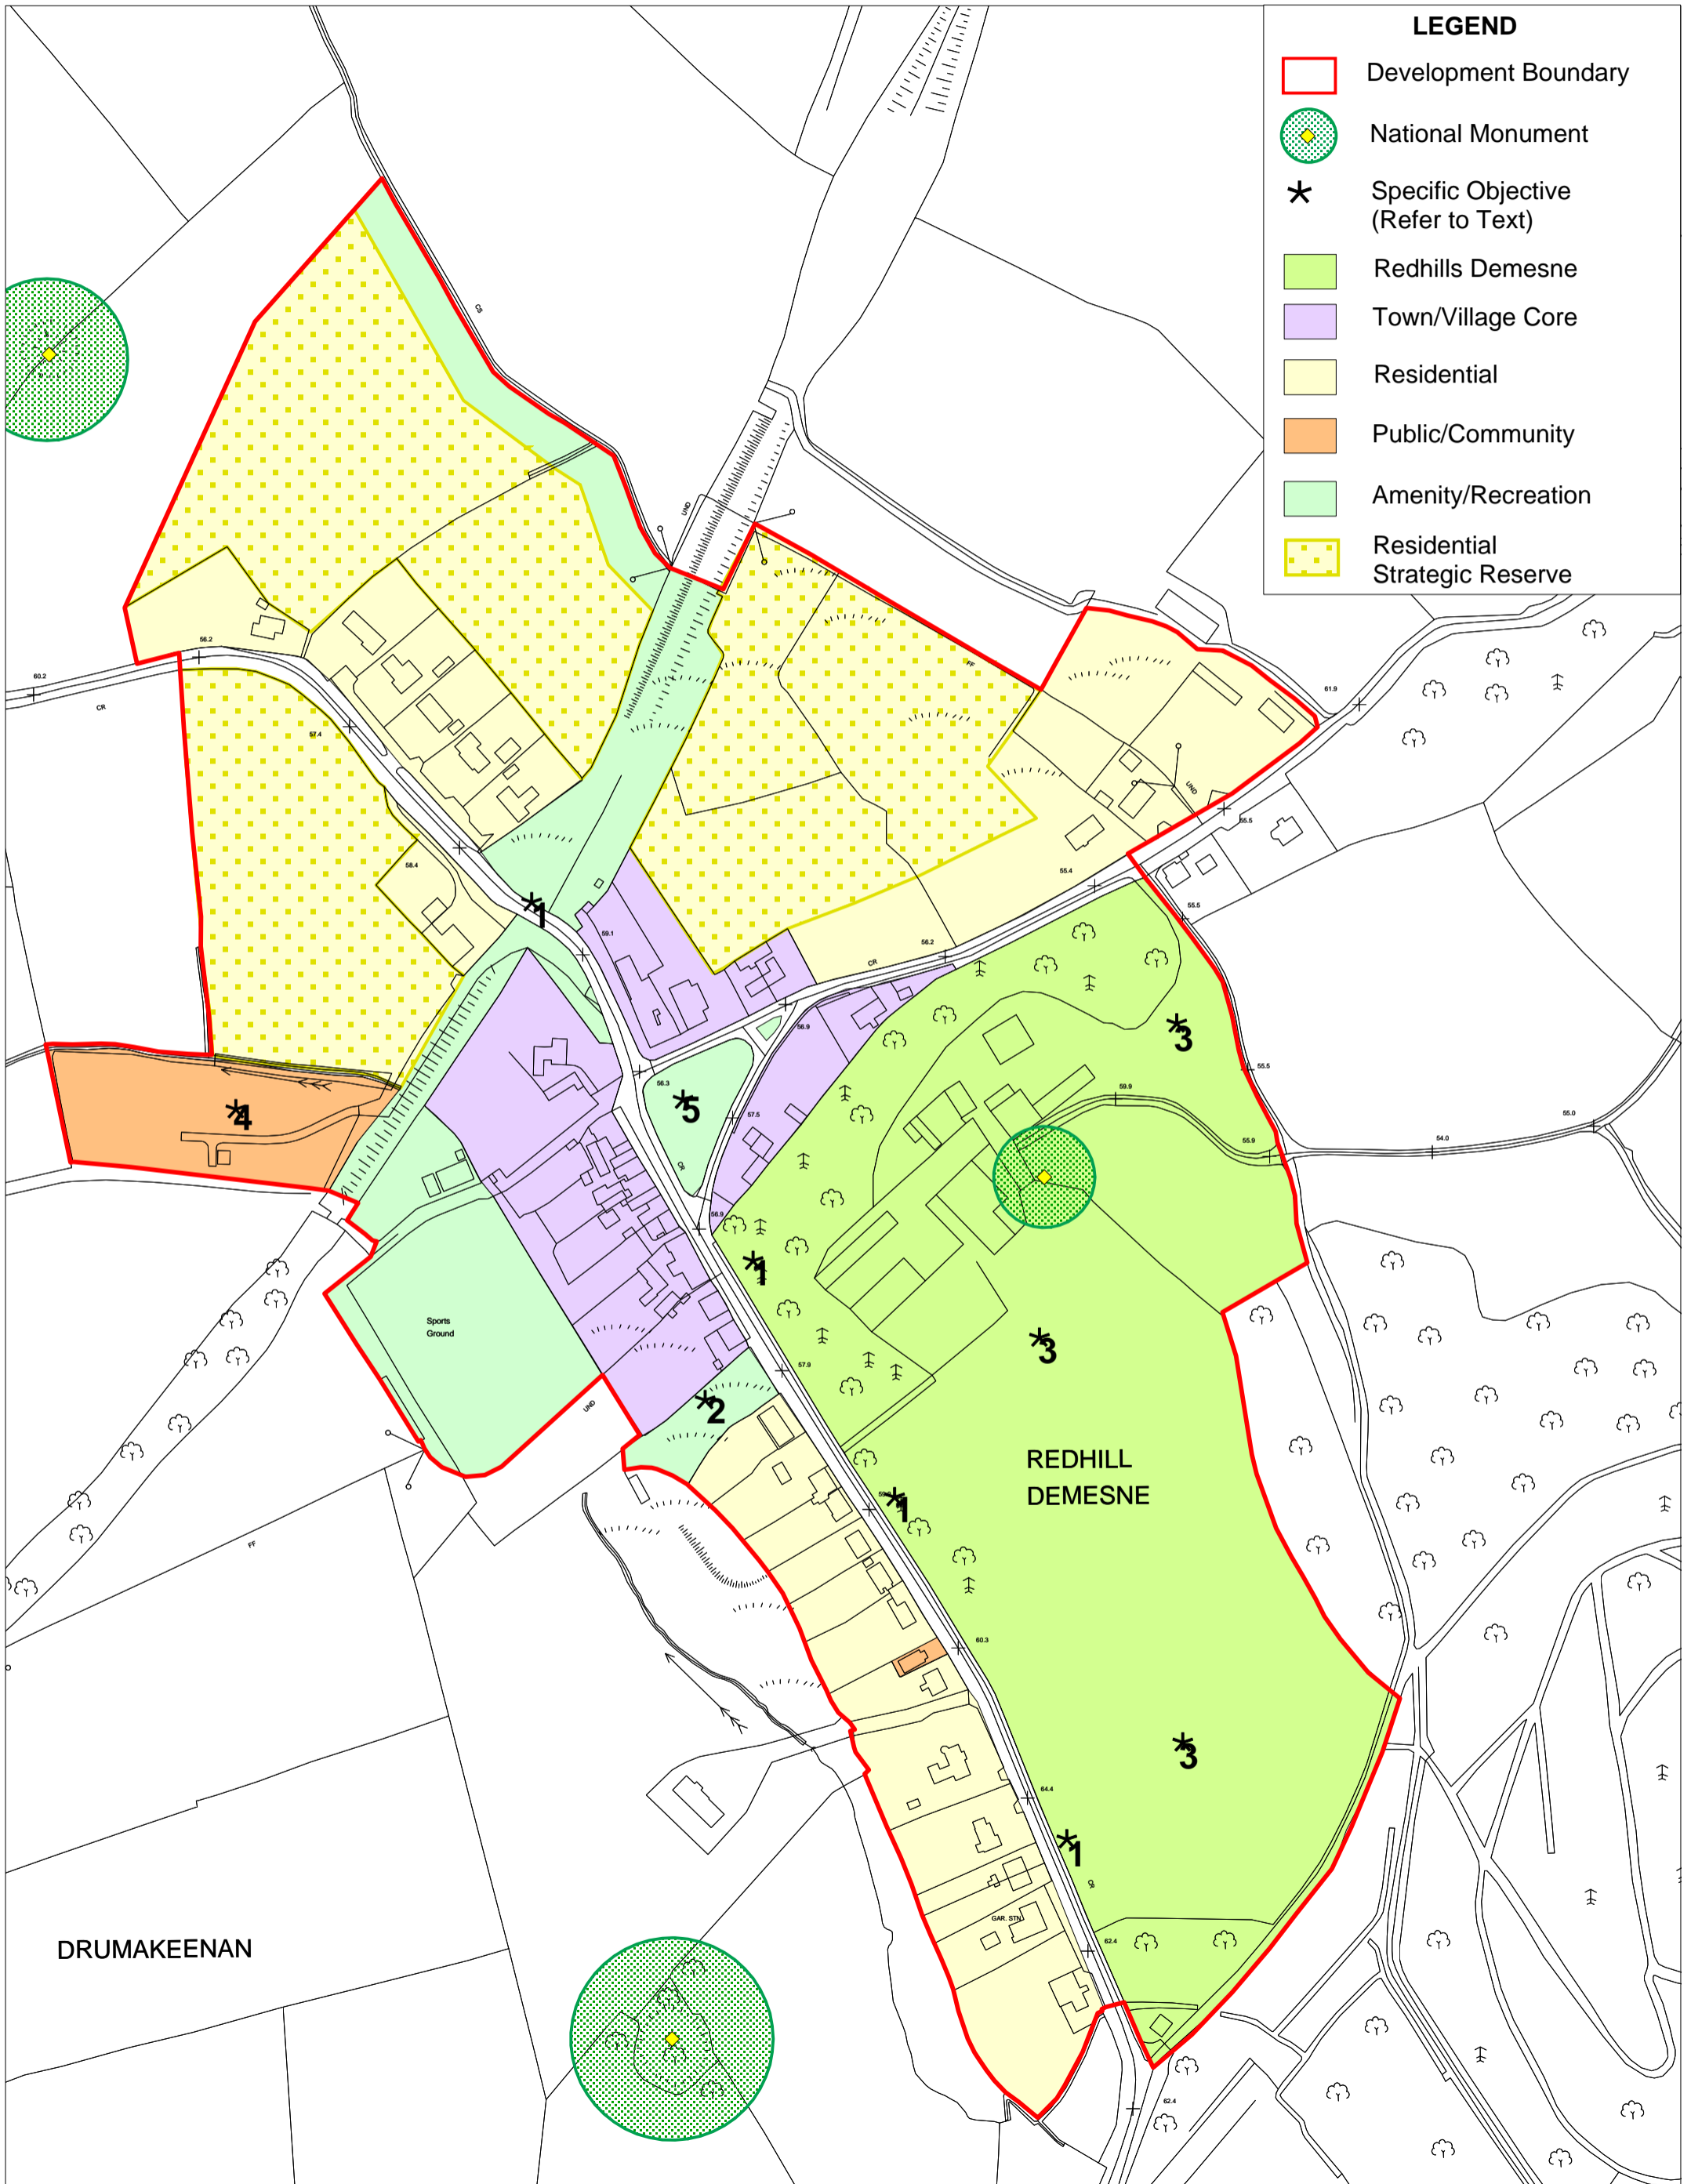

REDHILLS

LEGEND

- Development Boundary
- National Monument
- Specific Objective (Refer to Text)
- Redhills Demesne
- Town/Village Core
- Residential
- Public/Community
- Amenity/Recreation
- Residential Strategic Reserve