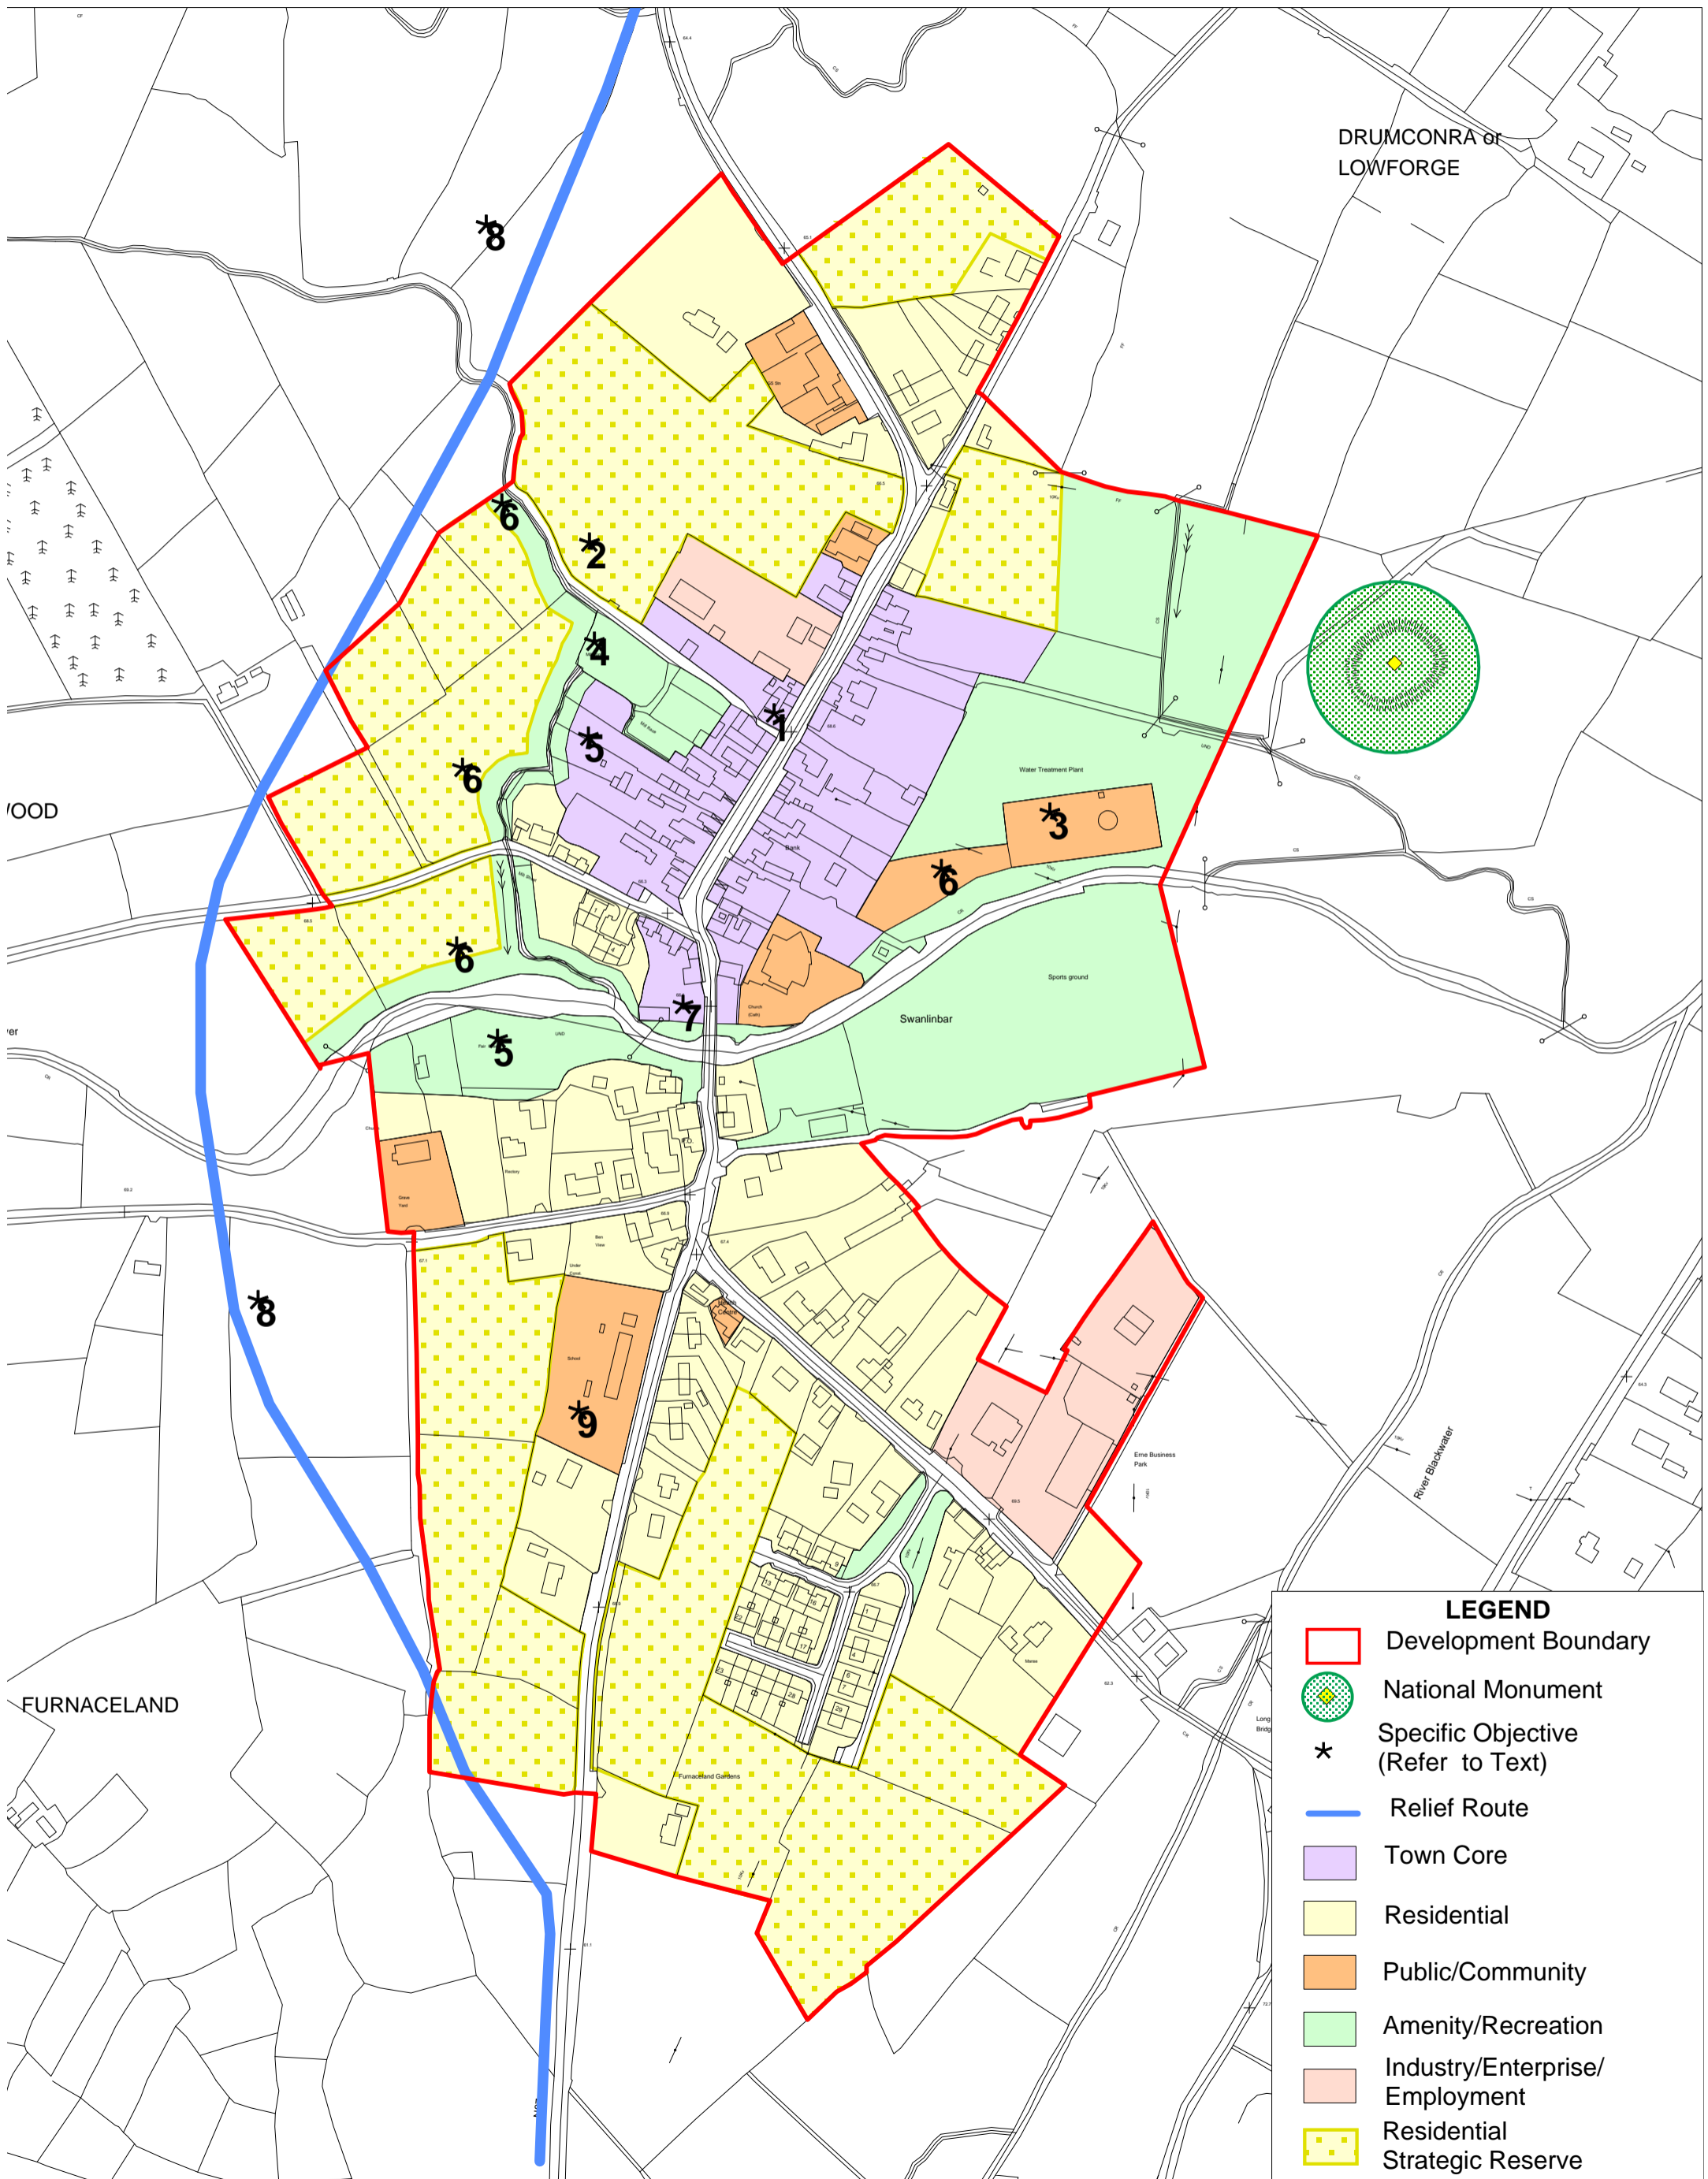

SWANLINBAR

LEGEND

- Development Boundary
- National Monument
- Specific Objective (Refer to Text)
- Relief Route
- Town Core
- Residential
- Public/Community
- Amenity/Recreation
- Industry/Enterprise/Employment
- Residential Strategic Reserve