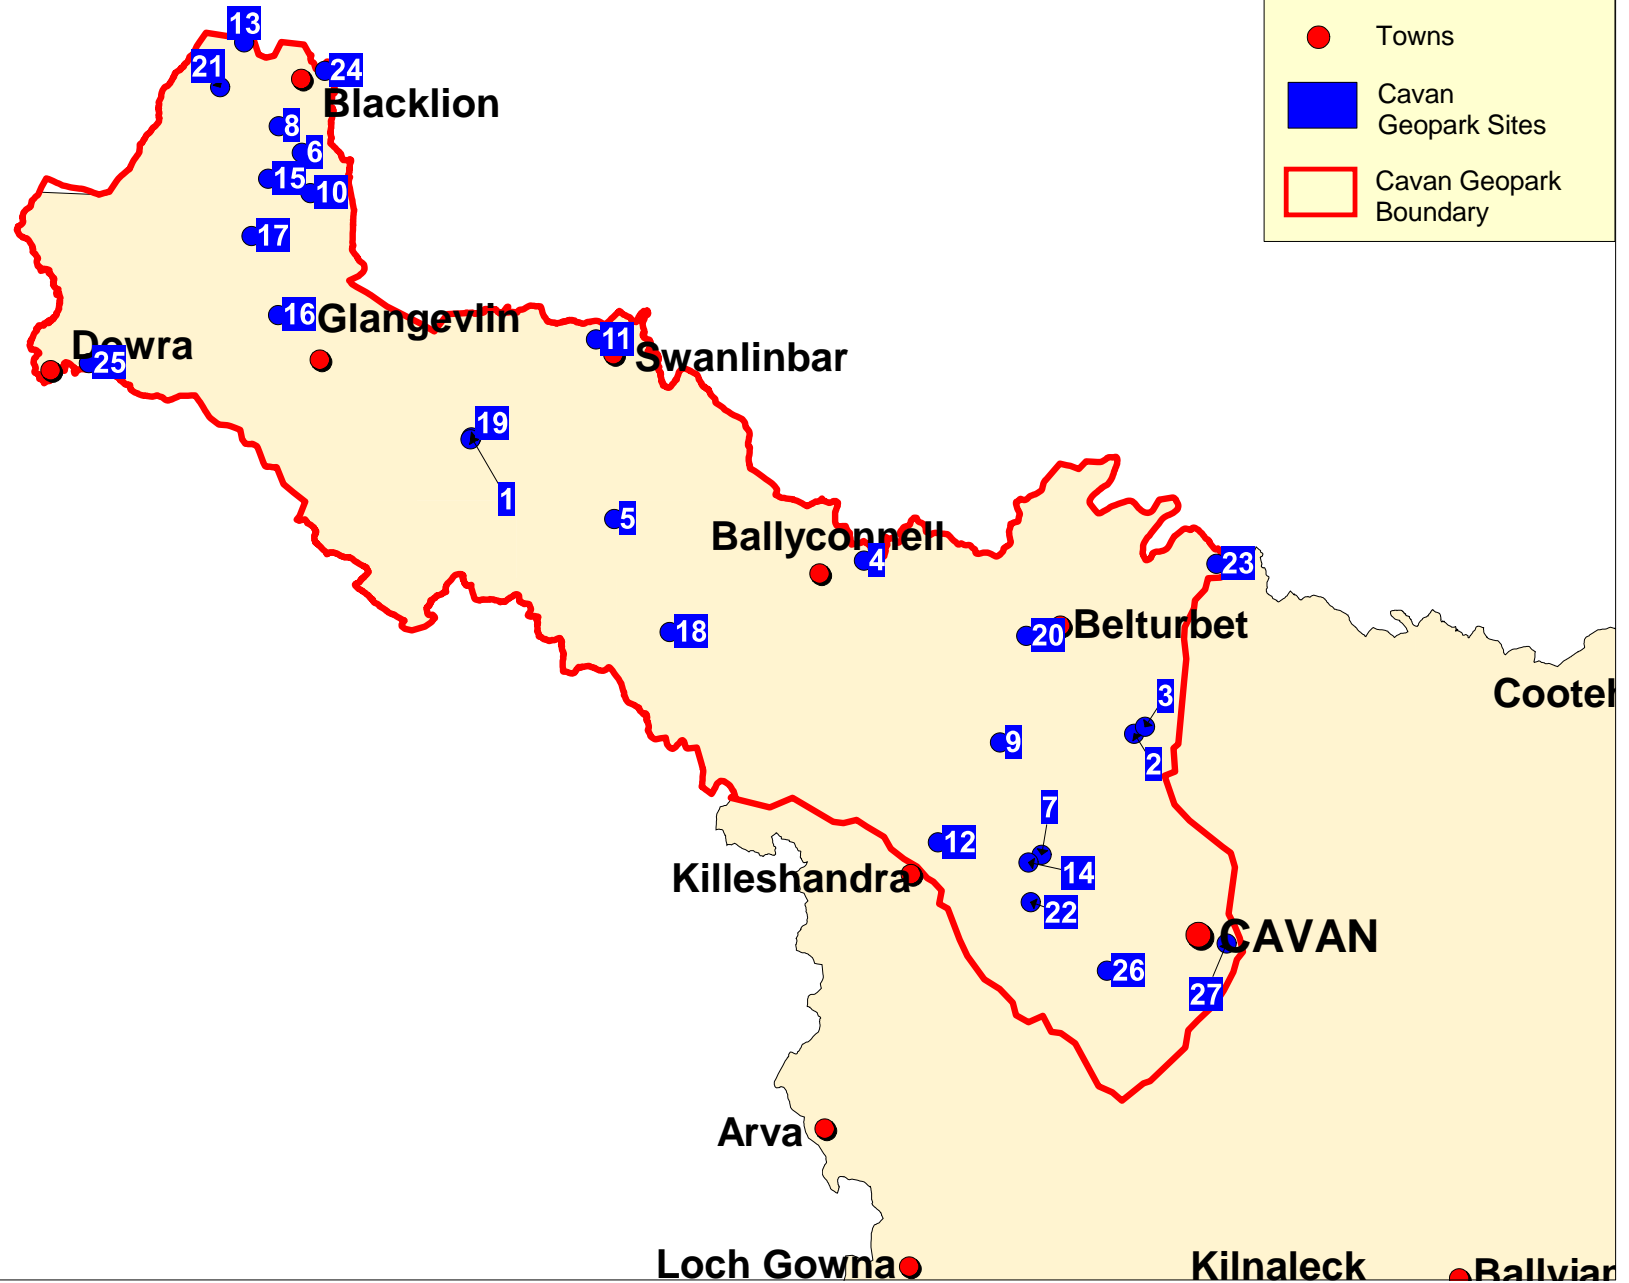

CAVAN COUNTY COUNCIL
 COUNTY DEVELOPMENT PLAN 2022 - 2028
MARBLE ARCH CAVES GLOBAL GEOPARK CAVAN SITES

APPENDIX 13

LEGEND

- Towns
- Cavan Geopark Sites
- Cavan Geopark Boundary

CAVAN GEOPARK SITE REFERENCE

- 1 Atachullion Scenic Viewpoint
- 2 Annagh Lough
- 3 Annagh Woods
- 4 Woodford River Walk, Ballyconnell
- 5 Brackley Lough
- 6 Burren Forest
- 7 Lough Oughter Castle
- 8 Cornagee Scenic Viewpoint
- 9 Drumlane Abbey
- 10 Garvagh Lough
- 11 Hawkwood Trail, Swanlinbar
- 12 Hamilton Trail, Killeshandra
- 13 Lough Macnean
- 14 Lough Oughter
- 15 Moneygashel Ringfort
- 16 Sean Eamonn Ruairi Trail, Glangevlin
- 17 Shannon Pot
- 18 Templeport Lake, St. Mogue's Island
- 19 Tullydermot Falls
- 20 Turbet Island
- 21 Whitefathers Cave
- 22 Killykeen Forrest Park
- 23 Castlesaunderson
- 24 Market House, Blacklion
- 25 The Courthouse, Dowra
- 26 Kilmore Cathedral
- 27 Green Lough, Cavan