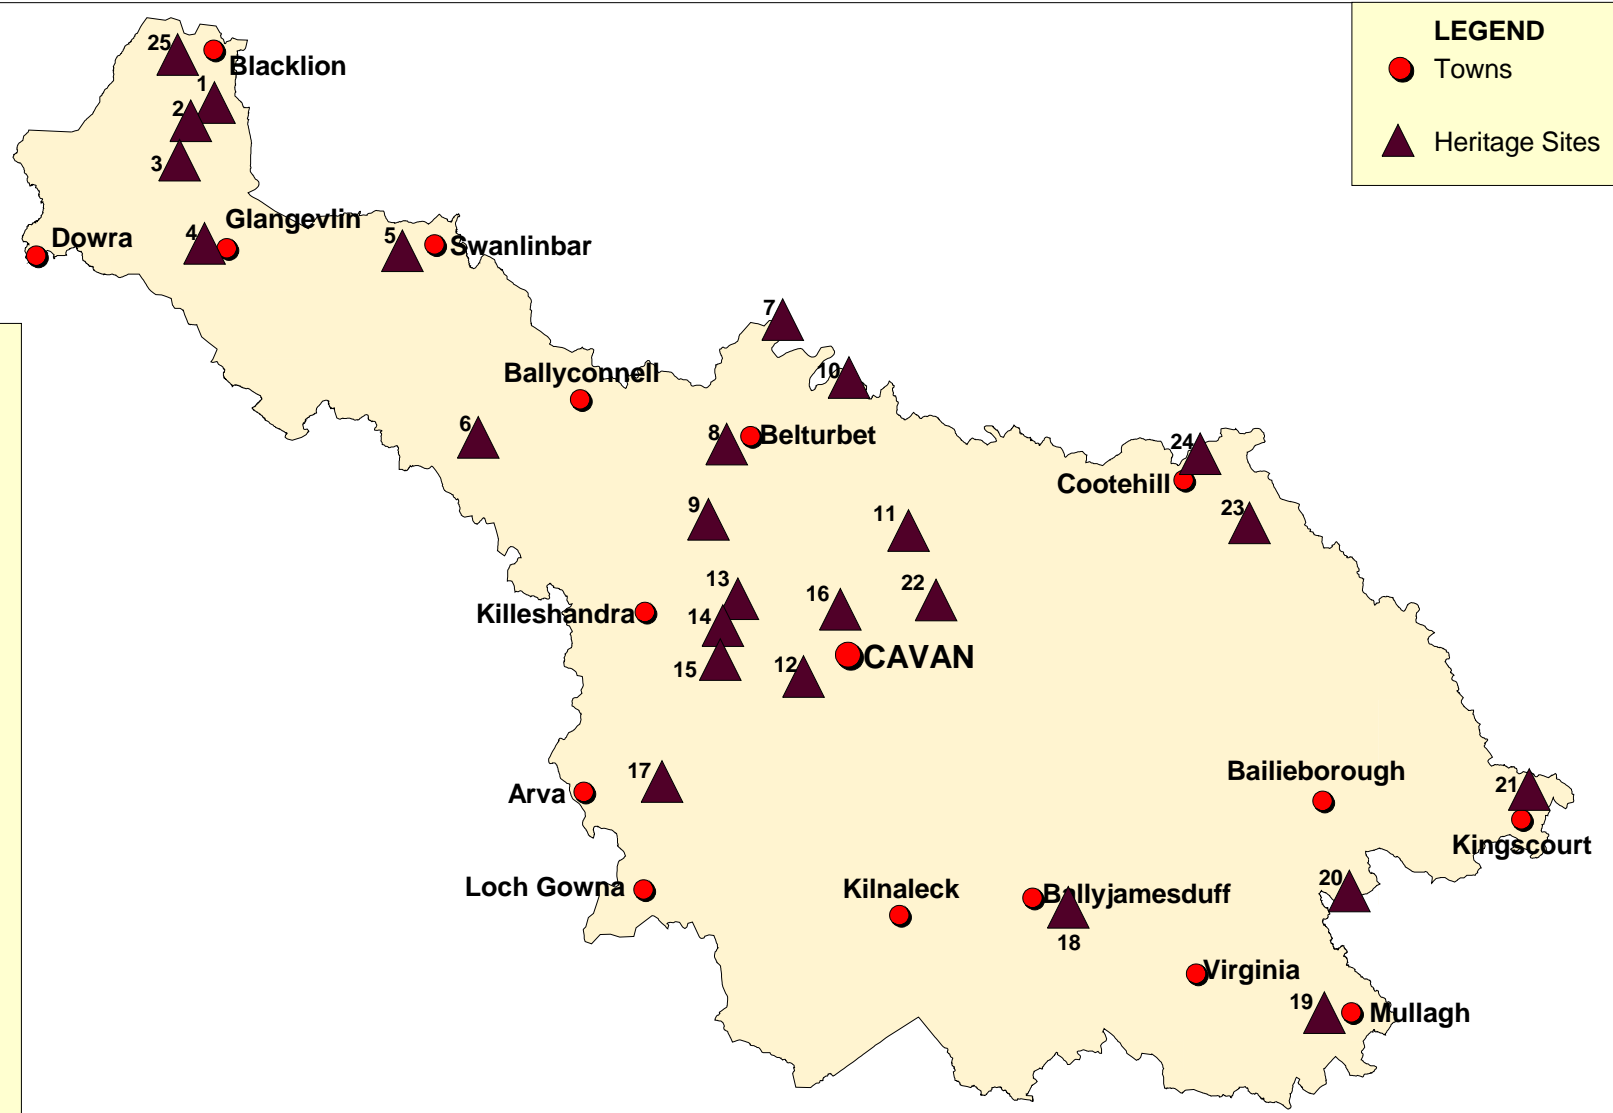

**CAVAN COUNTY COUNCIL
COUNTY DEVELOPMENT PLAN 2022 - 2028
COUNTY HERITAGE SITES**

APPENDIX 15

SPECIAL HERITAGE SITES REFERENCE

- 1 - Burren Megalithic Cemetery
- 2 - Moneygashel Ringfort
- 3 - The Shannon Pot
- 4 - Maguire's Chair, Glangevlin
- 5 - Tullydermott Waterfalls
- 6 - Templeport Lake, St. Peter's Church and St. Mogues/ Port Island
- 7 - Bloody Pass Derryvoney, River Erne
- 8 - Turbot Island
- 9 - Drumlane Abbey
- 10 - Castle Saunderson
- 11 - Ballyhaise House
- 12 - Kilmore Motte and Bailey, Kilmore Cathedral, Kilmore Graveyard and See House
- 13 - Clough Oughter Castle
- 14 - Killykeen Forest Park
- 15 - Trinity Island
- 16 - Drumkeen House Woodlands
- 17 - Bruse Hill
- 18 - Cavan County Museum, Ballyjamesduff
- 19 - Mullagh Lake
- 20 - Moybologue Church
- 21 - Dun a Ri Forest Park, Kingscourt
- 22 - Shantemon Mountain
- 23 - Cohaw Megalithic Tomb
- 24 - Bellamont Castle
- 25 - Whitefathers Cave