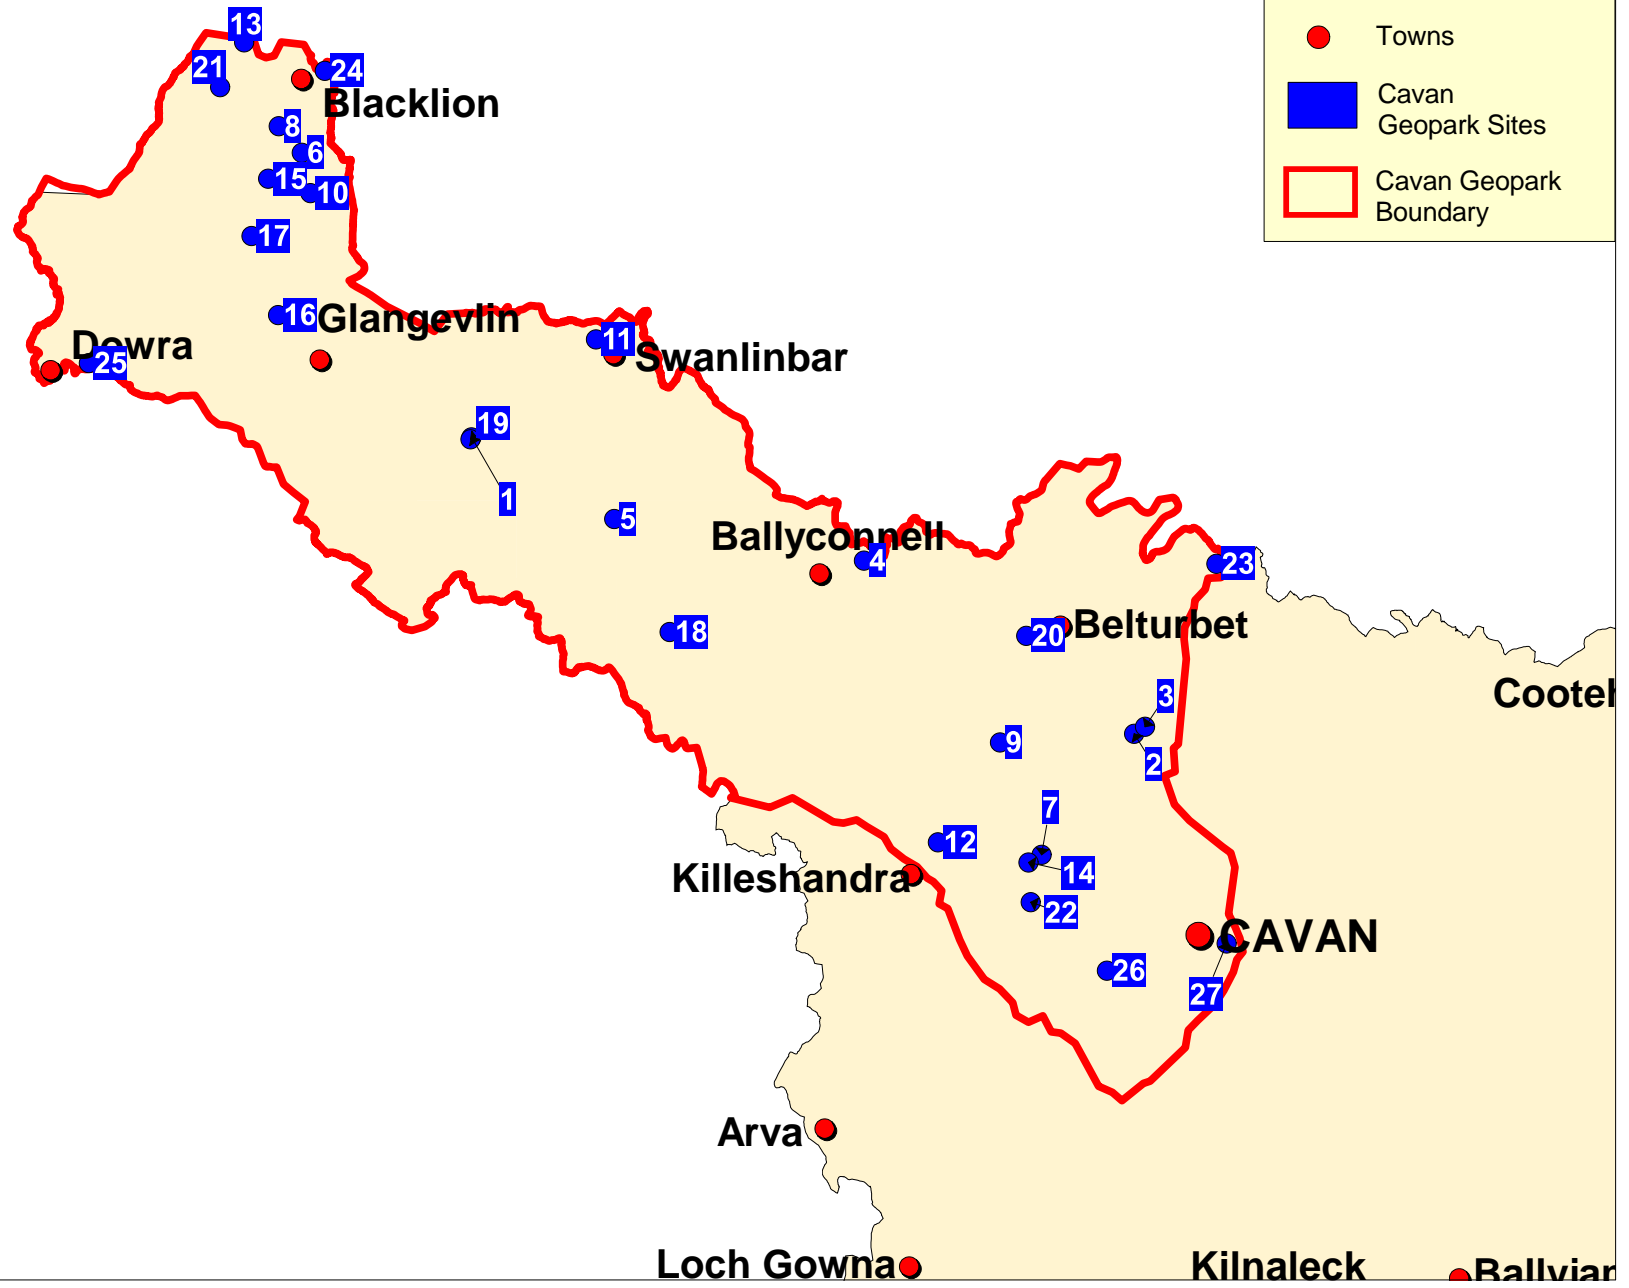

CAVAN COUNTY COUNCIL
 COUNTY DEVELOPMENT PLAN 2022 - 2028
CUILCAGH LAKELANDS GEOPARK

APPENDIX 13

LEGEND

- Towns
- Cavan Geopark Sites
- Cavan Geopark Boundary

CAVAN GEOPARK SITE REFERENCE

- 1 Altachullion Scenic Viewpoint
- 2 Annagh Lough
- 3 Annagh Woods
- 4 Woodford River Walk, Ballyconnell
- 5 Brackley Lough
- 6 Burren Forest
- 7 Lough Oughter Castle
- 8 Cornagee Scenic Viewpoint
- 9 Drumlane Abbey
- 10 Garvagh Lough
- 11 Hawkwood Trail, Swanlinbar
- 12 Hamilton Trail, Killeshandra
- 13 Lough Macnean
- 14 Lough Oughter
- 15 Moneygashel Ringfort
- 16 Sean Eamonn Ruairi Trail, Glangevlin
- 17 Shannon Pot
- 18 Templeport Lake, St. Mogue's Island
- 19 Tullydermot Falls
- 20 Turbet Island
- 21 Whitefathers Cave
- 22 Killykeen Forrest Park
- 23 Castlesaunderson
- 24 Market House, Blacklion
- 25 The Courthouse, Dowra
- 26 Kilmore Cathedral
- 27 Green Lough, Cavan