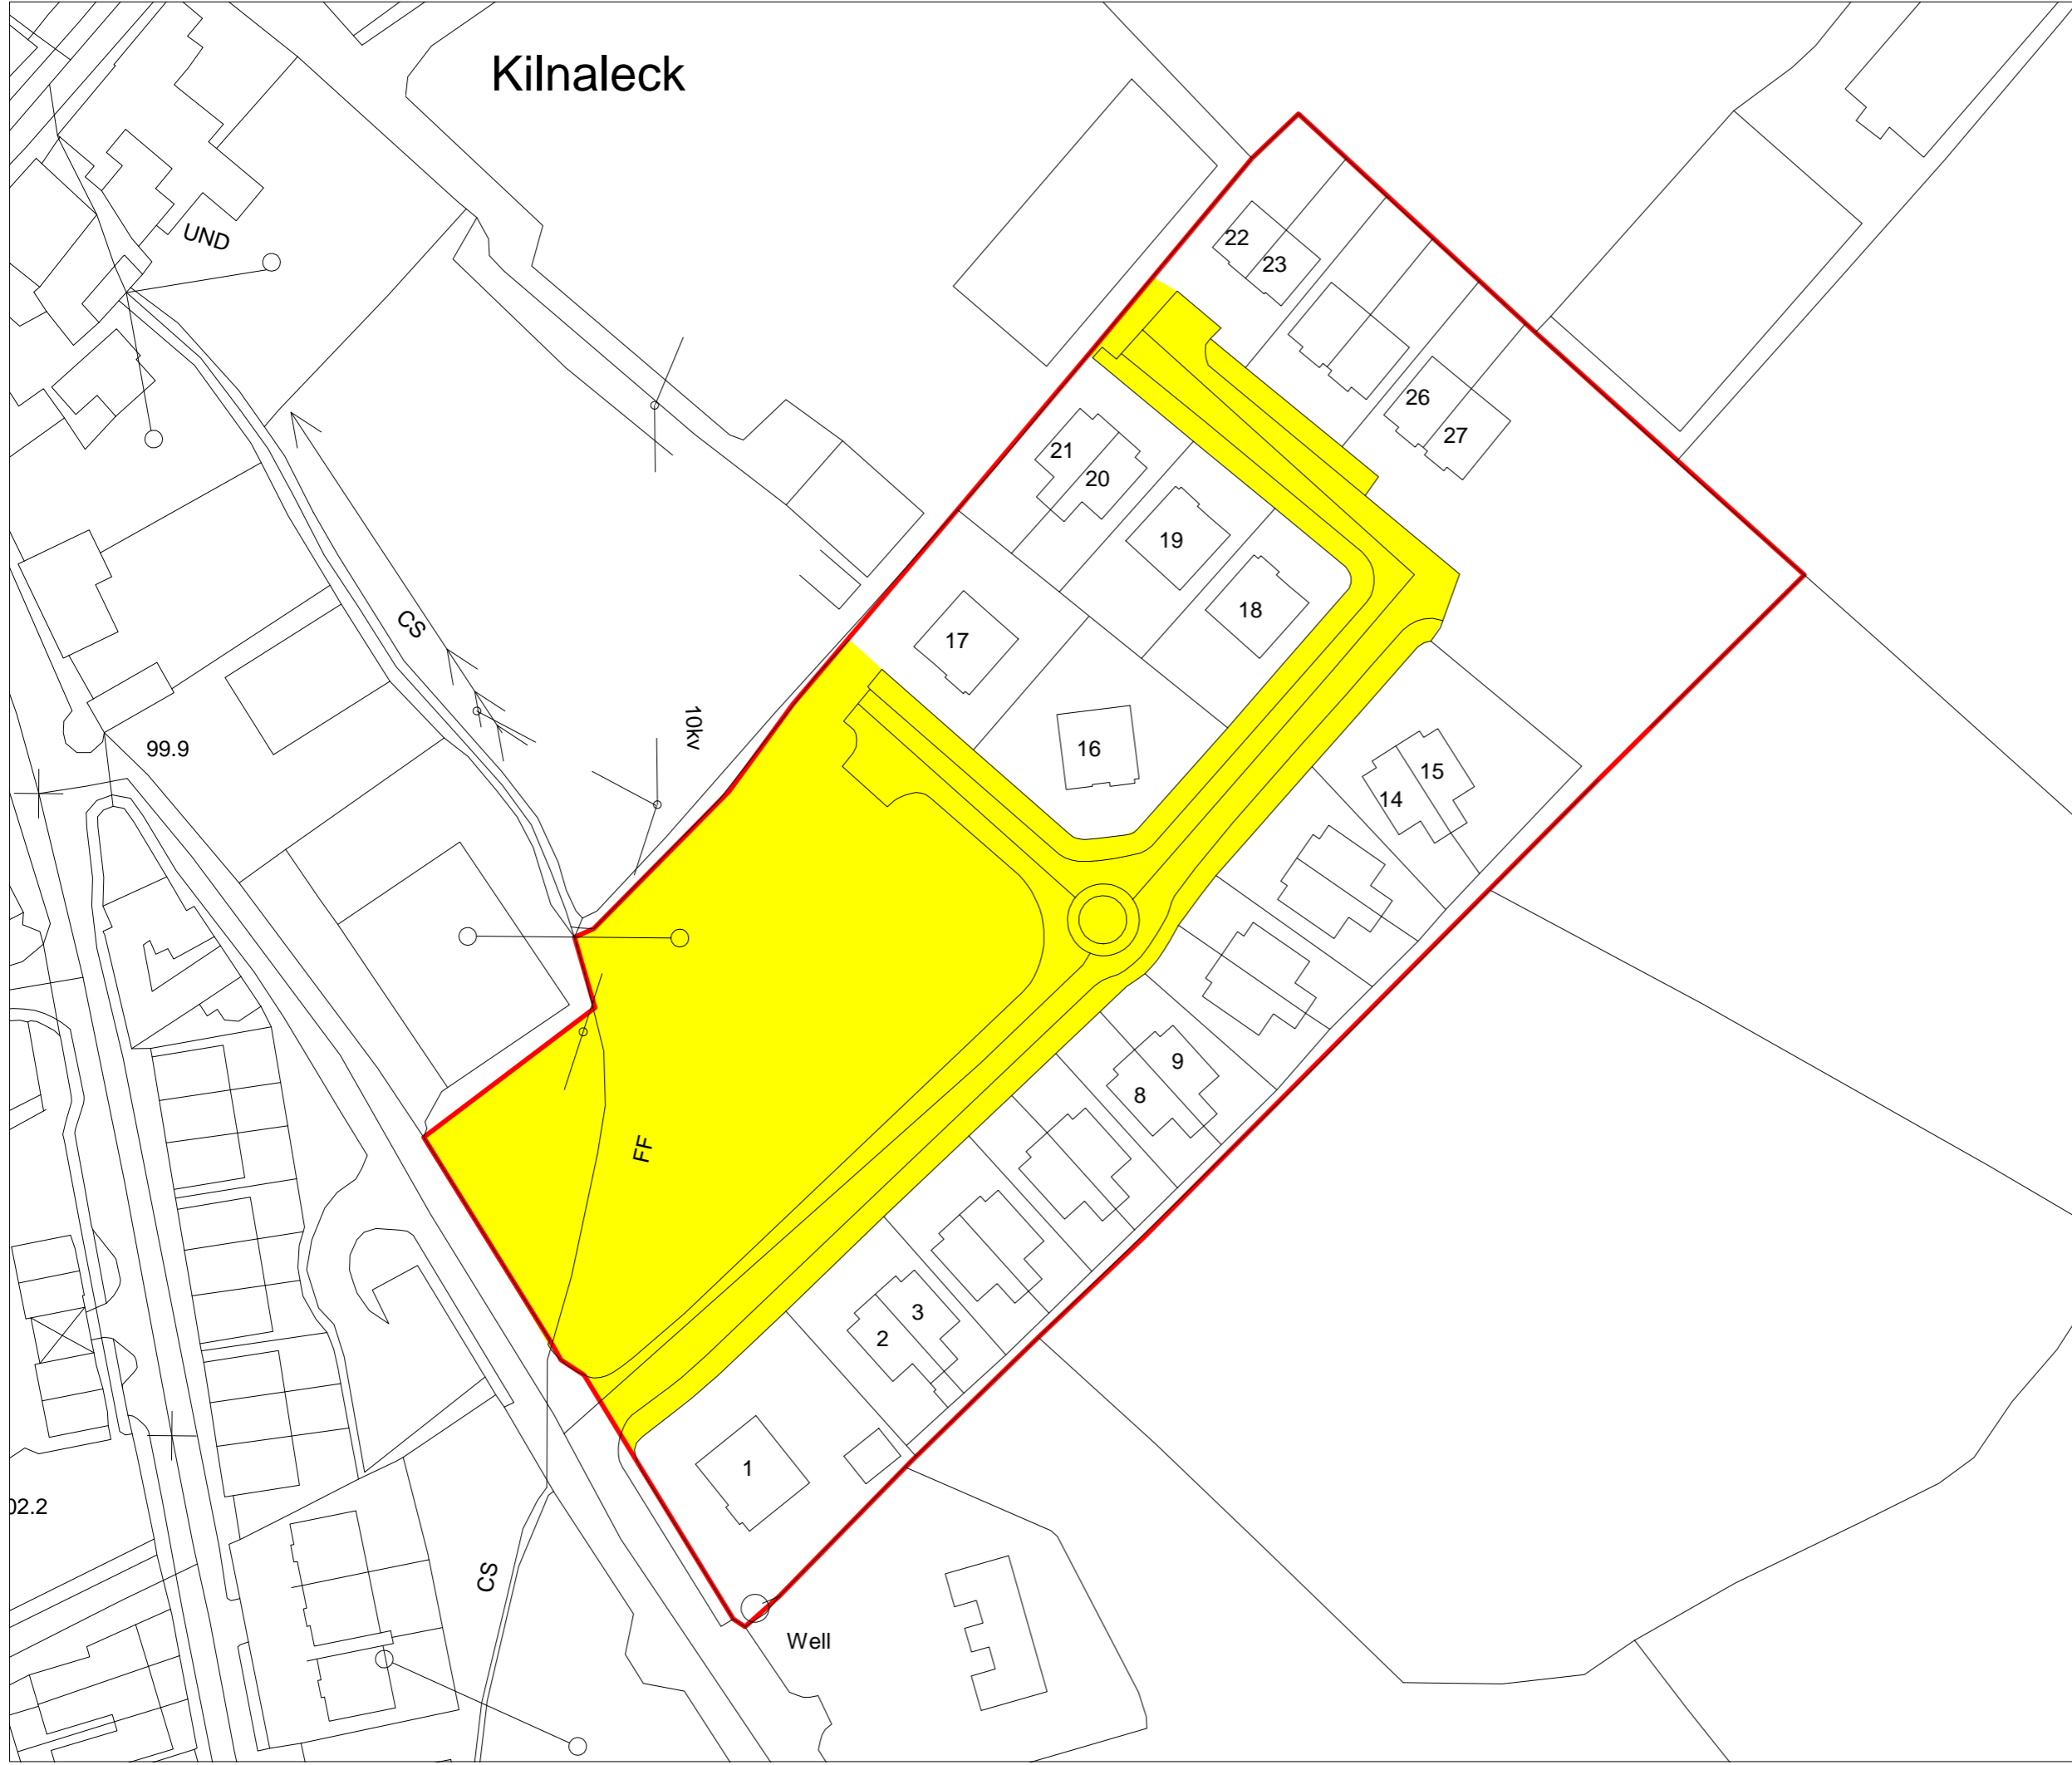

Kilnaleck

CAVAN COUNTY COUNCIL
Planning Department
Taking In Charge

Cúl Lana Kilnaleck

LEGEND

 Site Boundary

 Outline of Areas to be taken in charge, pursuant to the Planning and Development Acts 2000 (as amended) & Roads Act 1993

Date : 04/10/2018

Municipal District : Ballyjamesduff

Location: Kilnaleck,
Co.Cavan

Produced By: Collette Burns

Scale : NTS

Proposed Terms

Cavan County Council proposes taking the areas shown on the attached map in charge and applying any security held to carry out remedial works, prioritising the most urgent element of works with the security/deposits available.