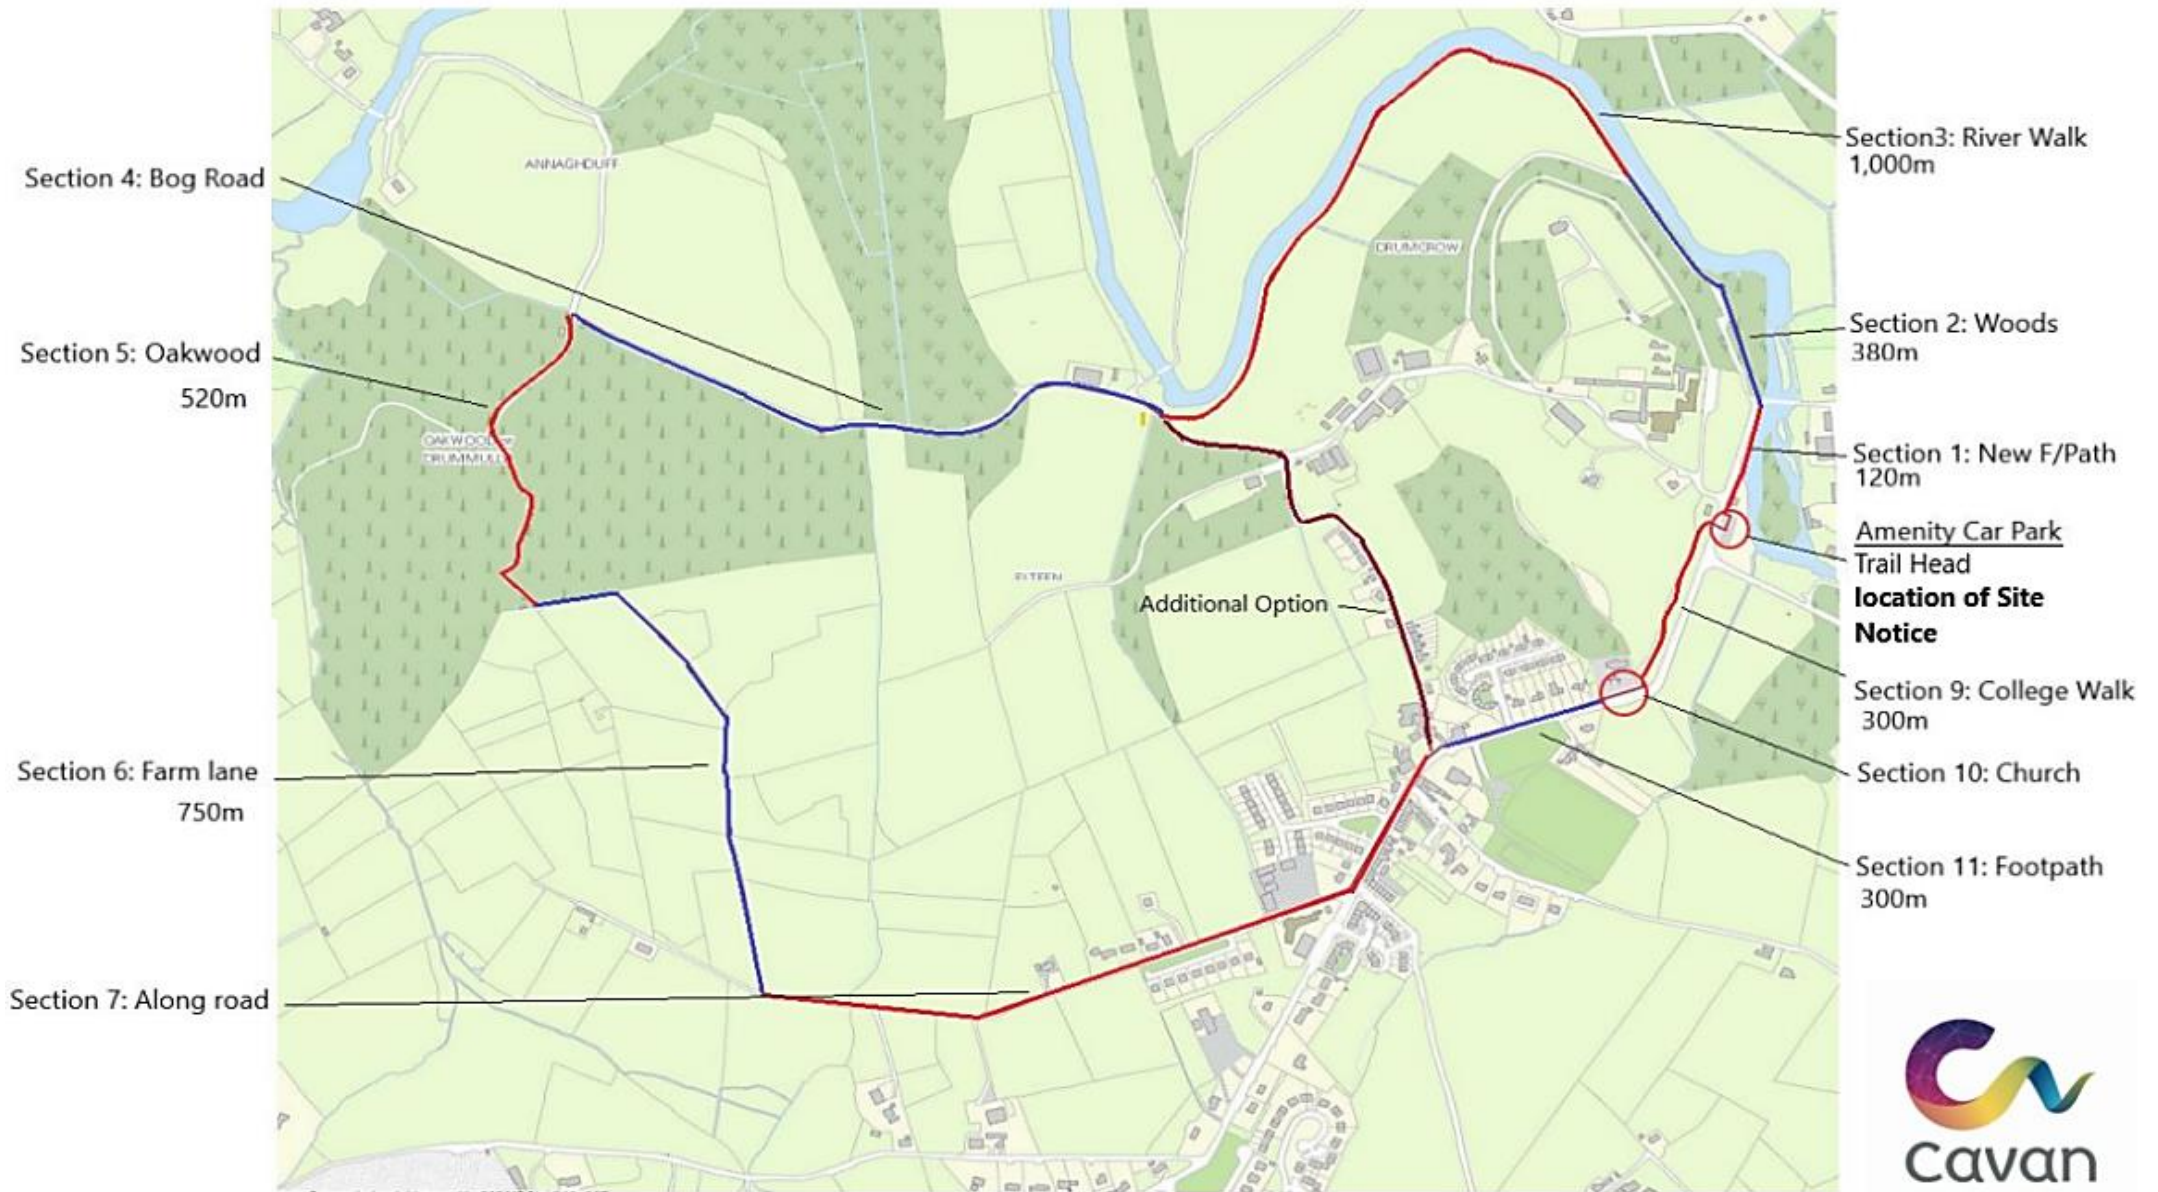

Proposed Ballyhaise River and Forest Trail

Trail Layout Map

Comhairle Contae an Chabháin
Cavan County Council