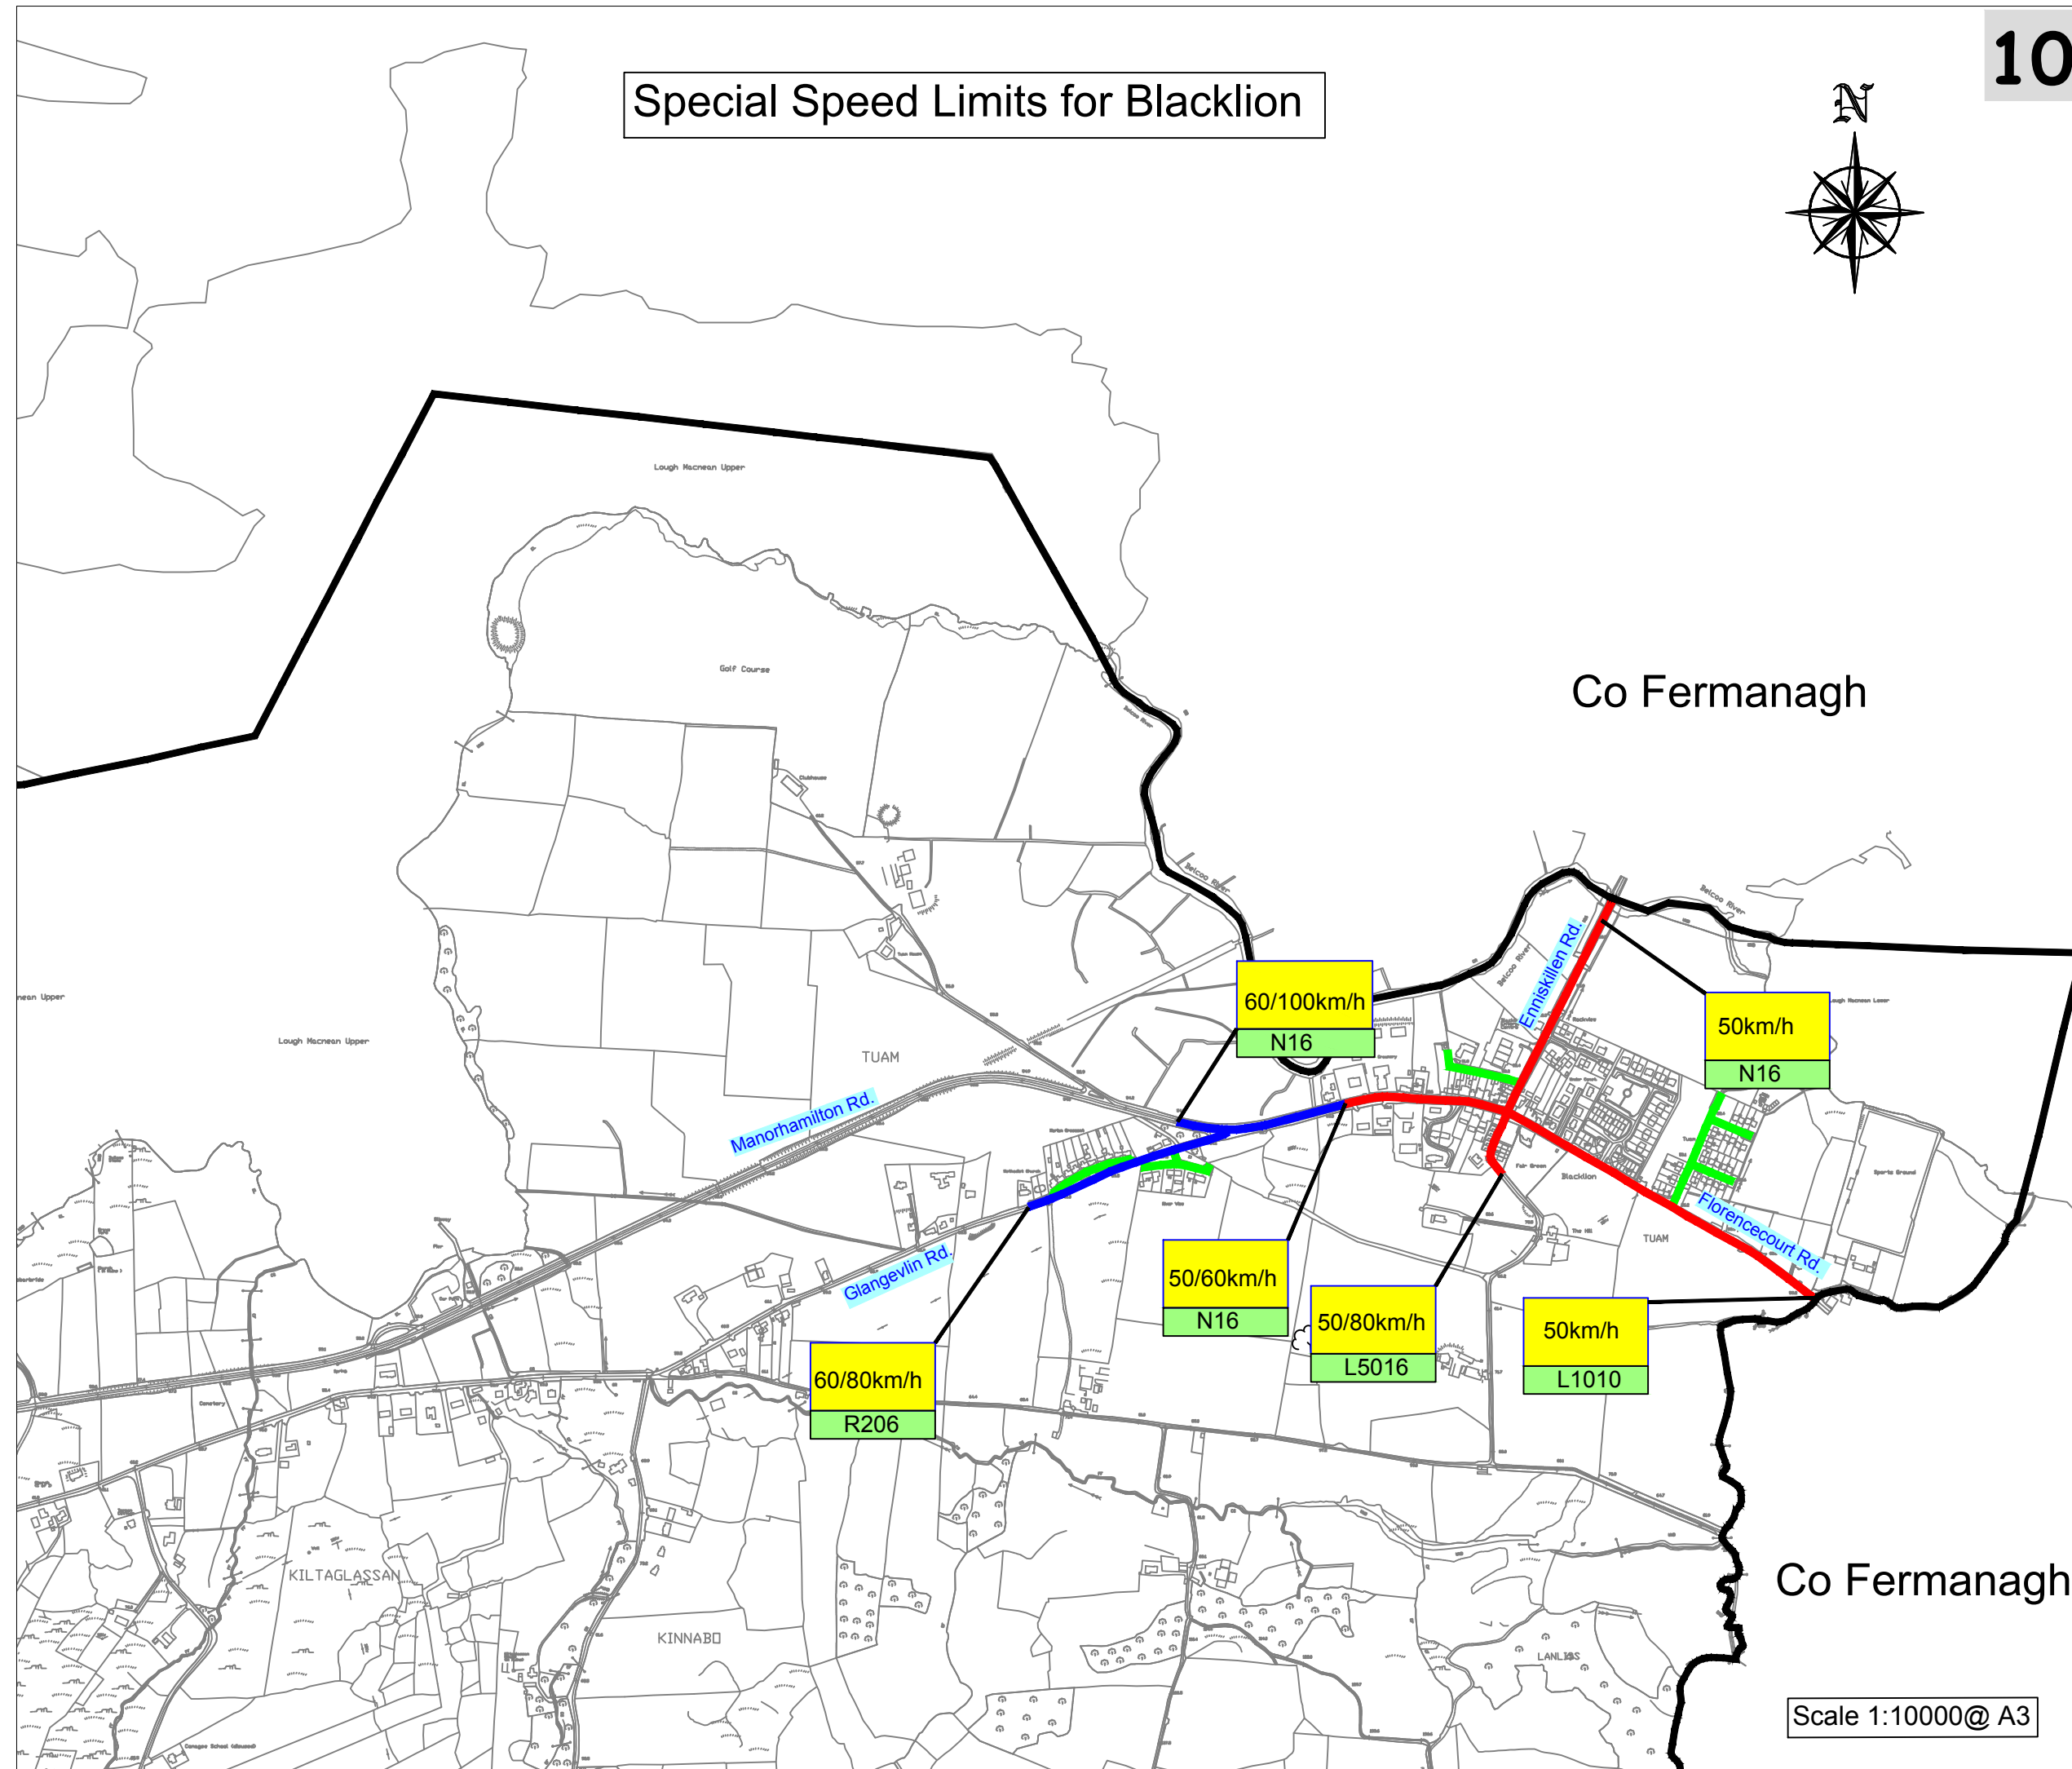

Special Speed Limits for Blacklion

10

Special Speed Limits for Blacklion

Legend	
30km/h zone shown	█
50km/h zone shown	█
60km/h zone shown	█

Please Note:-
This map is for reference purposes only.
Measurements to be taken from text in schedule.

CAVAN COUNTY COUNCIL

Special Speed Limits 2020

<p>Paddy Connaughton Director Of Services Roads And Infrastructure Cavan County Council Courthouse Farnham St. Cavan</p>	Date:- January 2020
	Drawn M.F.
	Checked O.M.
	Drawing No. 10

Scale 1:10000@ A3