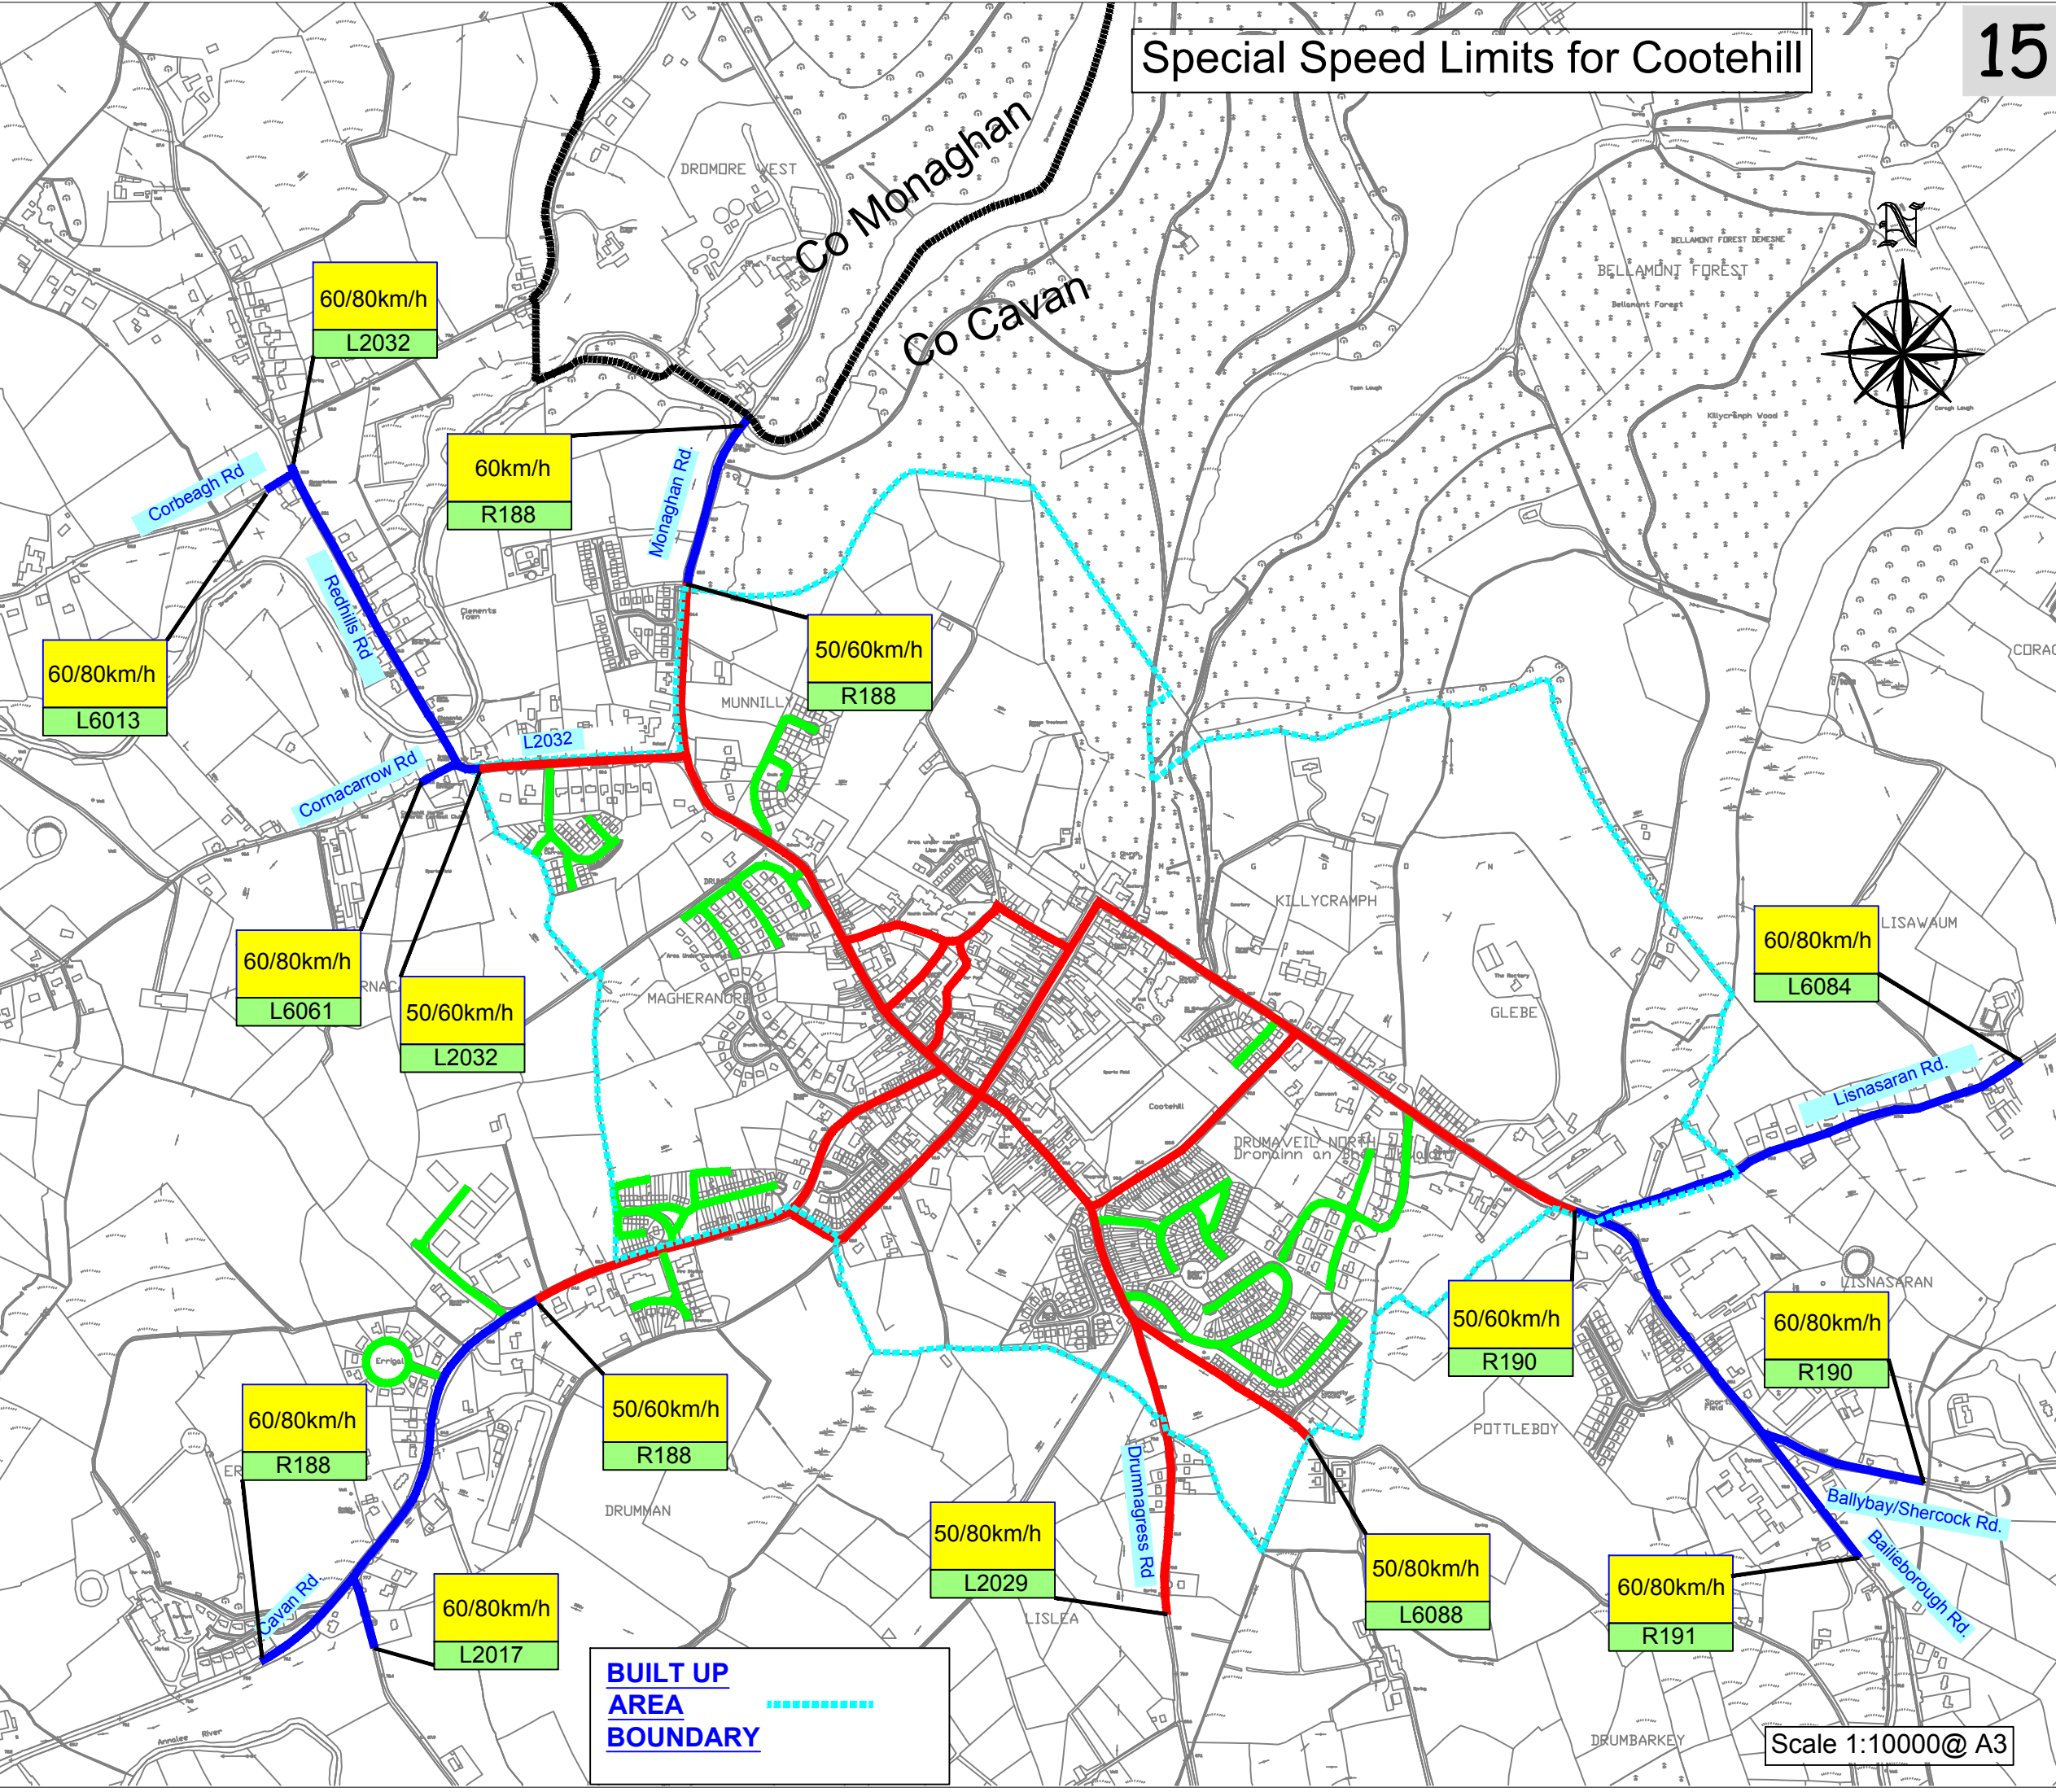

Special Speed Limits for Cootehill

15

Special Speed Limits for Cootehill

Legend

- 30km/h zone shown █
- 50km/h zone shown █
- 60km/h zone shown █

Please Note:-
This map is for reference purposes only.
Measurements to be taken from text in schedule.

CAVAN COUNTY COUNCIL

Special Speed Limits 2020

<p>Cavan Ceanábhaí, Contae an Chabháin Cavan County Council</p>	Paddy Connaughton Director Of Services Roads And Infrastructure Cavan County Council Courthouse Farnham St. Cavan	Date:- January 2020 Drawn M.F. Checked O.M. Drawing No. 15
---	---	---

Scale 1:10000@ A3