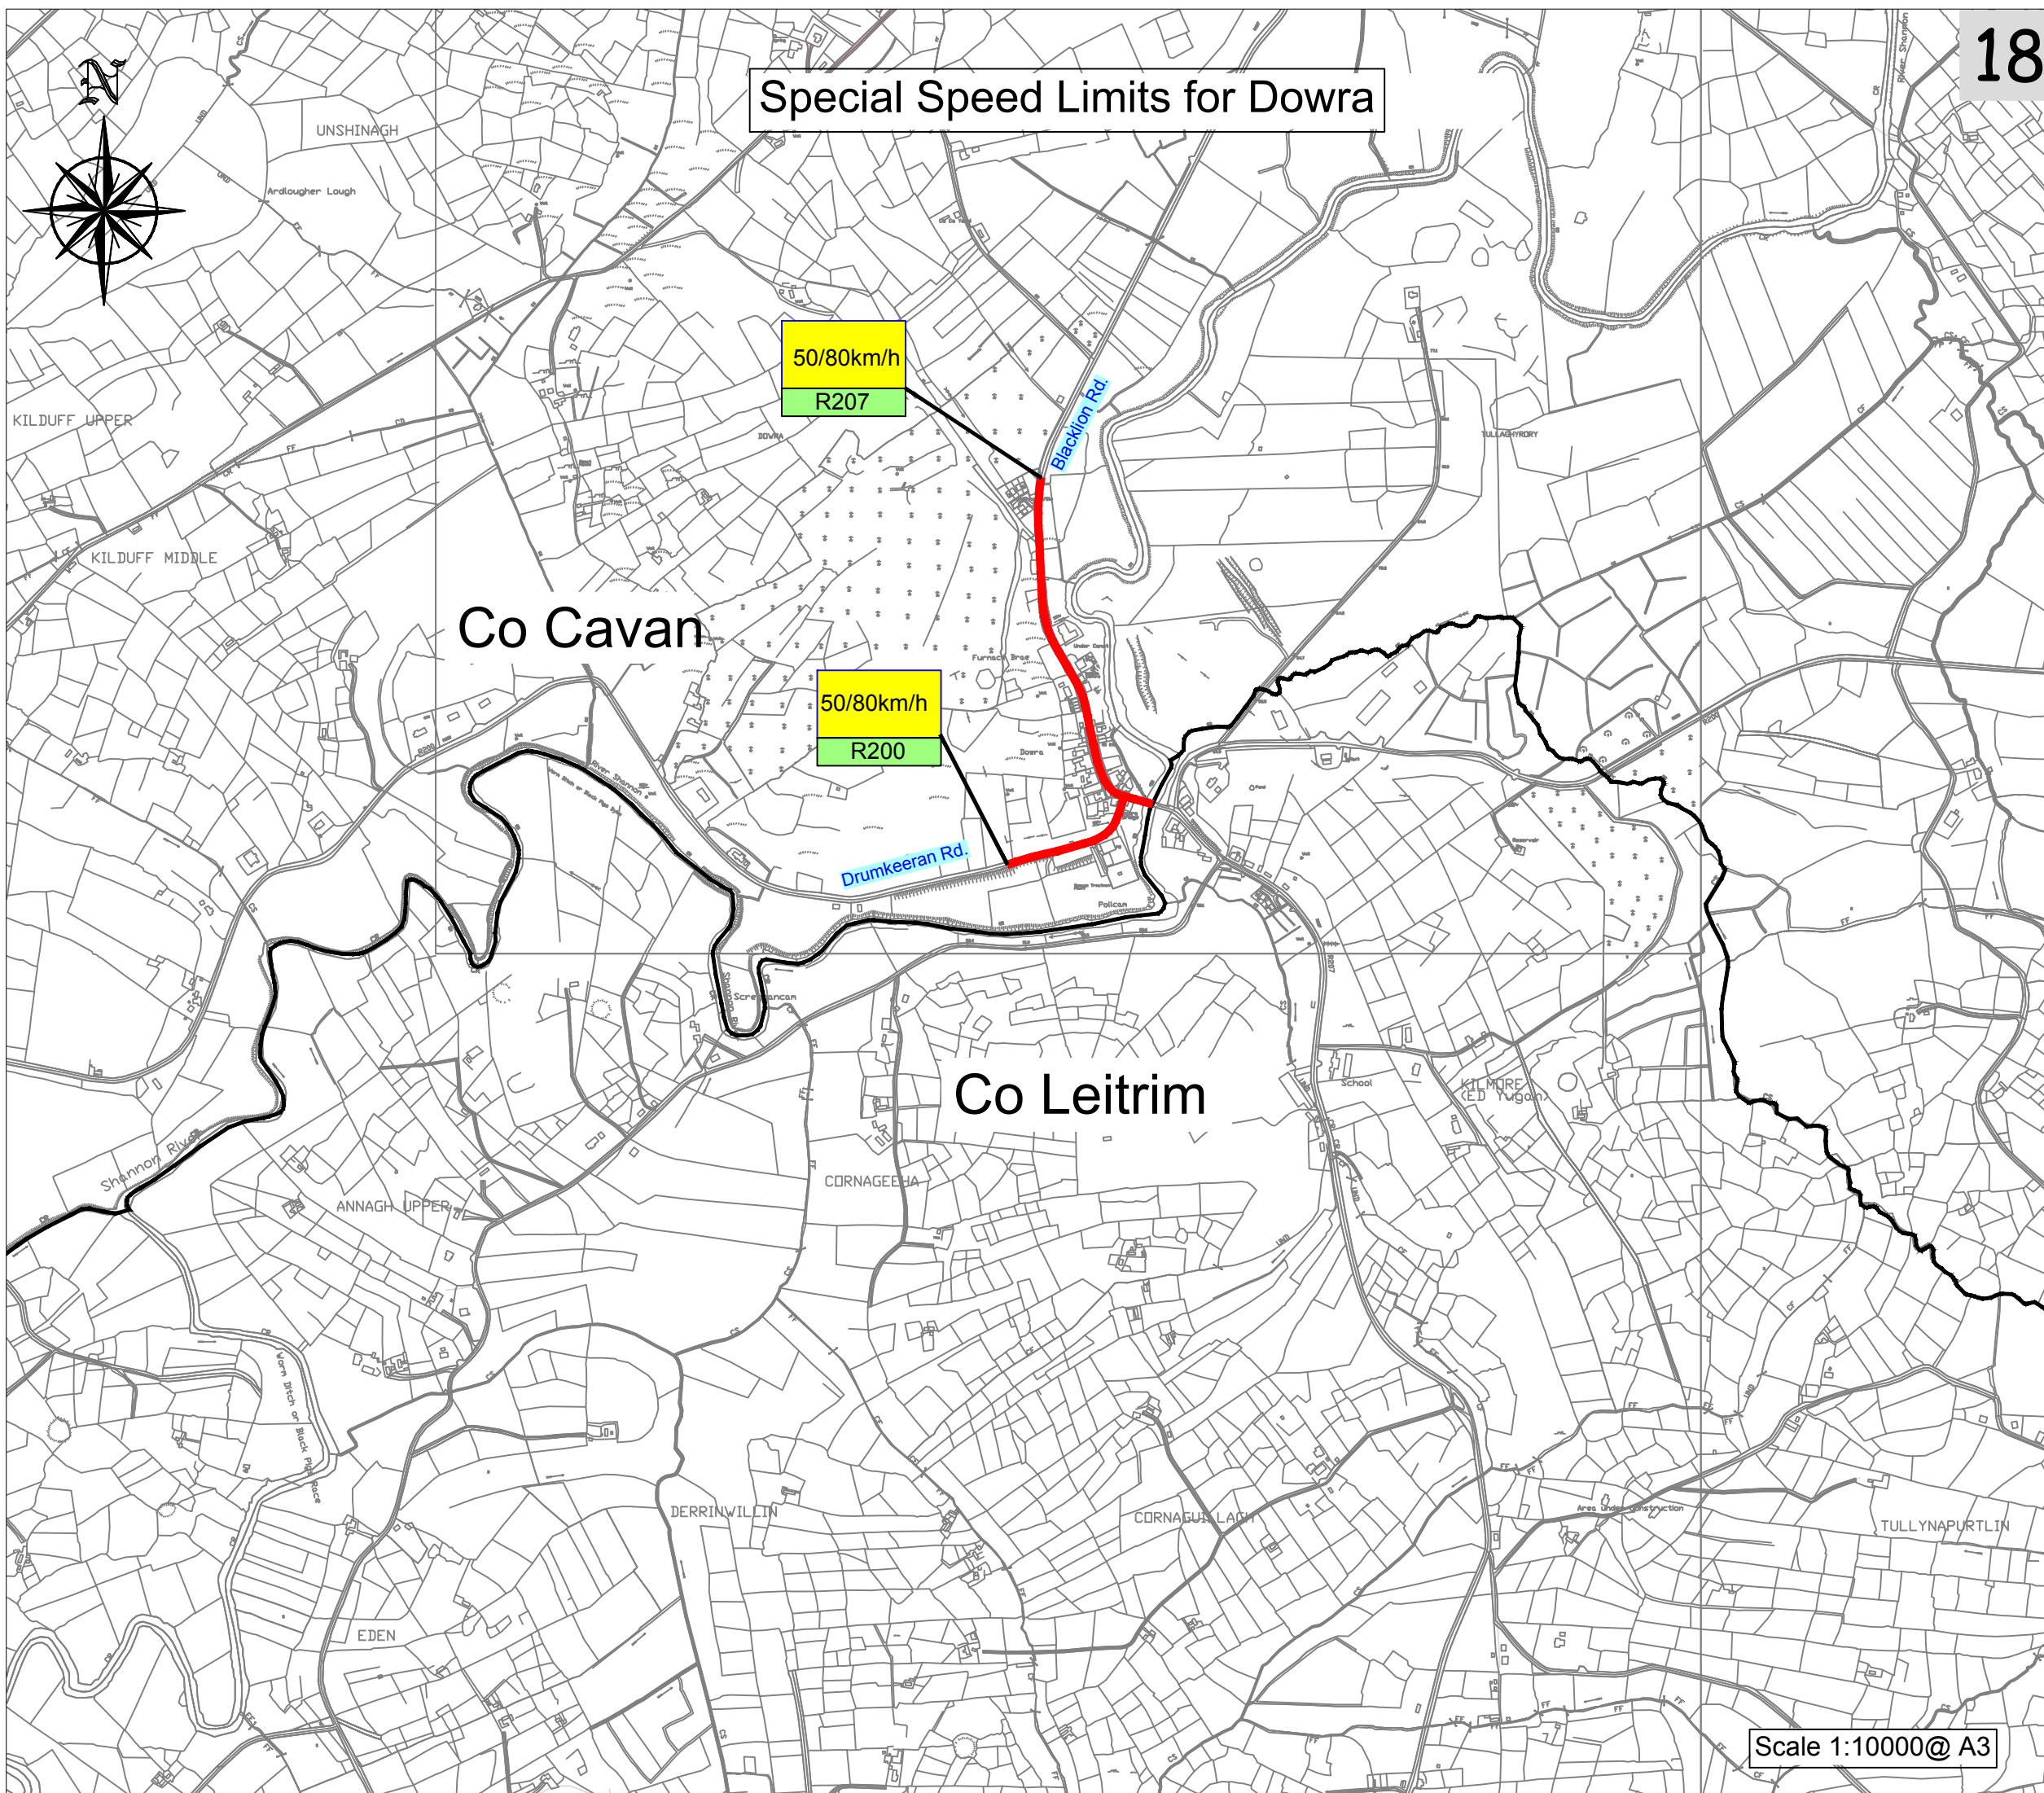

# Special Speed Limits for Dowra

Legend

- 30km/h zone shown █
- 50km/h zone shown █
- 60km/h zone shown █

Please Note:-  
 This map is for reference purposes only.  
 Measurements to be taken from text in schedule.

CAVAN COUNTY COUNCIL

Special Speed Limits 2020

 <p>Paddy Connaughton        Director Of Services        Roads And Infrastructure        Cavan County Council        Courthouse        Farnham St.        Cavan</p>	Date:- January 2020
	Drawn M.F.
	Checked O.M.
	Drawing No. 18

Scale 1:10000@ A3