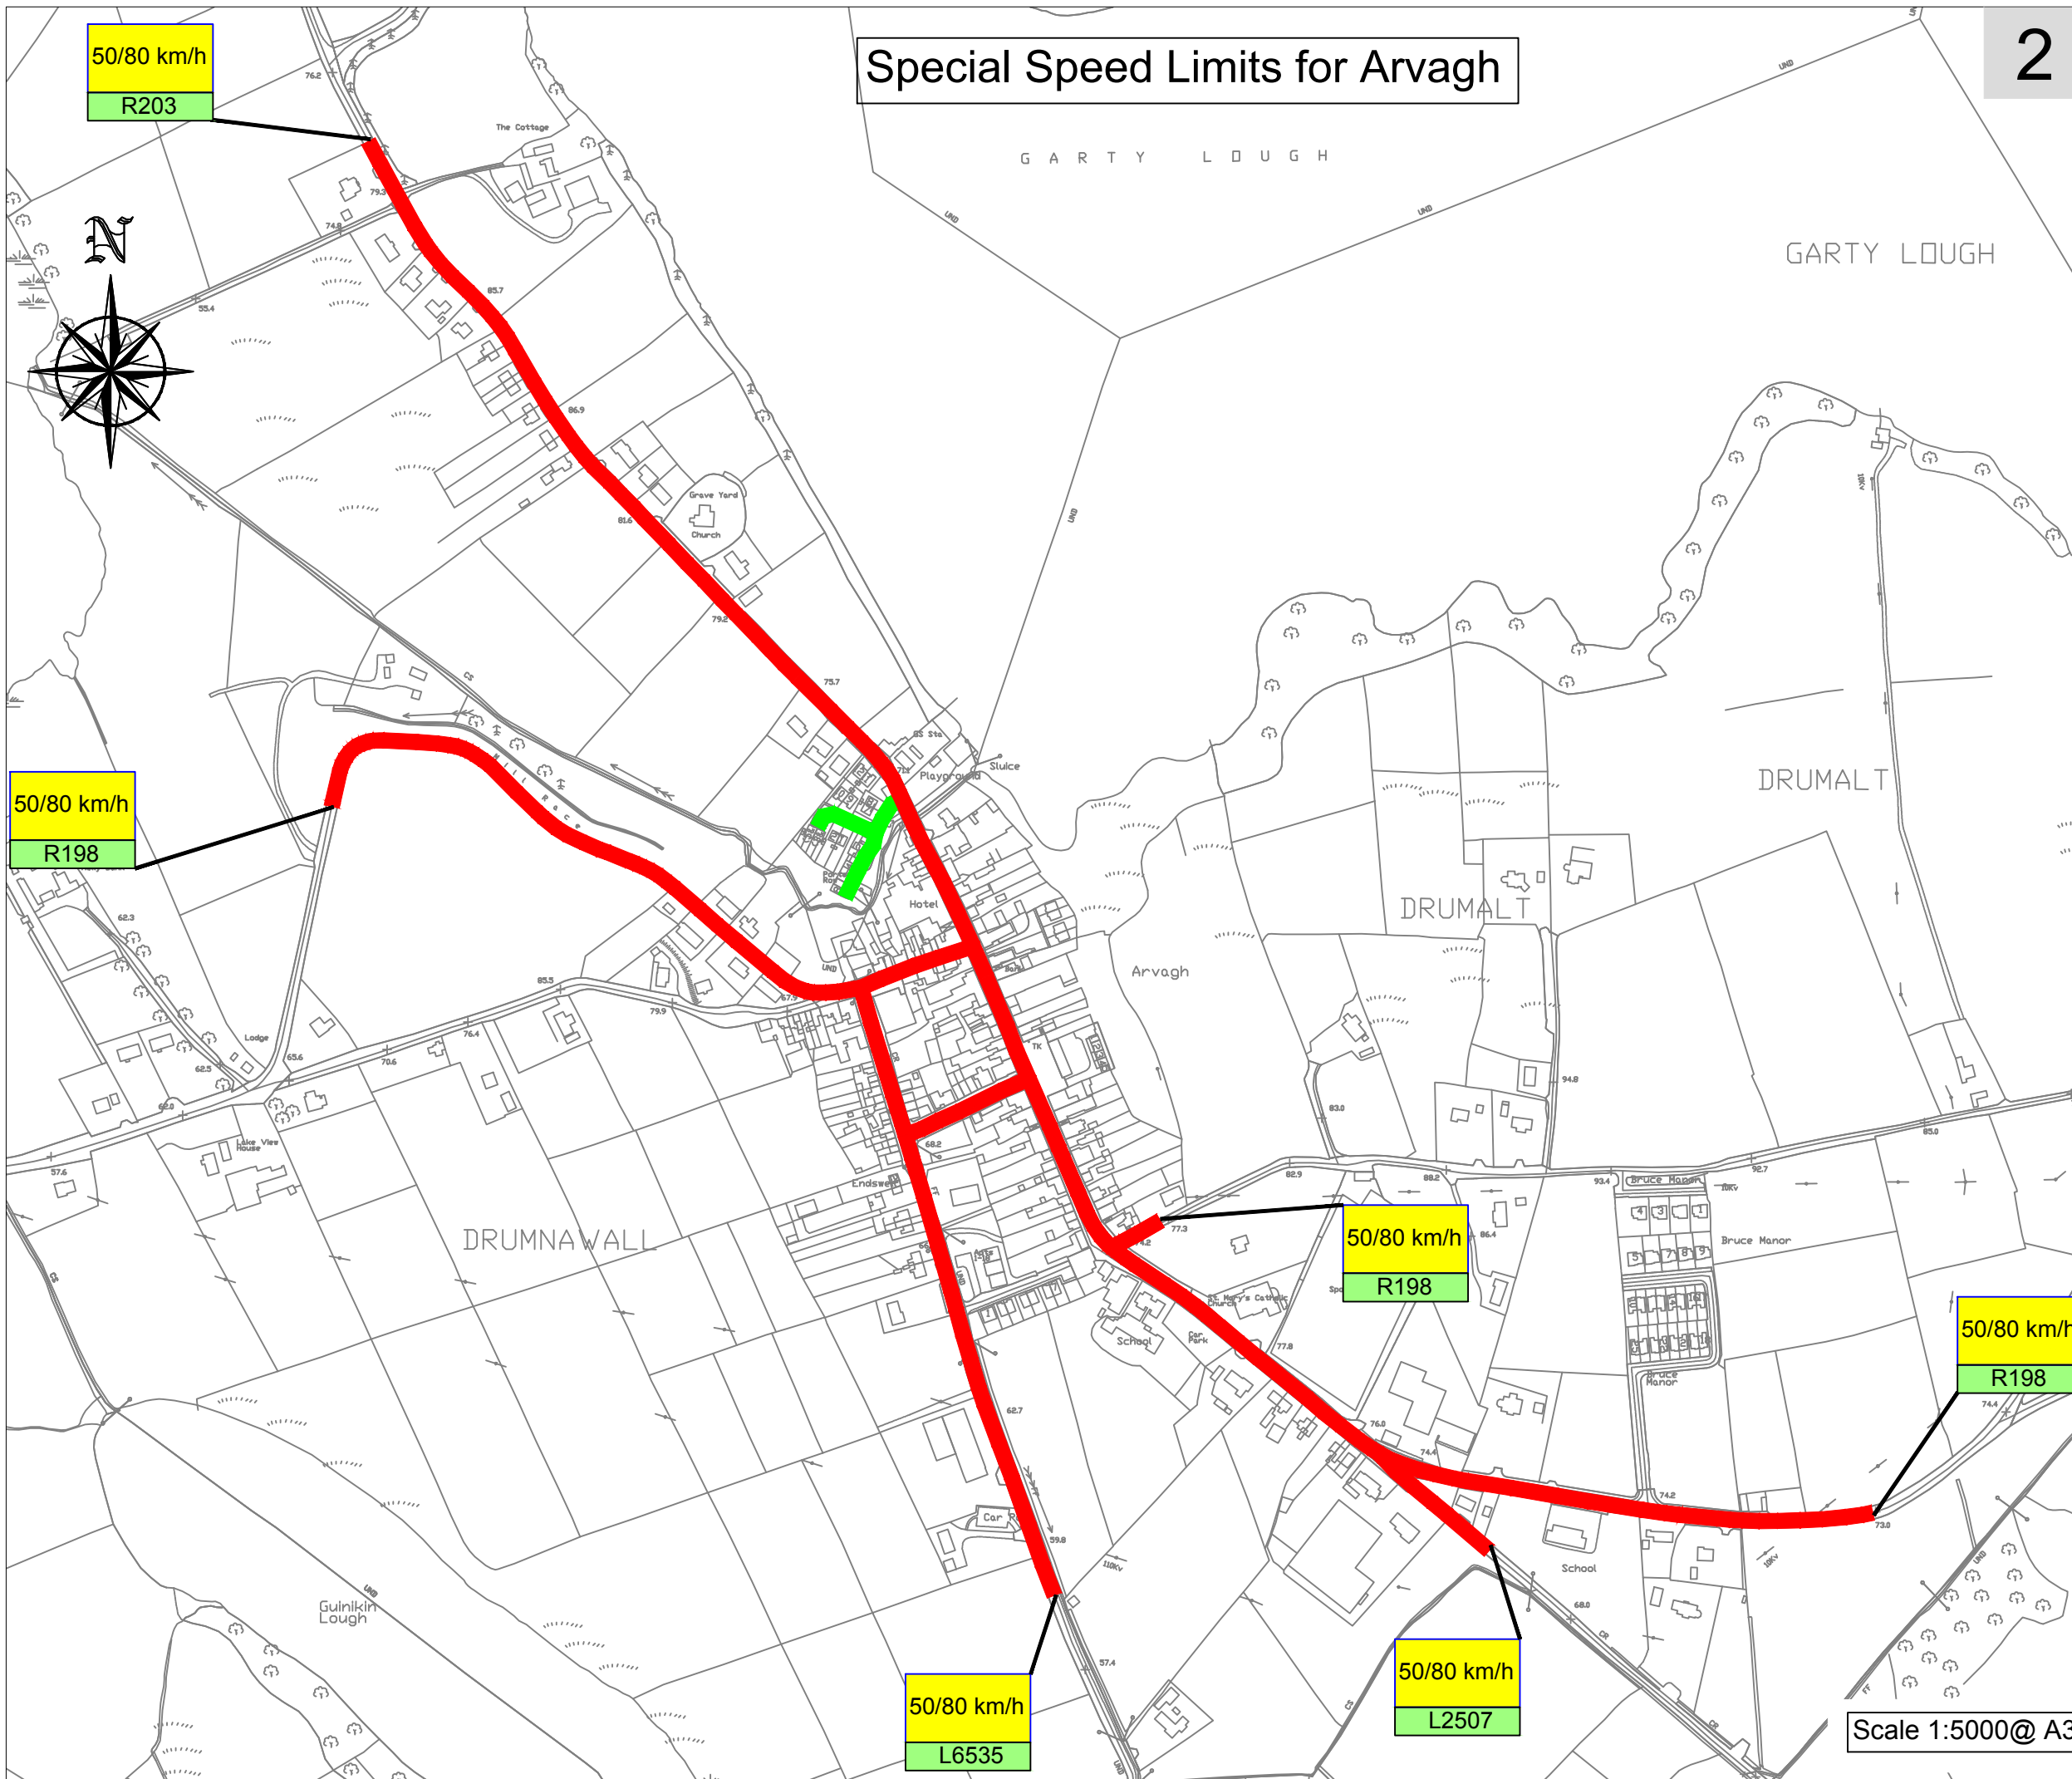

Special Speed Limits for Arvagh

Legend

- 30km/h zone shown █
- 50km/h zone shown █
- 60km/h zone shown █

Please Note:-
 This map is for reference purposes only.
 Measurements to be taken from text in schedule.

CAVAN COUNTY COUNCIL

Special Speed Limits 2020

 <p>Paddy Connaughton Director Of Services Roads And Infrastructure Cavan County Council Courthouse Farnham St. Cavan</p>	Date:- January 2020
	Drawn M.F.
	Checked O.M.
	Drawing No .2

Scale 1:5000@ A3