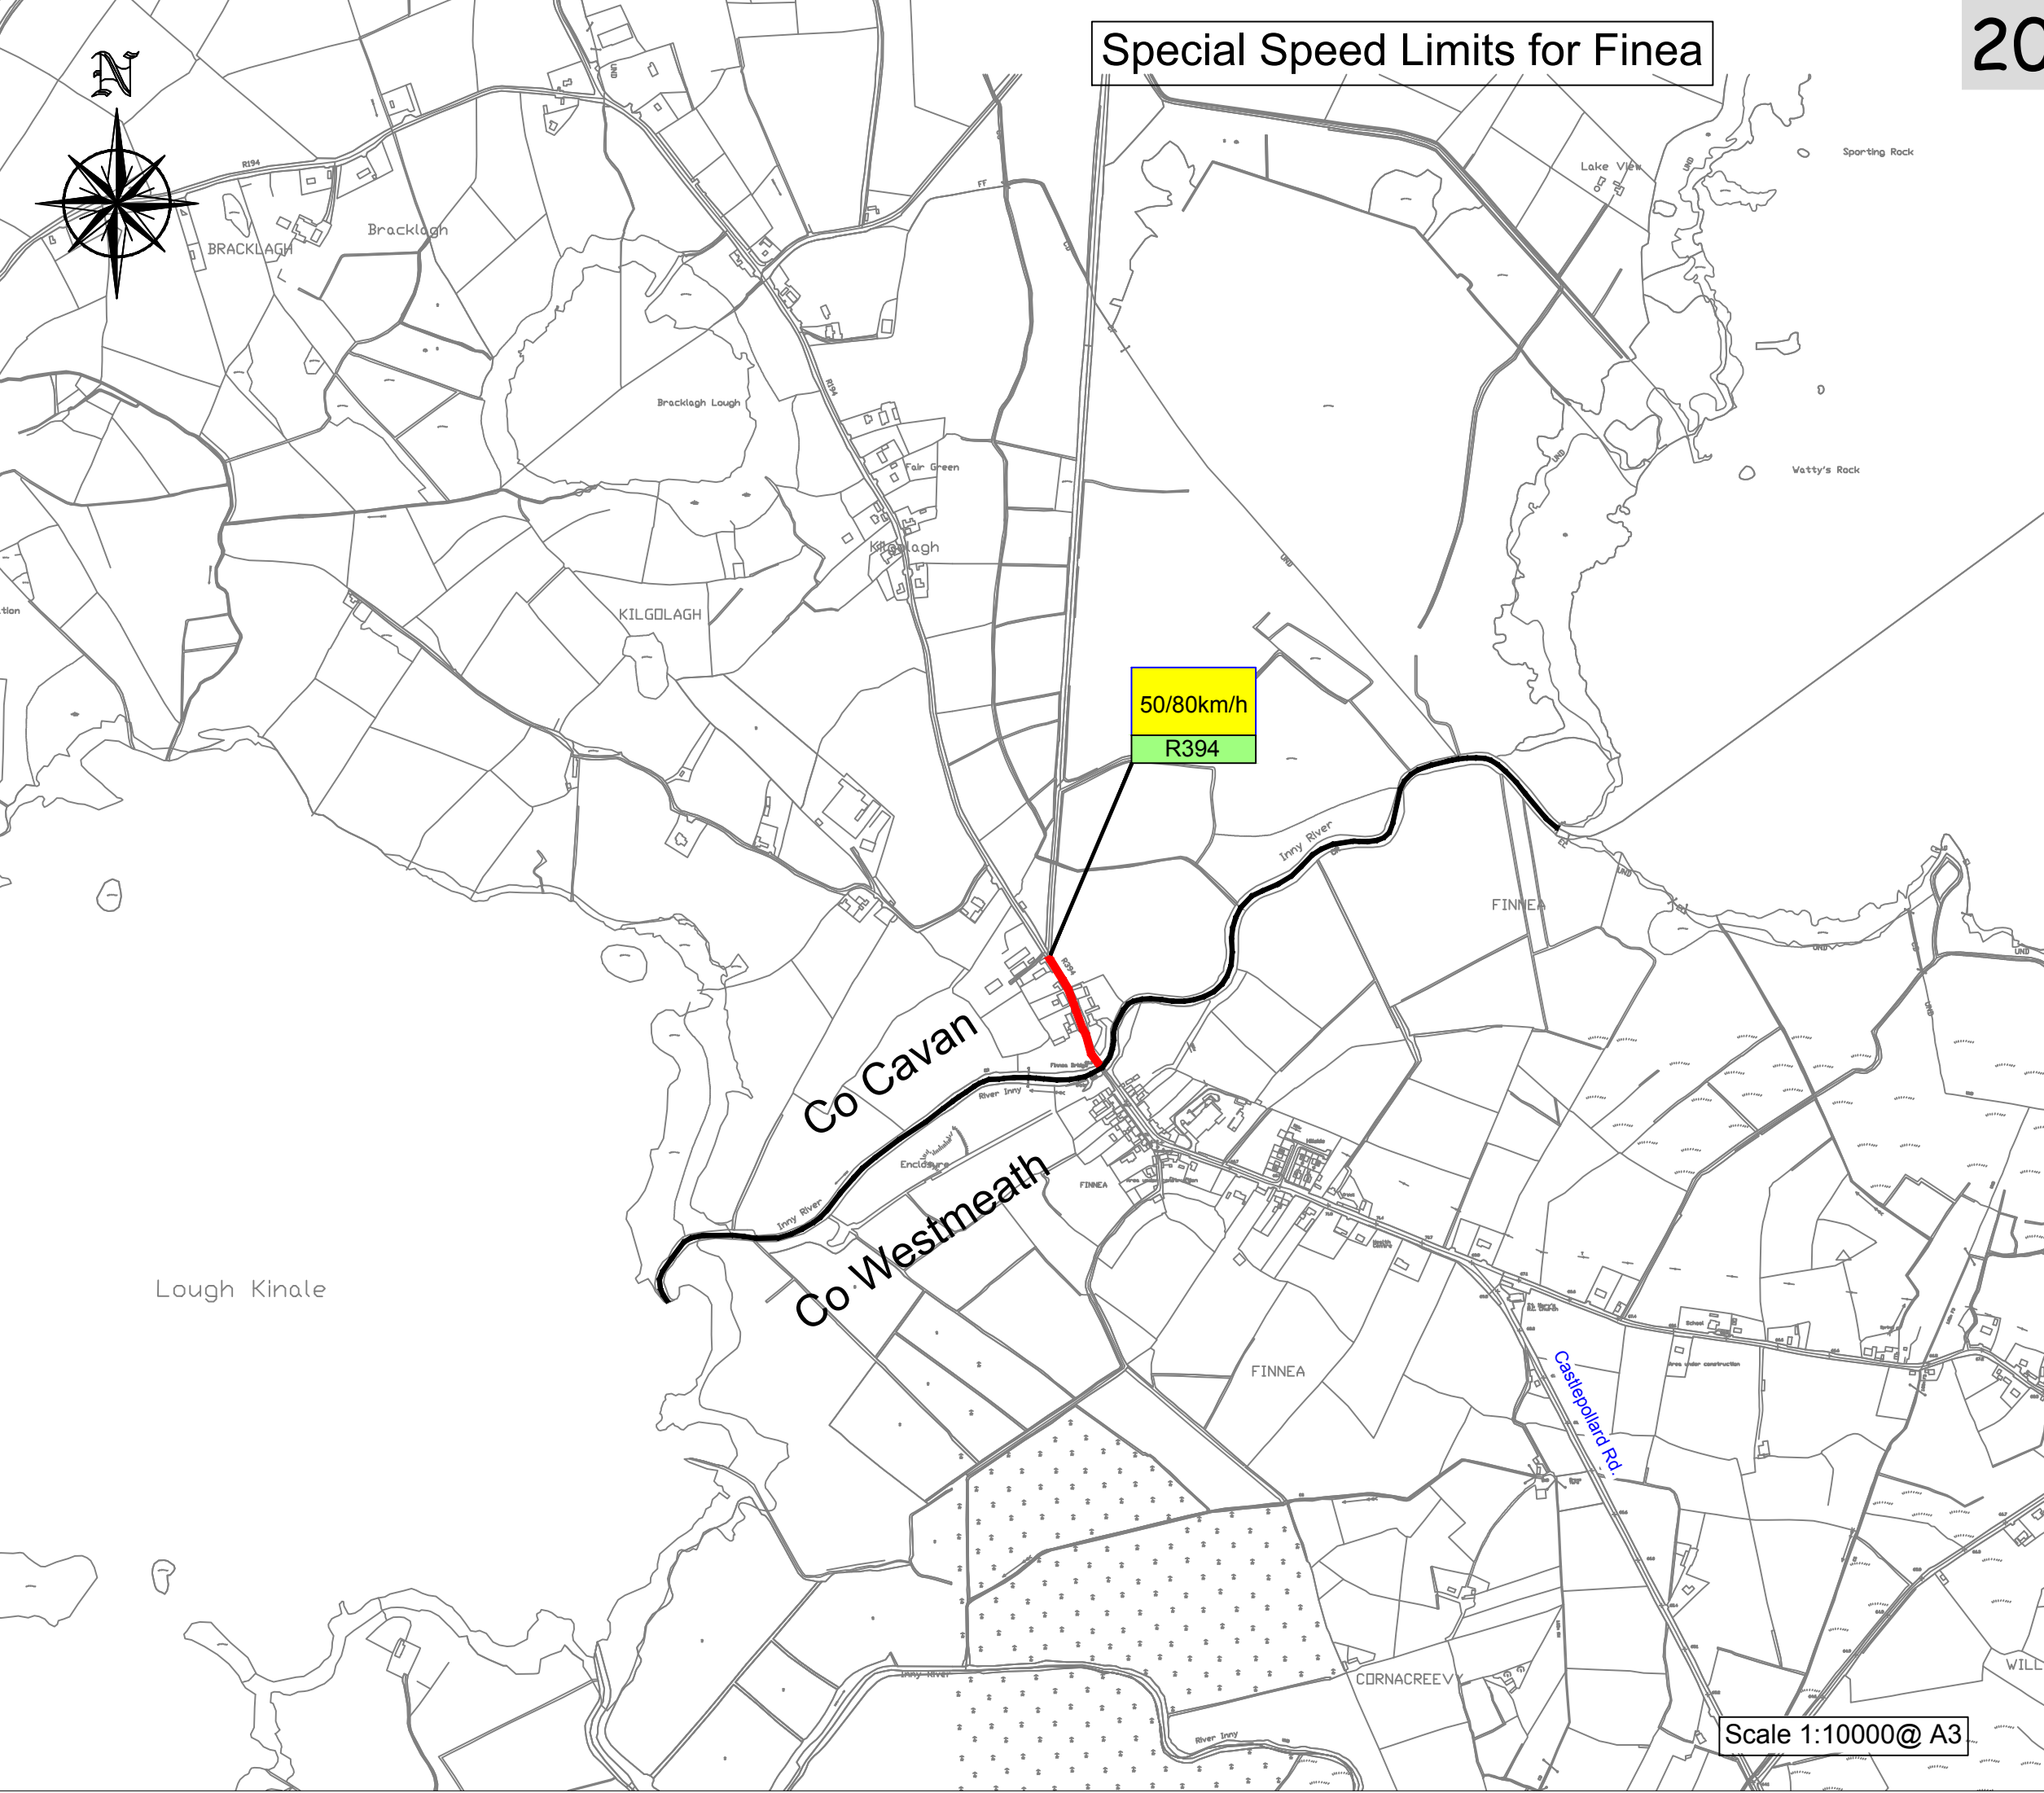

# Special Speed Limits for Finea

## Special Speed Limits for Finea

Legend

- 30km/h zone shown █
- 50km/h zone shown █
- 60km/h zone shown █

Please Note:-  
This map is for reference purposes only.  
Measurements to be taken from text in schedule.