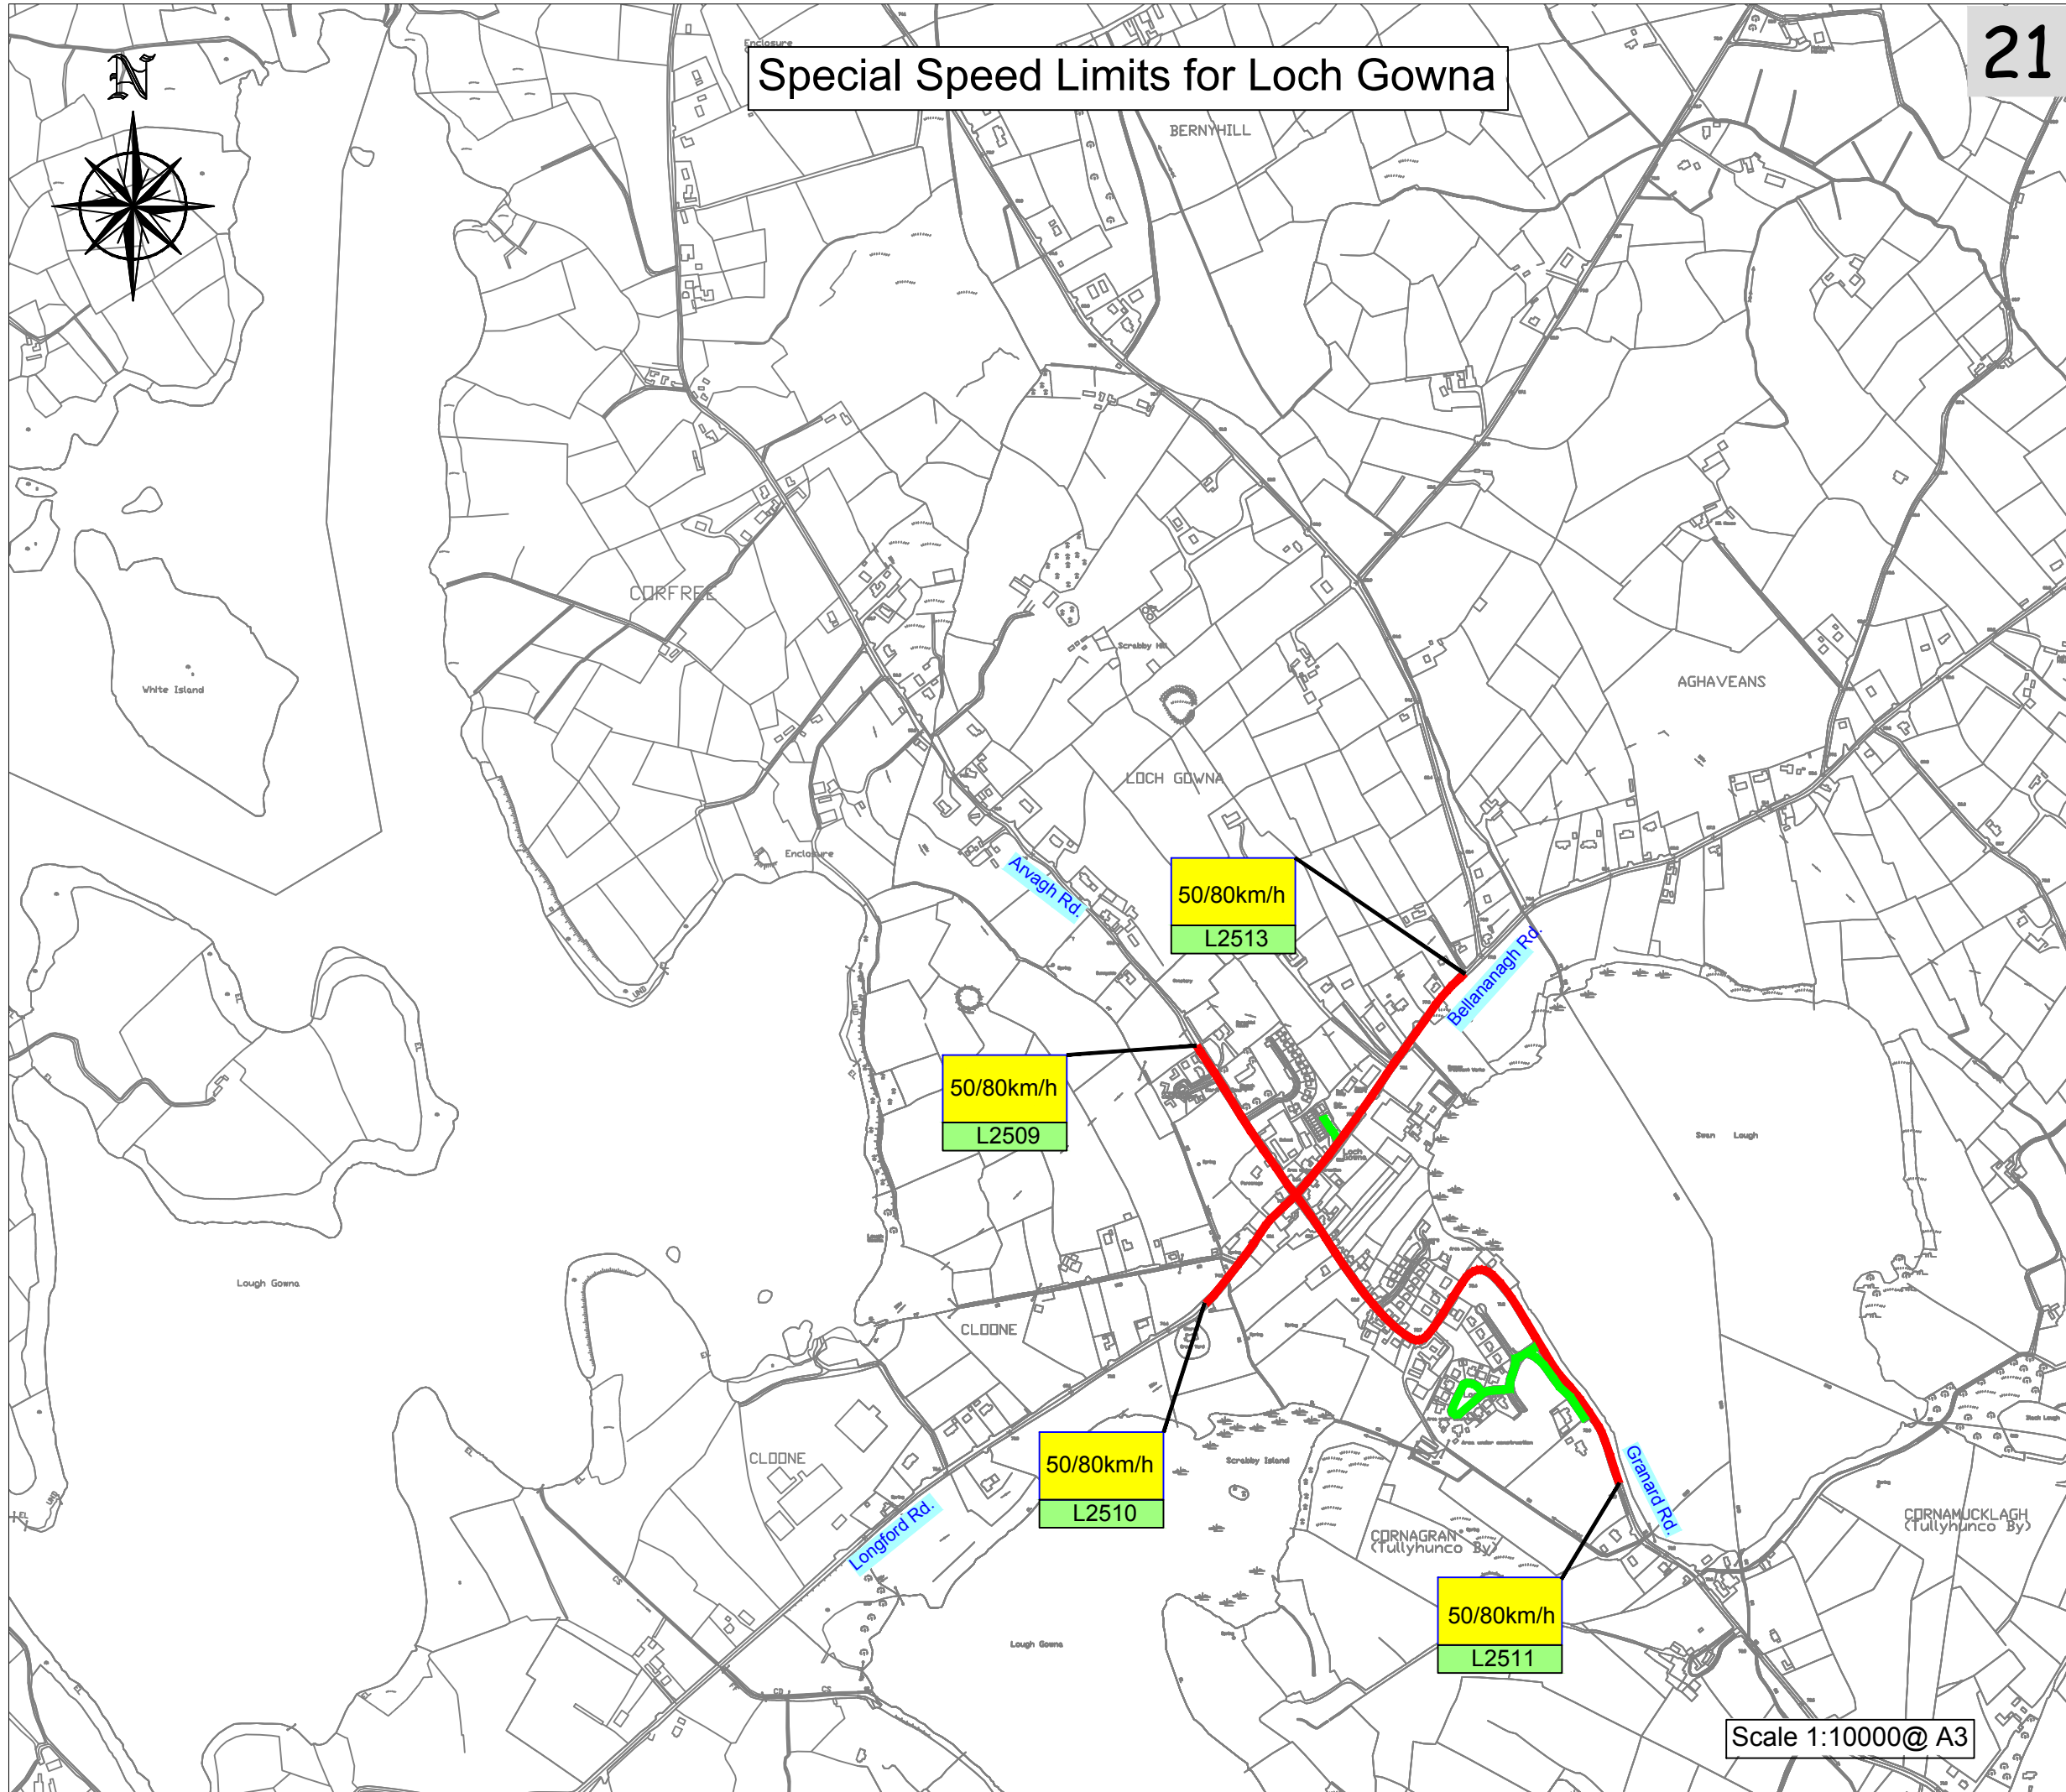

# Special Speed Limits for Loch Gowna

Special Speed Limits for Loch Gowna

Legend

- 30km/h zone shown █
- 50km/h zone shown █
- 60km/h zone shown █

Please Note:-  
 This map is for reference purposes only.  
 Measurements to be taken from text in schedule.

CAVAN COUNTY COUNCIL

Special Speed Limits 2020

 <p>Paddy Connaughton        Director Of Services        Roads And Infrastructure        Cavan County Council        Courthouse        Farnham St.        Cavan</p>	Date:- January 2020
	Drawn M.F.
	Checked O.M.
	Drawing No. 21

Scale 1:10000@ A3