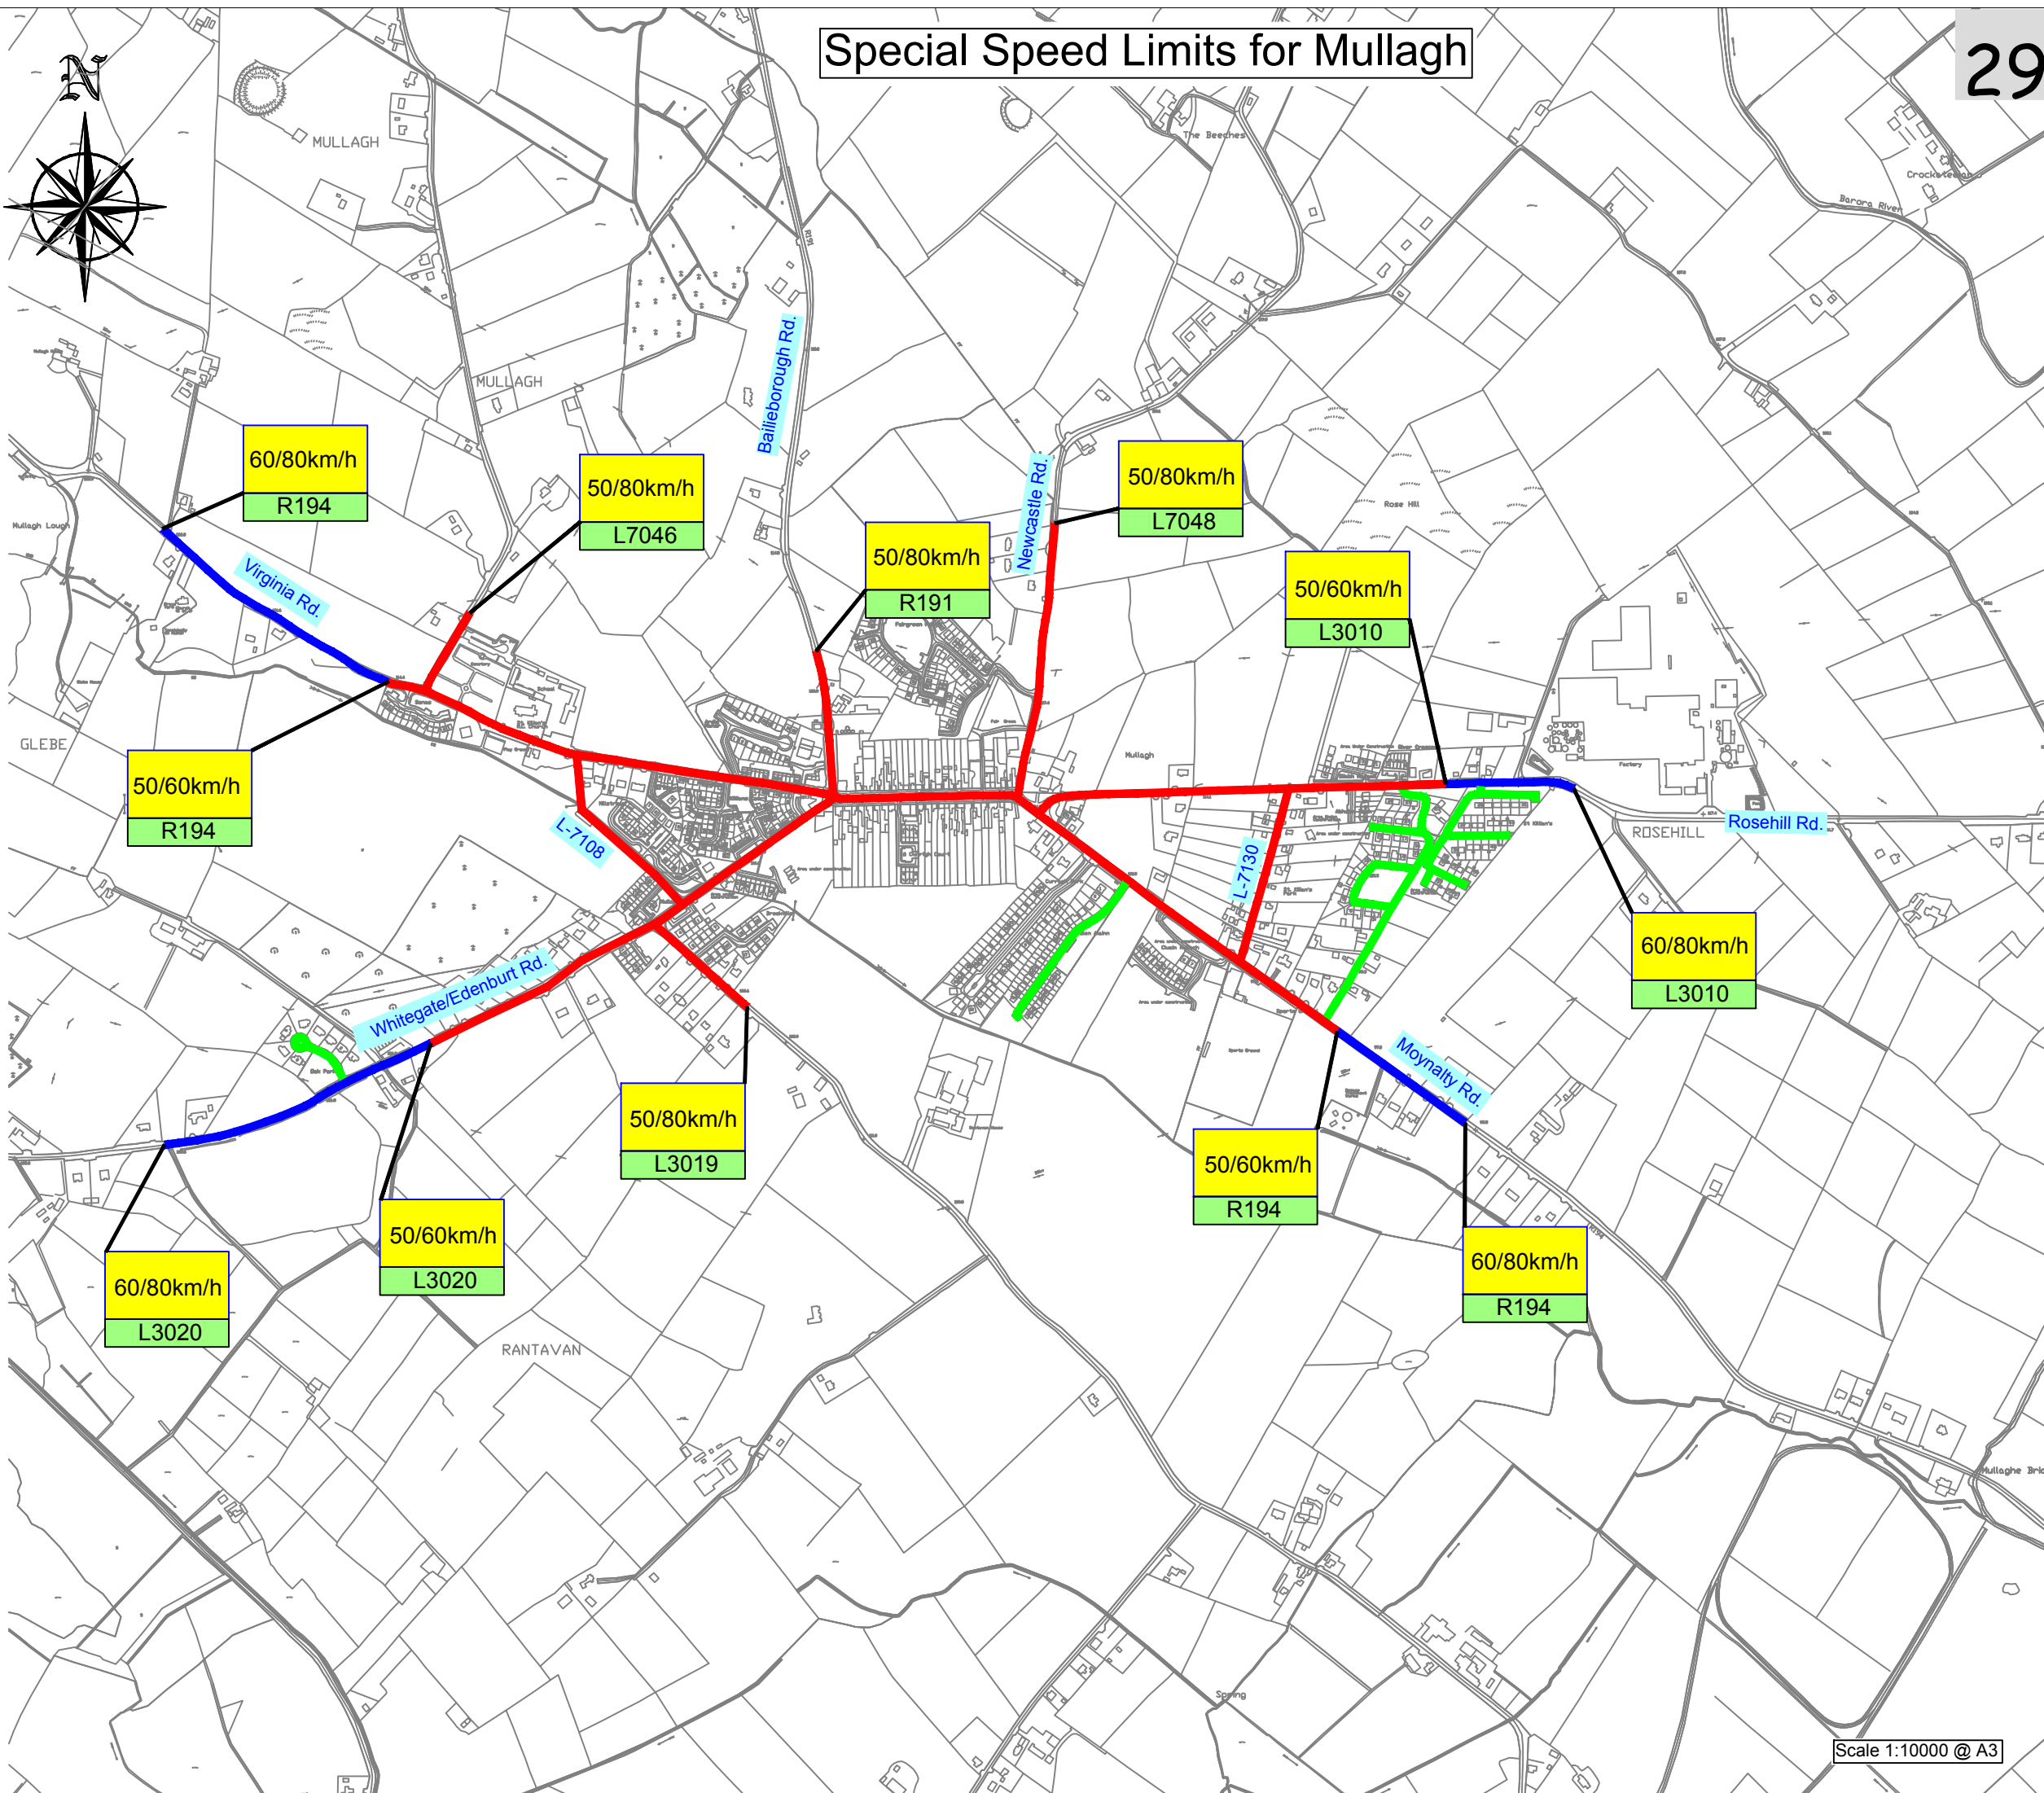

# Special Speed Limits for Mullagh

29

## Special Speed Limits for Mullagh

Legend

- 30km/h zone shown █
- 50km/h zone shown █
- 60km/h zone shown █

Please Note:-  
This map is for reference purposes only.  
Measurements to be taken from text in schedule.