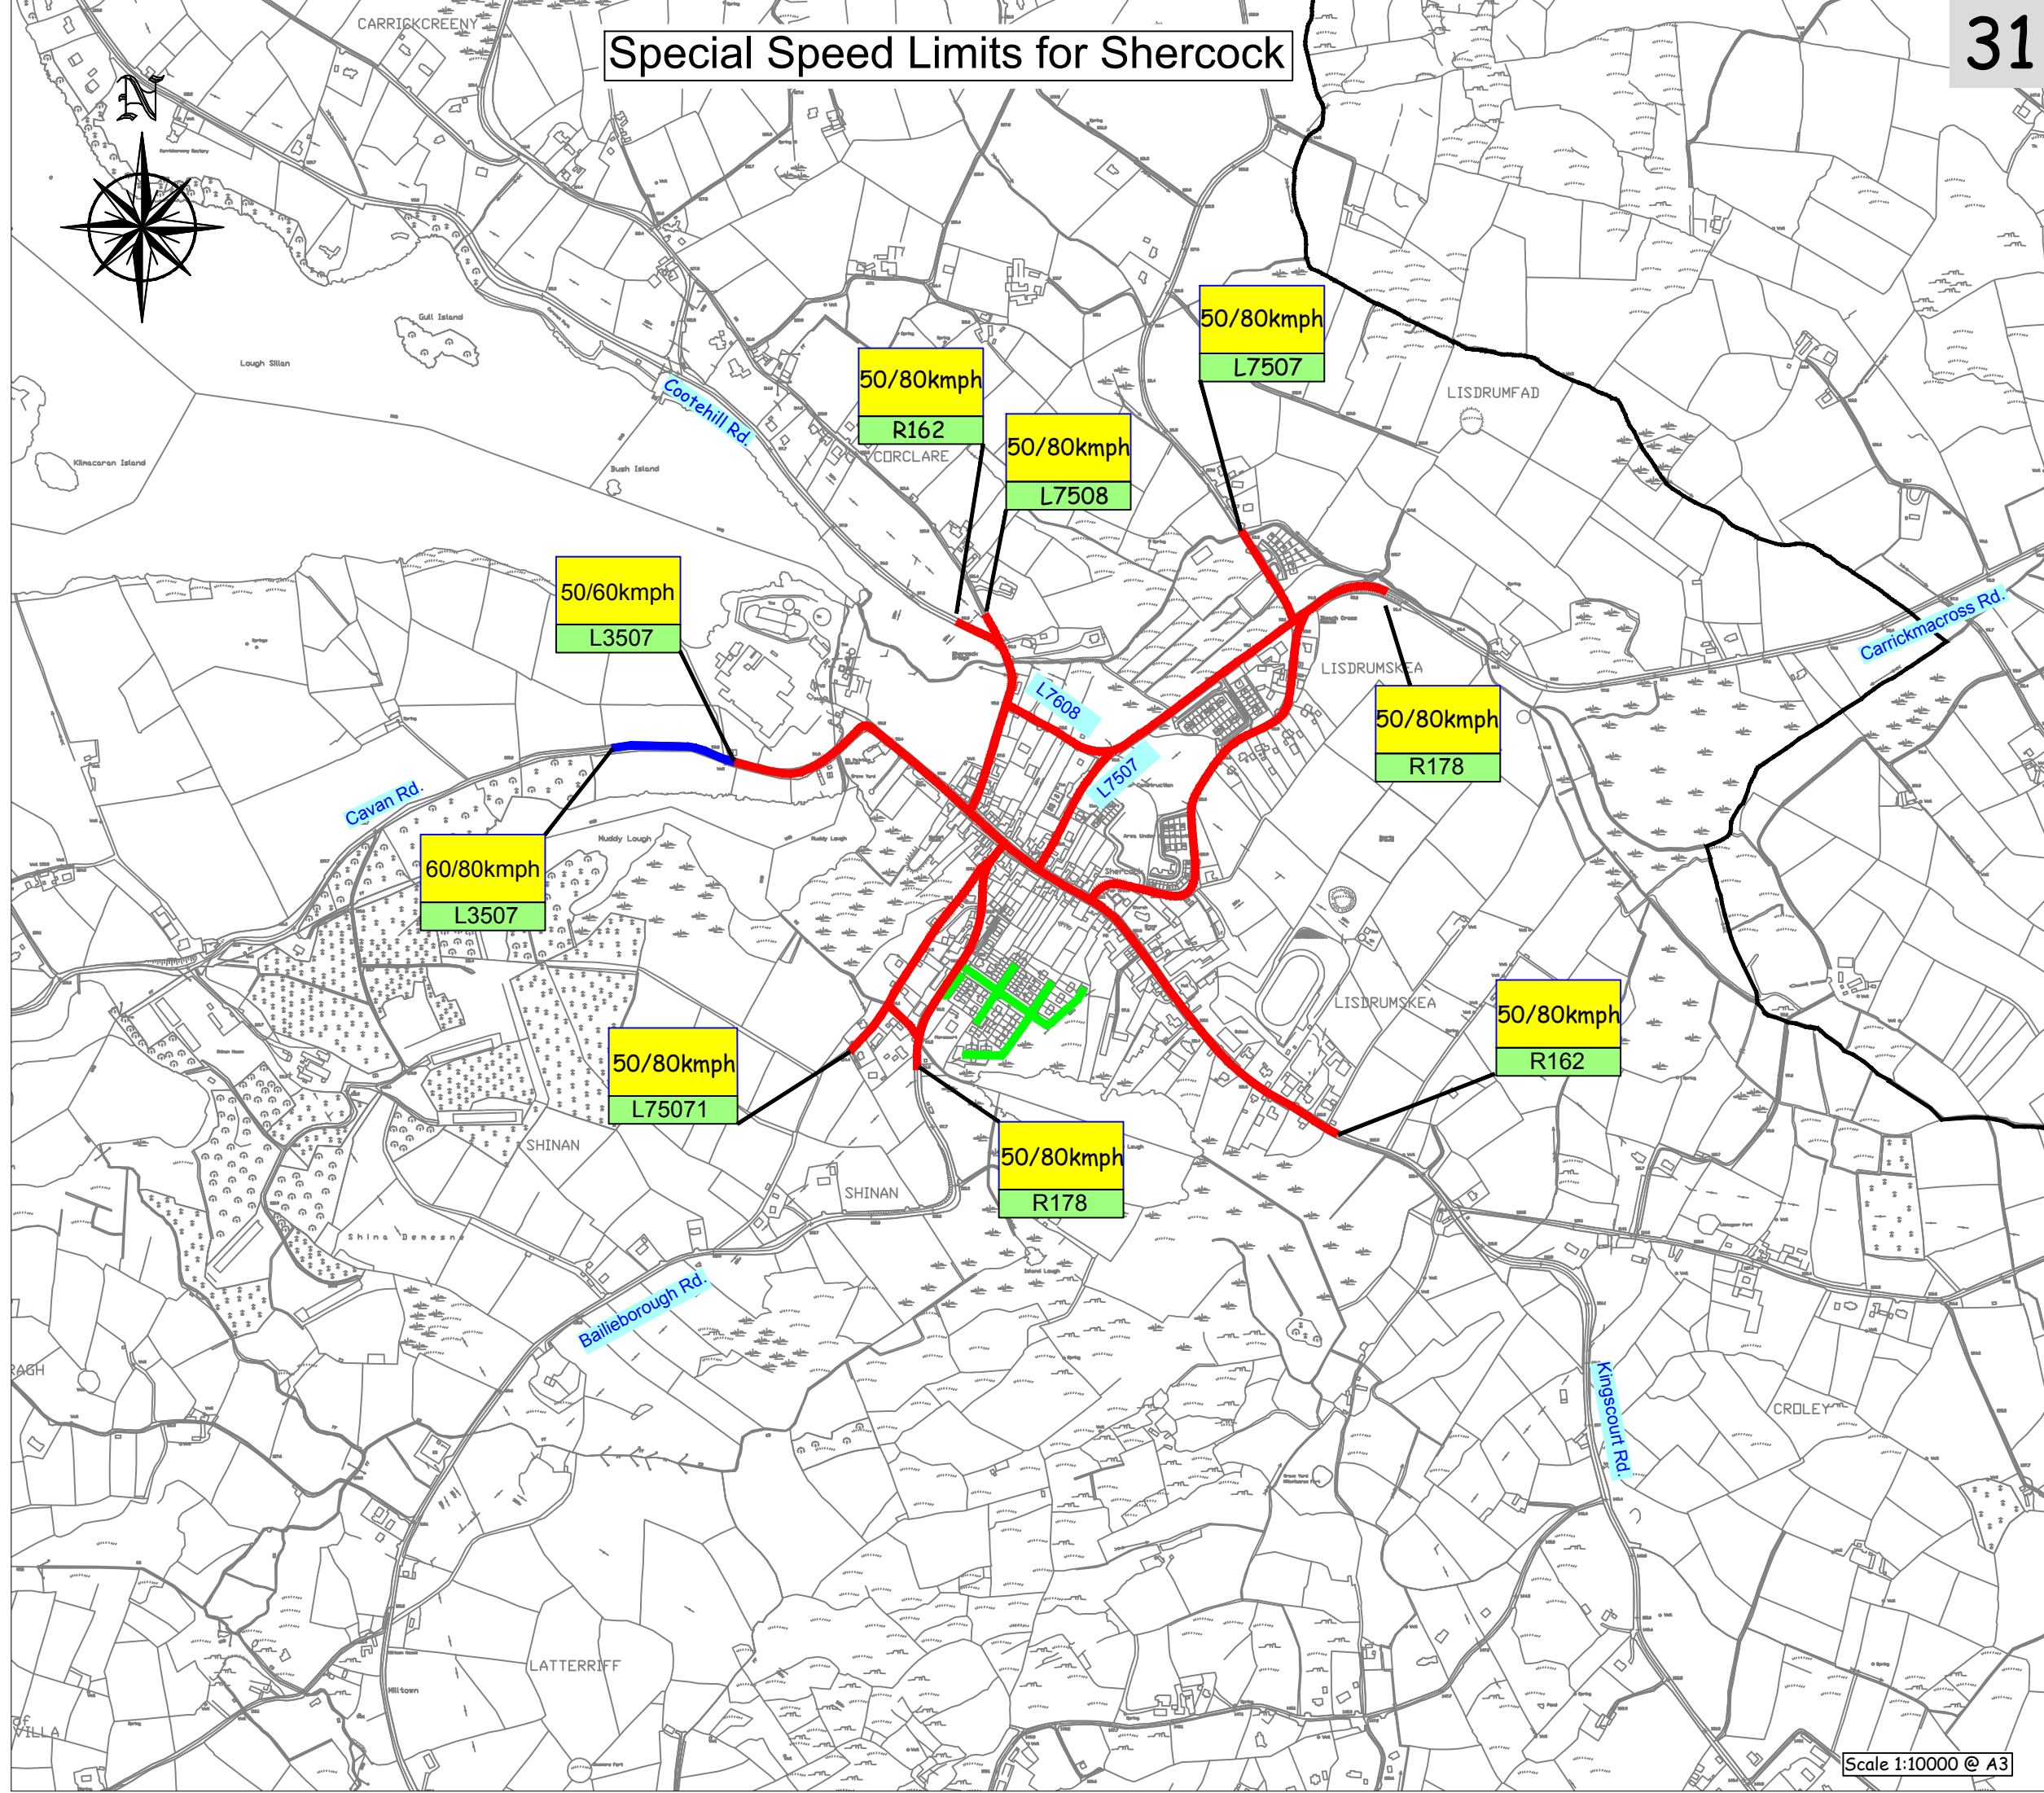

Special Speed Limits for Shercock

31

Special Speed Limits for Shercock

Legend

- 30km/h zone shown █
- 50km/h zone shown █
- 60km/h zone shown █

Please Note:-
This map is for reference purposes only.
Measurements to be taken from text in schedule.

CAVAN COUNTY COUNCIL

Special Speed Limits 2020

 <p>Paddy Connaughton Director Of Services Roads And Infrastructure Cavan County Council Courthouse Farnham St. Cavan</p>	Date:- January 2020
	Drawn M.F.
	Checked O.M.
	Drawing No. 31