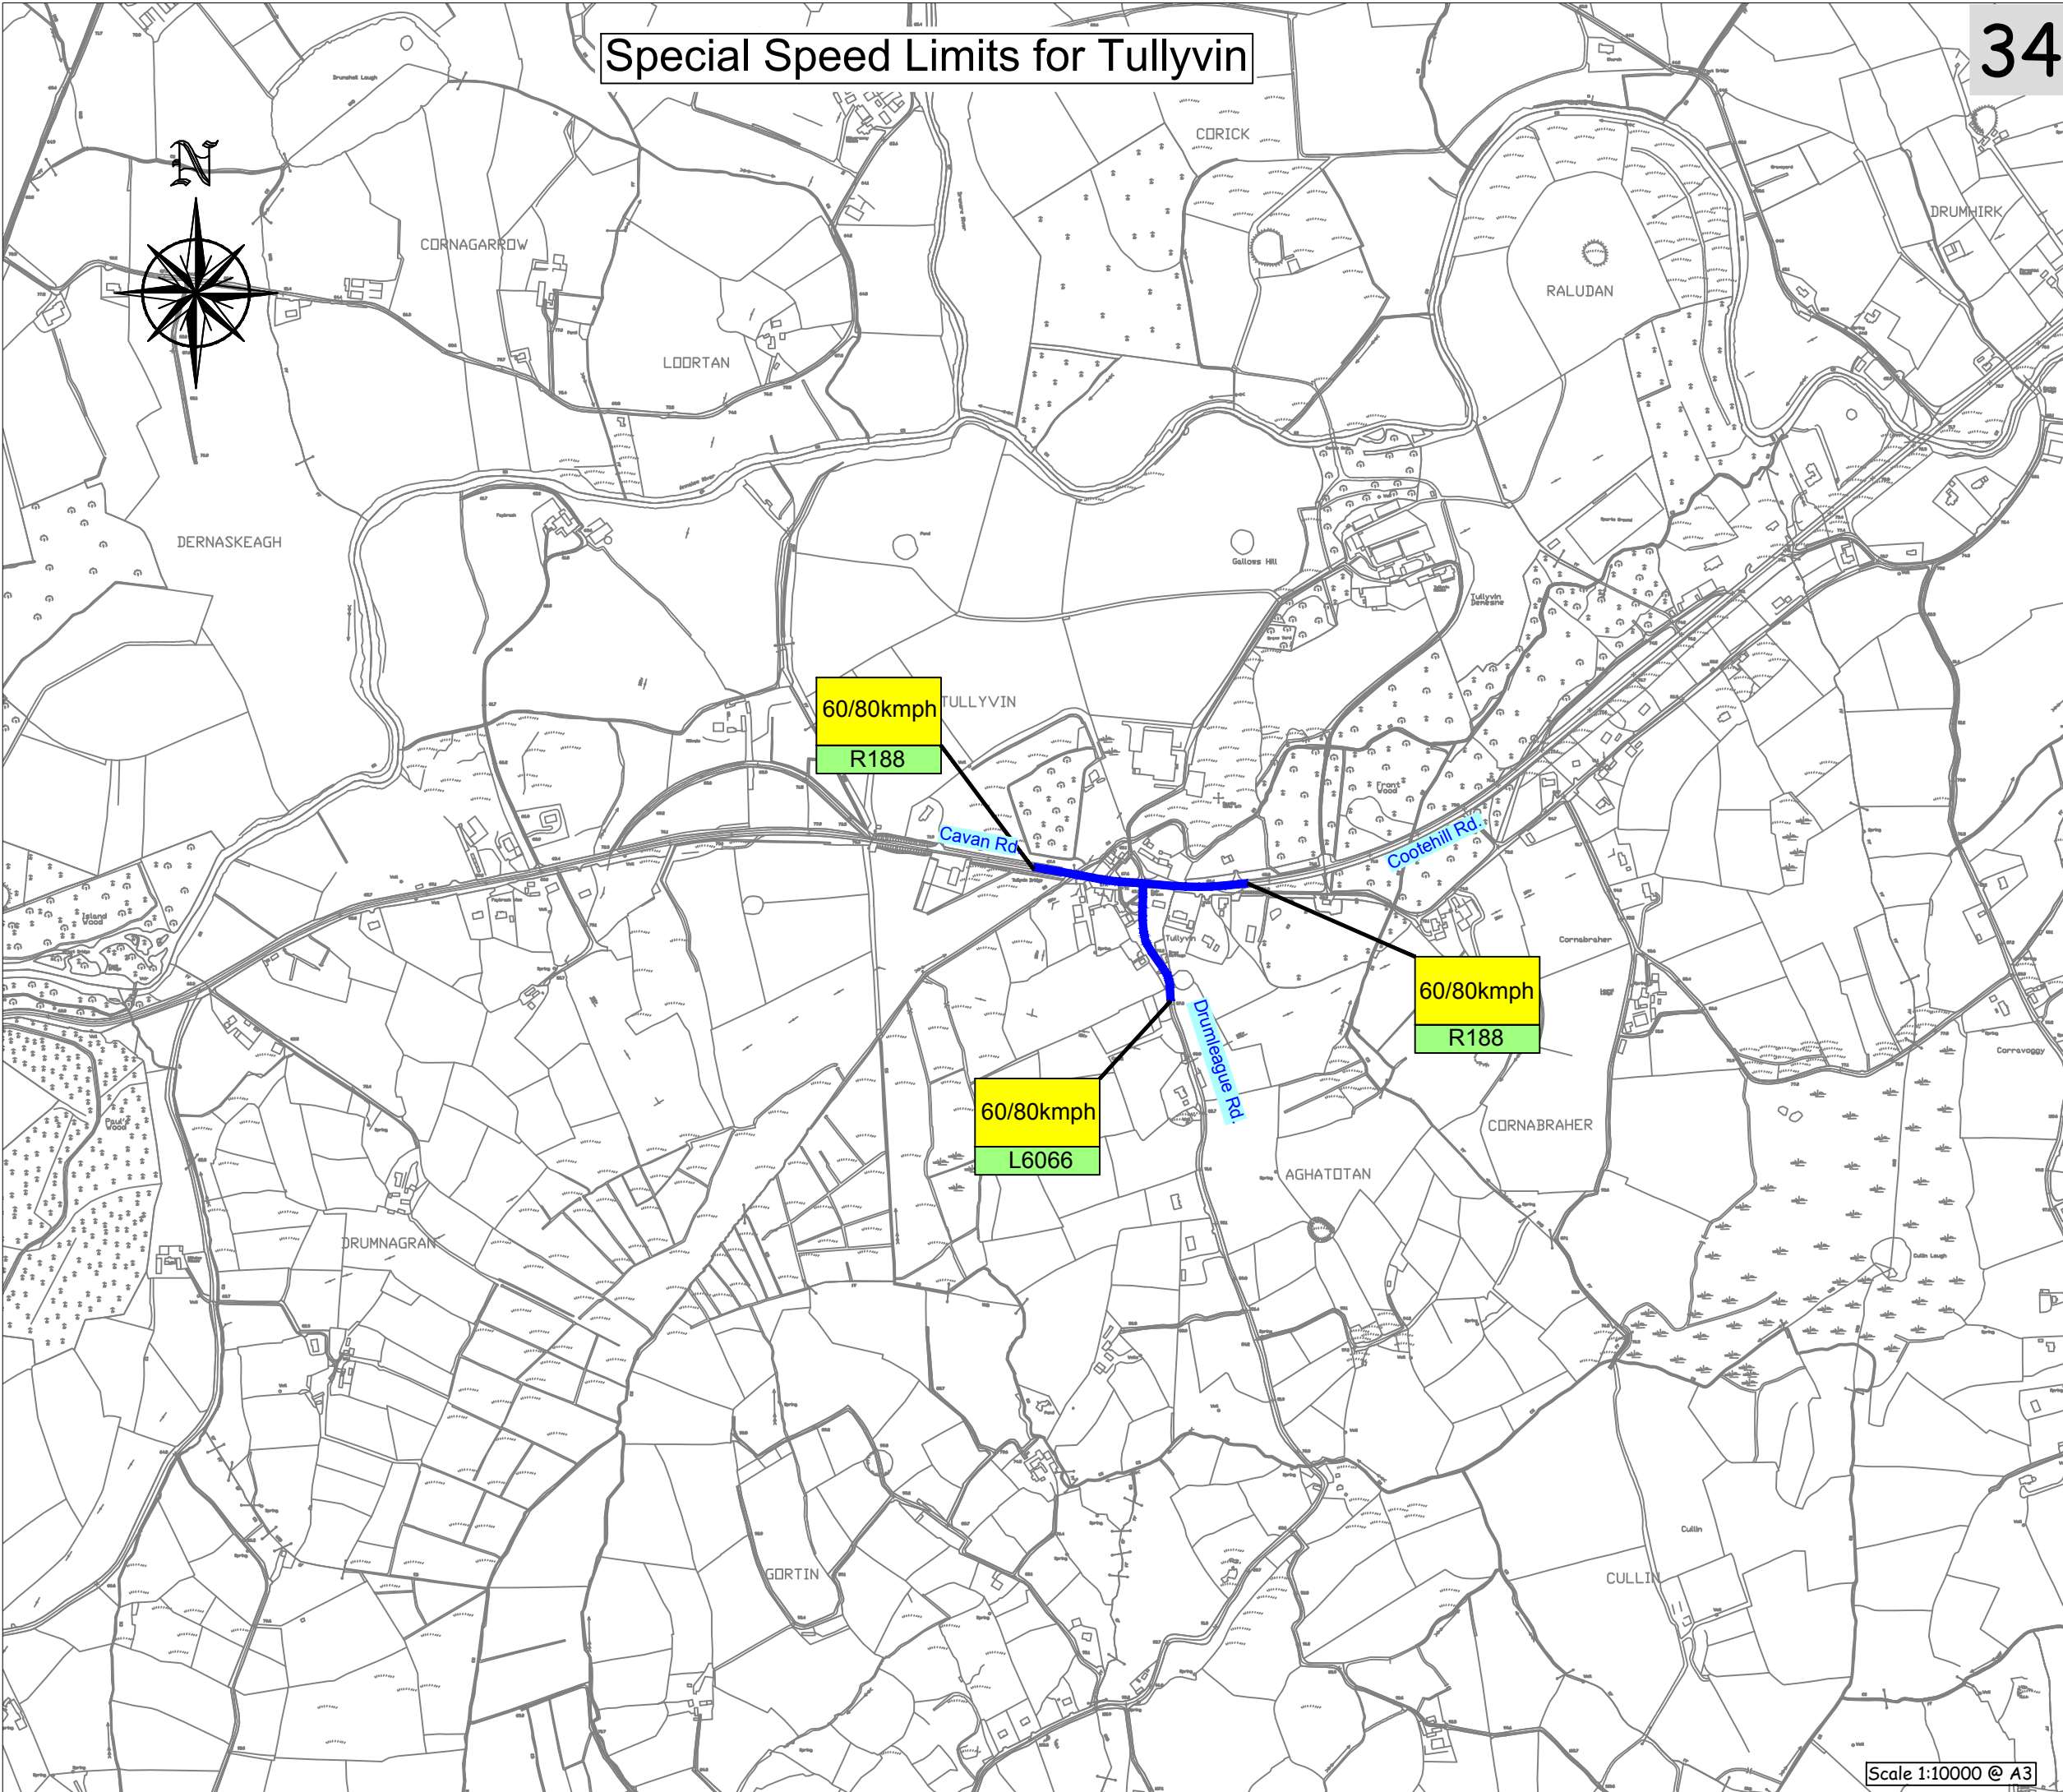

Special Speed Limits for Tullyvin

34

Special Speed Limits for Tullyvin

Legend

- 30km/h zone shown 
- 50km/h zone shown 
- 60km/h zone shown 

Please Note:-
This map is for reference purposes only.
Measurements to be taken from text in schedule.

CAVAN COUNTY COUNCIL

Special Speed Limits 2020

 <p>Paddy Connaughton Director Of Services Roads And Infrastructure Cavan County Council Courthouse Farnham St. Cavan</p>	Date:- January 2020
	Drawn M.F.
	Checked O.M.
	Drawing No. 34

Scale 1:10000 @ A3