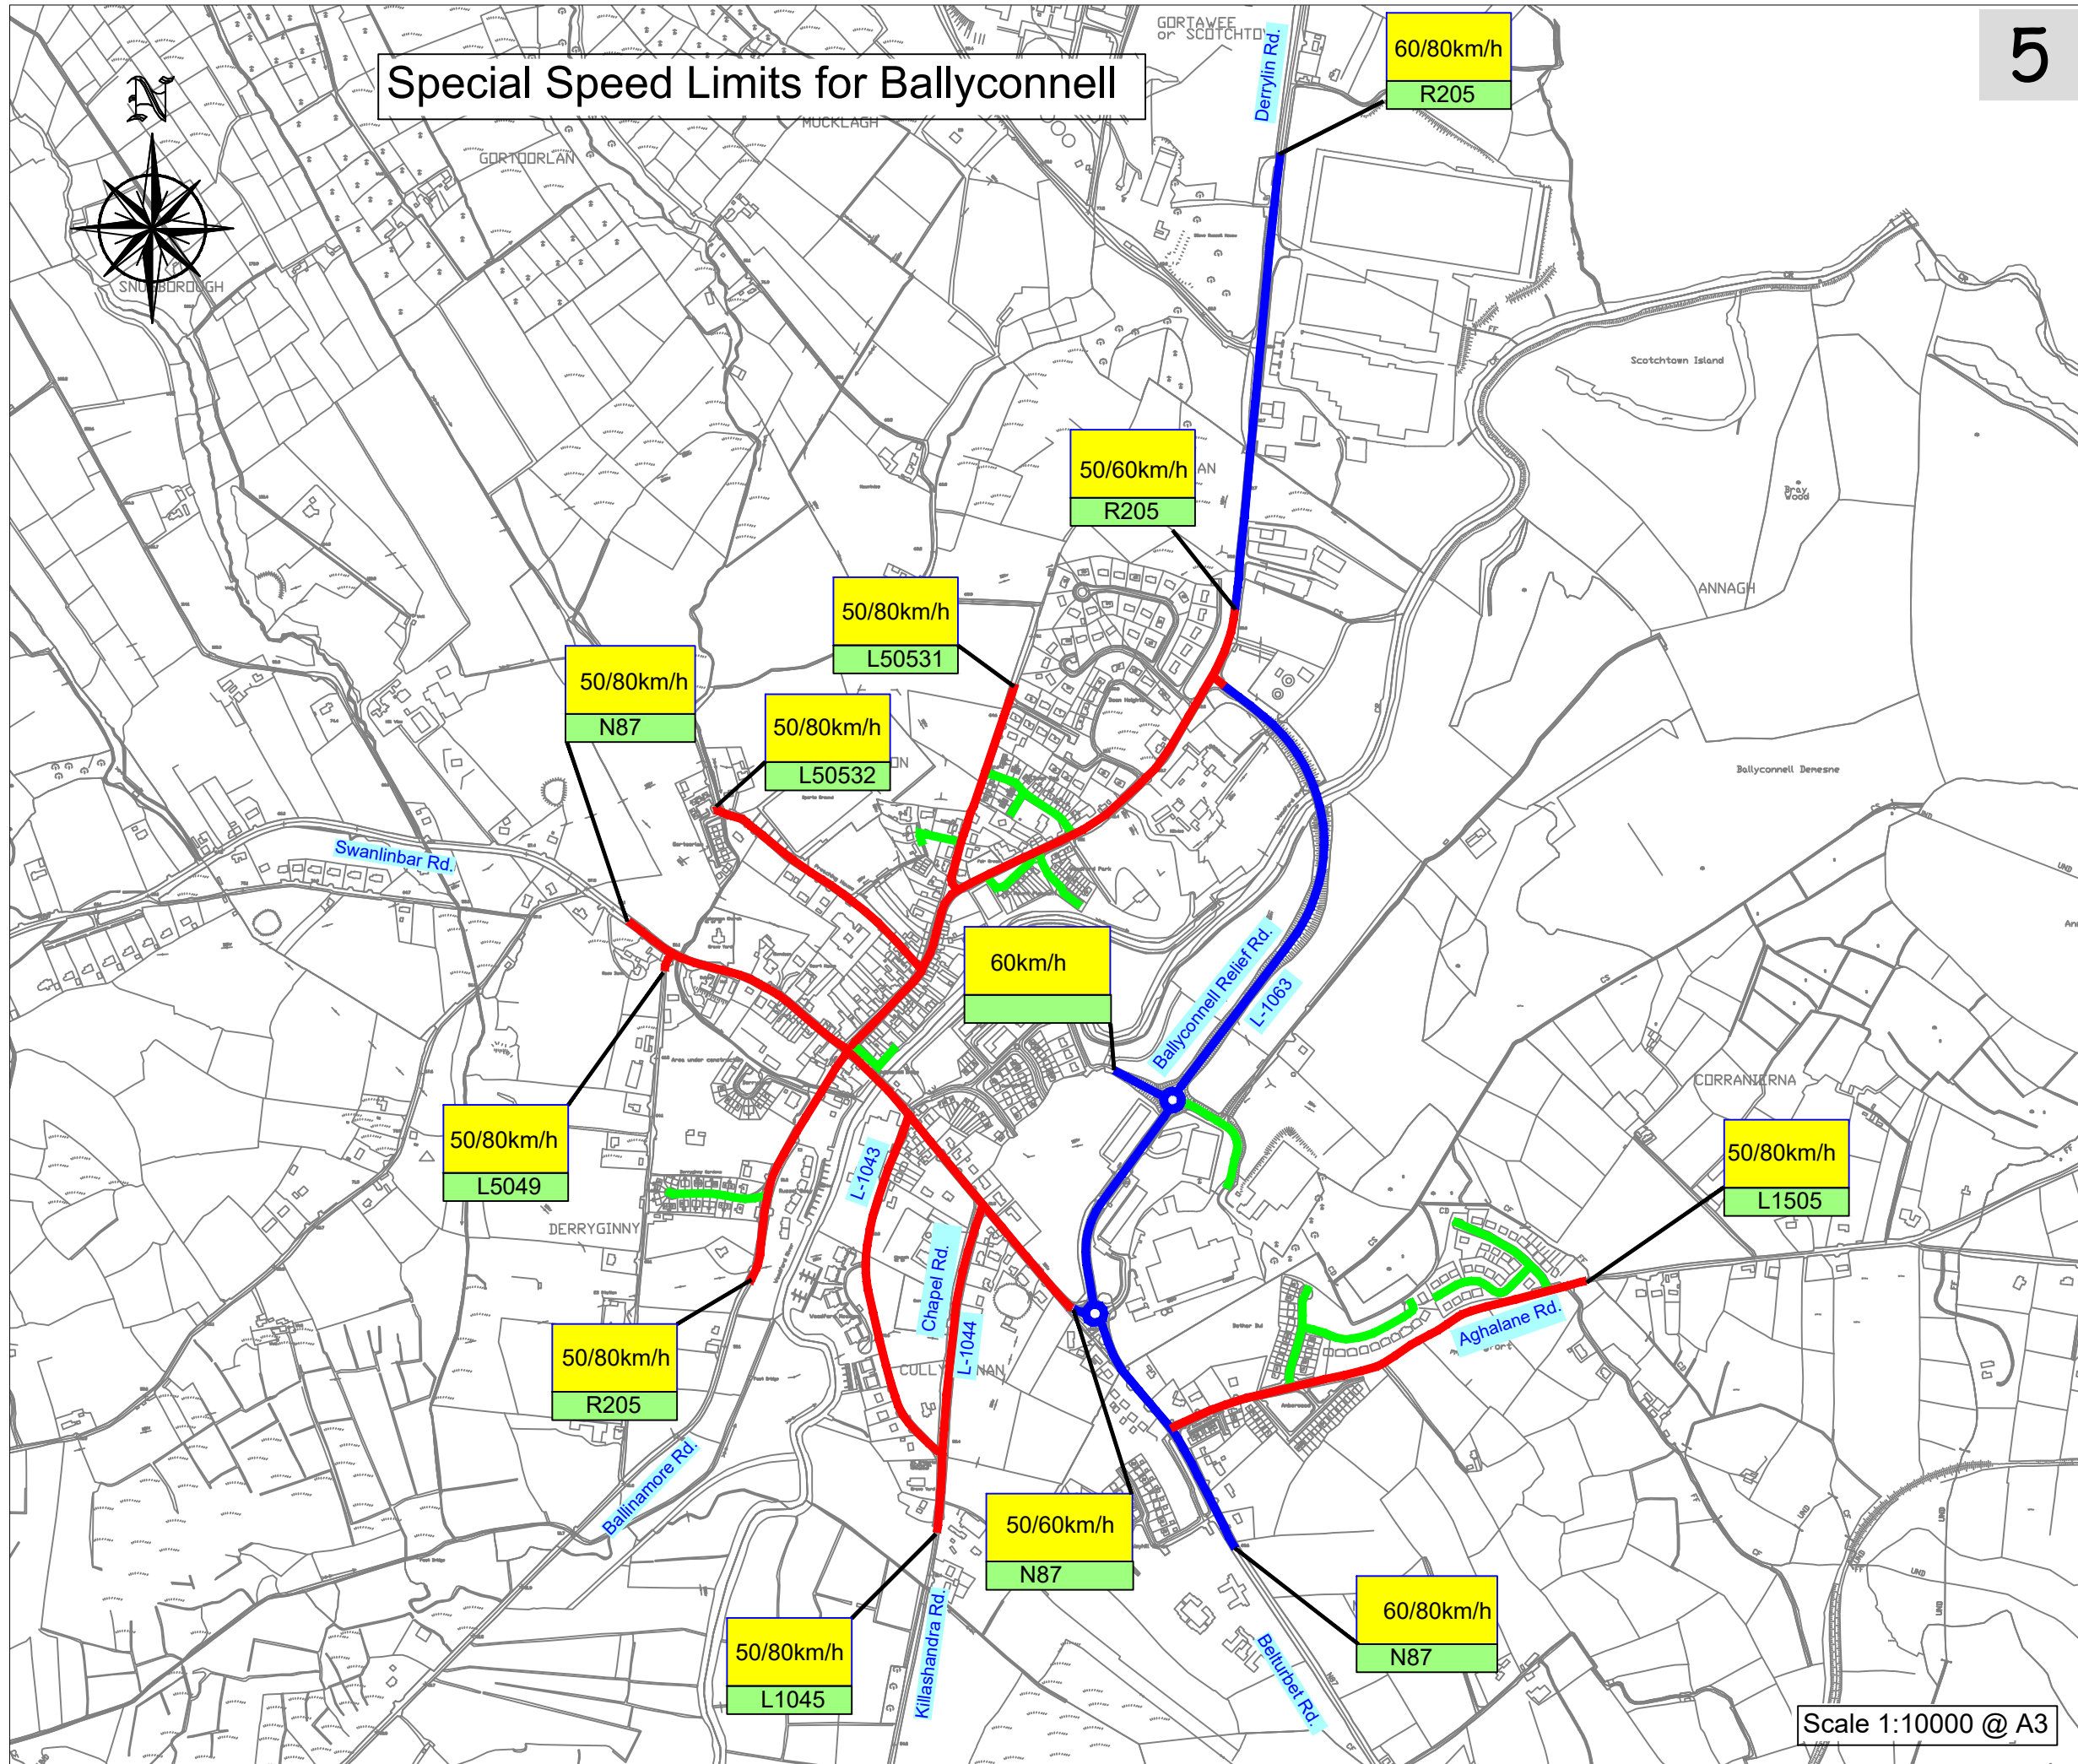

Special Speed Limits for Ballyconnell

5

Special Speed Limits for Ballyconnell

Legend

- 30km/h zone shown █
- 50km/h zone shown █
- 60km/h zone shown █

Please Note:-
This map is for reference purposes only.
Measurements to be taken from text in schedule.

CAVAN COUNTY COUNCIL

Special Speed Limits 2020

 <p>Paddy Connaughton Director Of Services Roads And Infrastructure Cavan County Council Courthouse Farnham St. Cavan</p>	Date:- January 2020
	Drawn M.F.
	Checked O.M.
	Drawing No. 5