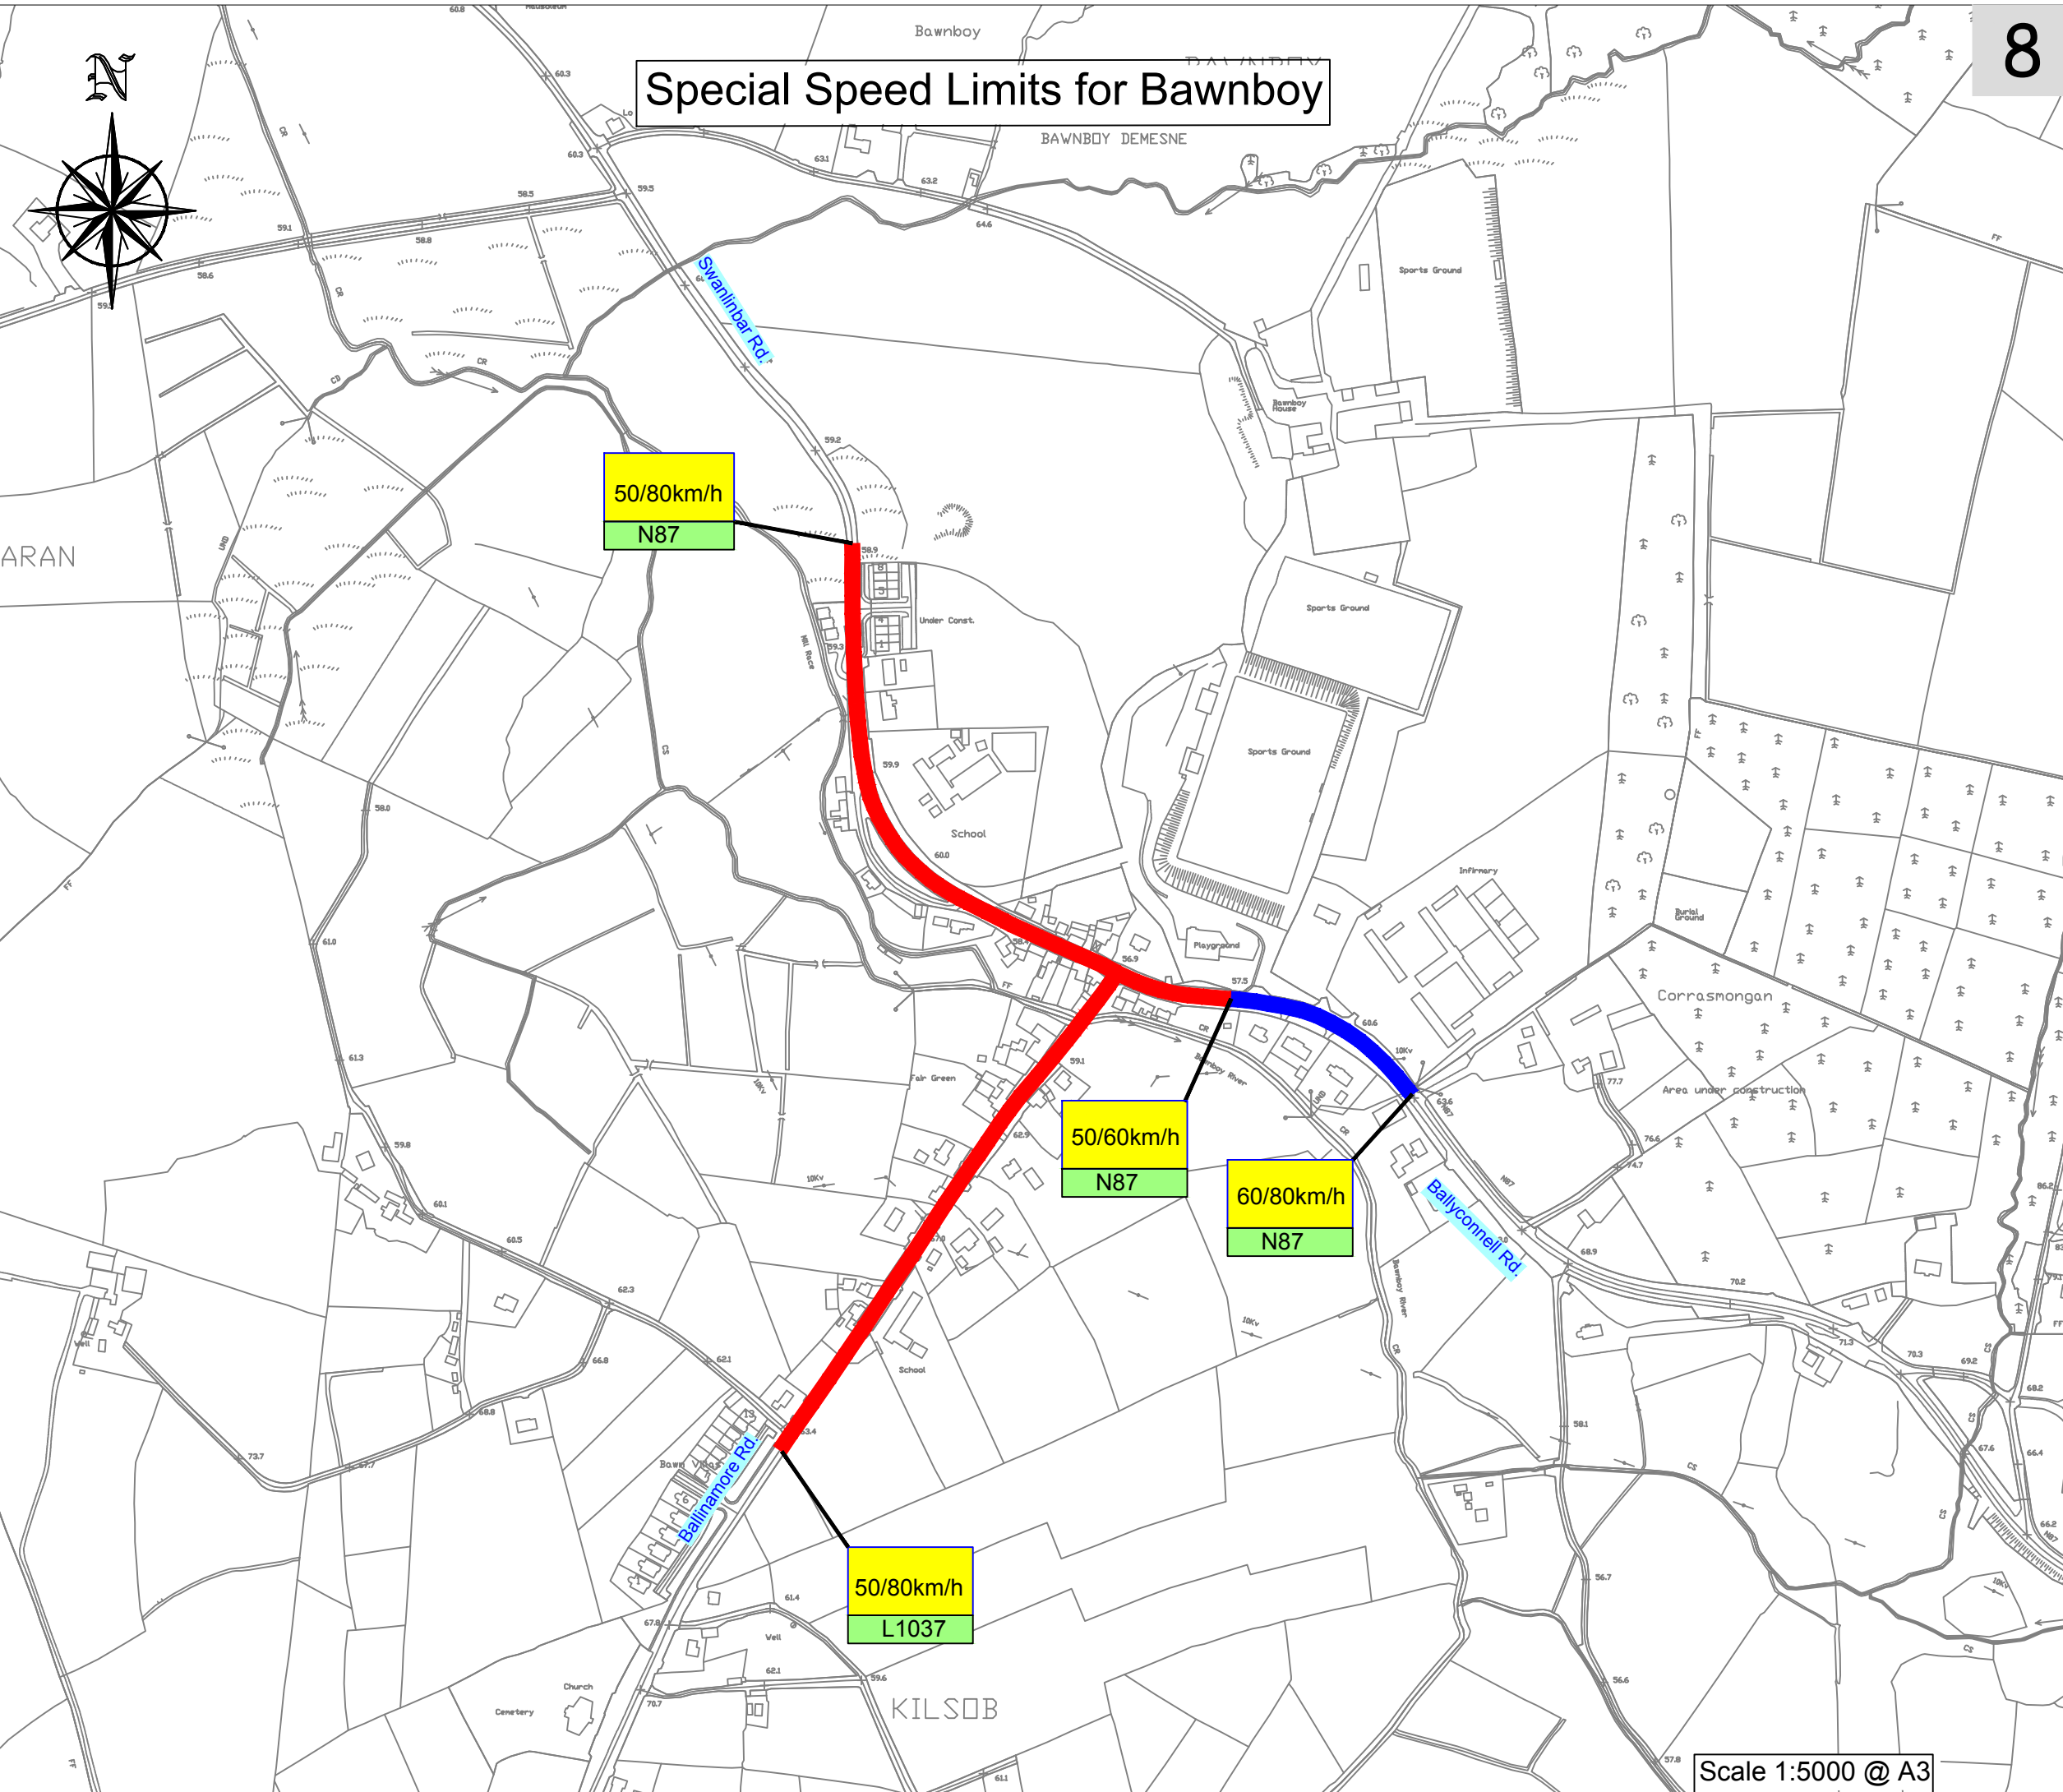

Special Speed Limits for Bawnboy

Legend

- 30km/h zone shown
- 50/80km/h zone shown
- 60km/h zone shown

Please Note:-
 This map is for reference purposes only.
 Measurements to be taken from text in schedule.

CAVAN COUNTY COUNCIL

Special Speed Limits 2020

 <p>Paddy Connaughton Director Of Services Roads And Infrastructure Cavan County Council Courthouse Farnham St. Cavan</p>	Date:- January 2020
	Drawn M.F.
	Checked O.M.
	Drawing No. 8

Scale 1:5000 @ A3