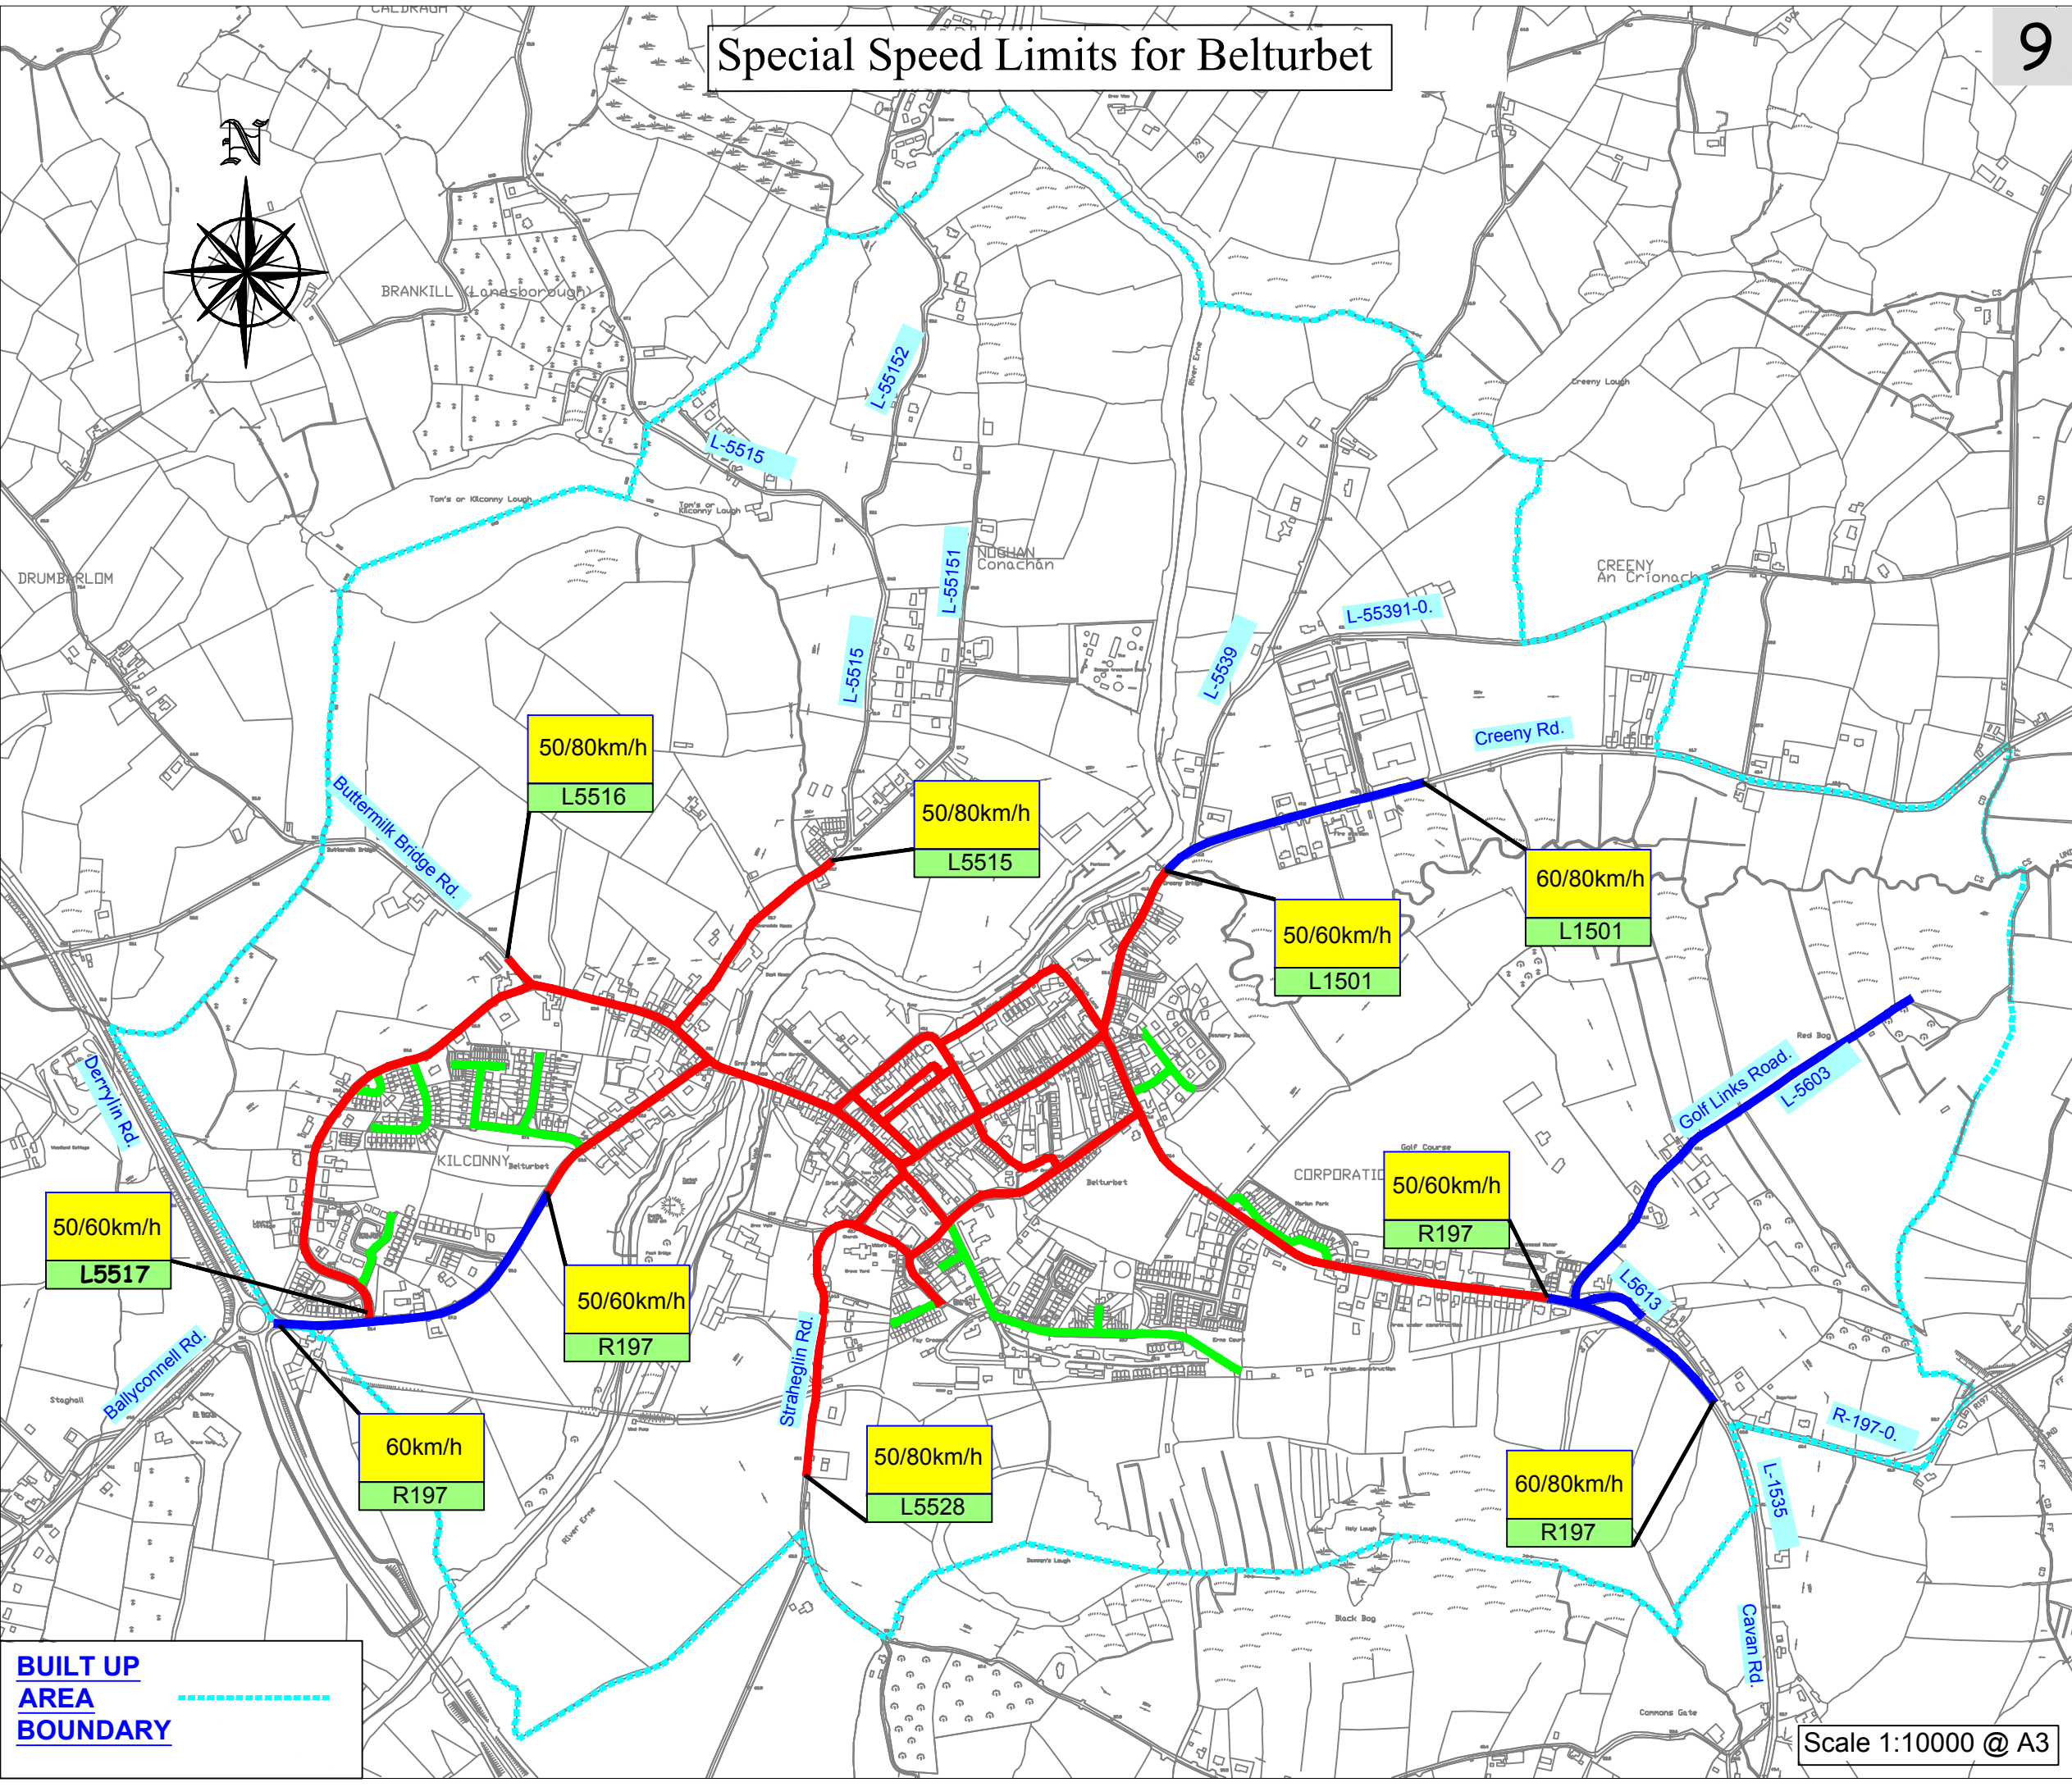

Special Speed Limits for Belturbet

Legend

- 30km/h zone shown
- 50km/h zone shown
- 60km/h zone shown

Please Note:-
This map is for reference purposes only.
Measurements to be taken from text in schedule.

BUILT UP AREA BOUNDARY

CAVAN COUNTY COUNCIL

Special Speed Limits 2020

 <p>Paddy Connaughton Director Of Services Roads And Infrastructure Cavan County Council Courthouse Farnham St. Cavan</p>	Date:- January 2020
	Drawn M.F.
	Checked O.M.
	Drawing No. 9