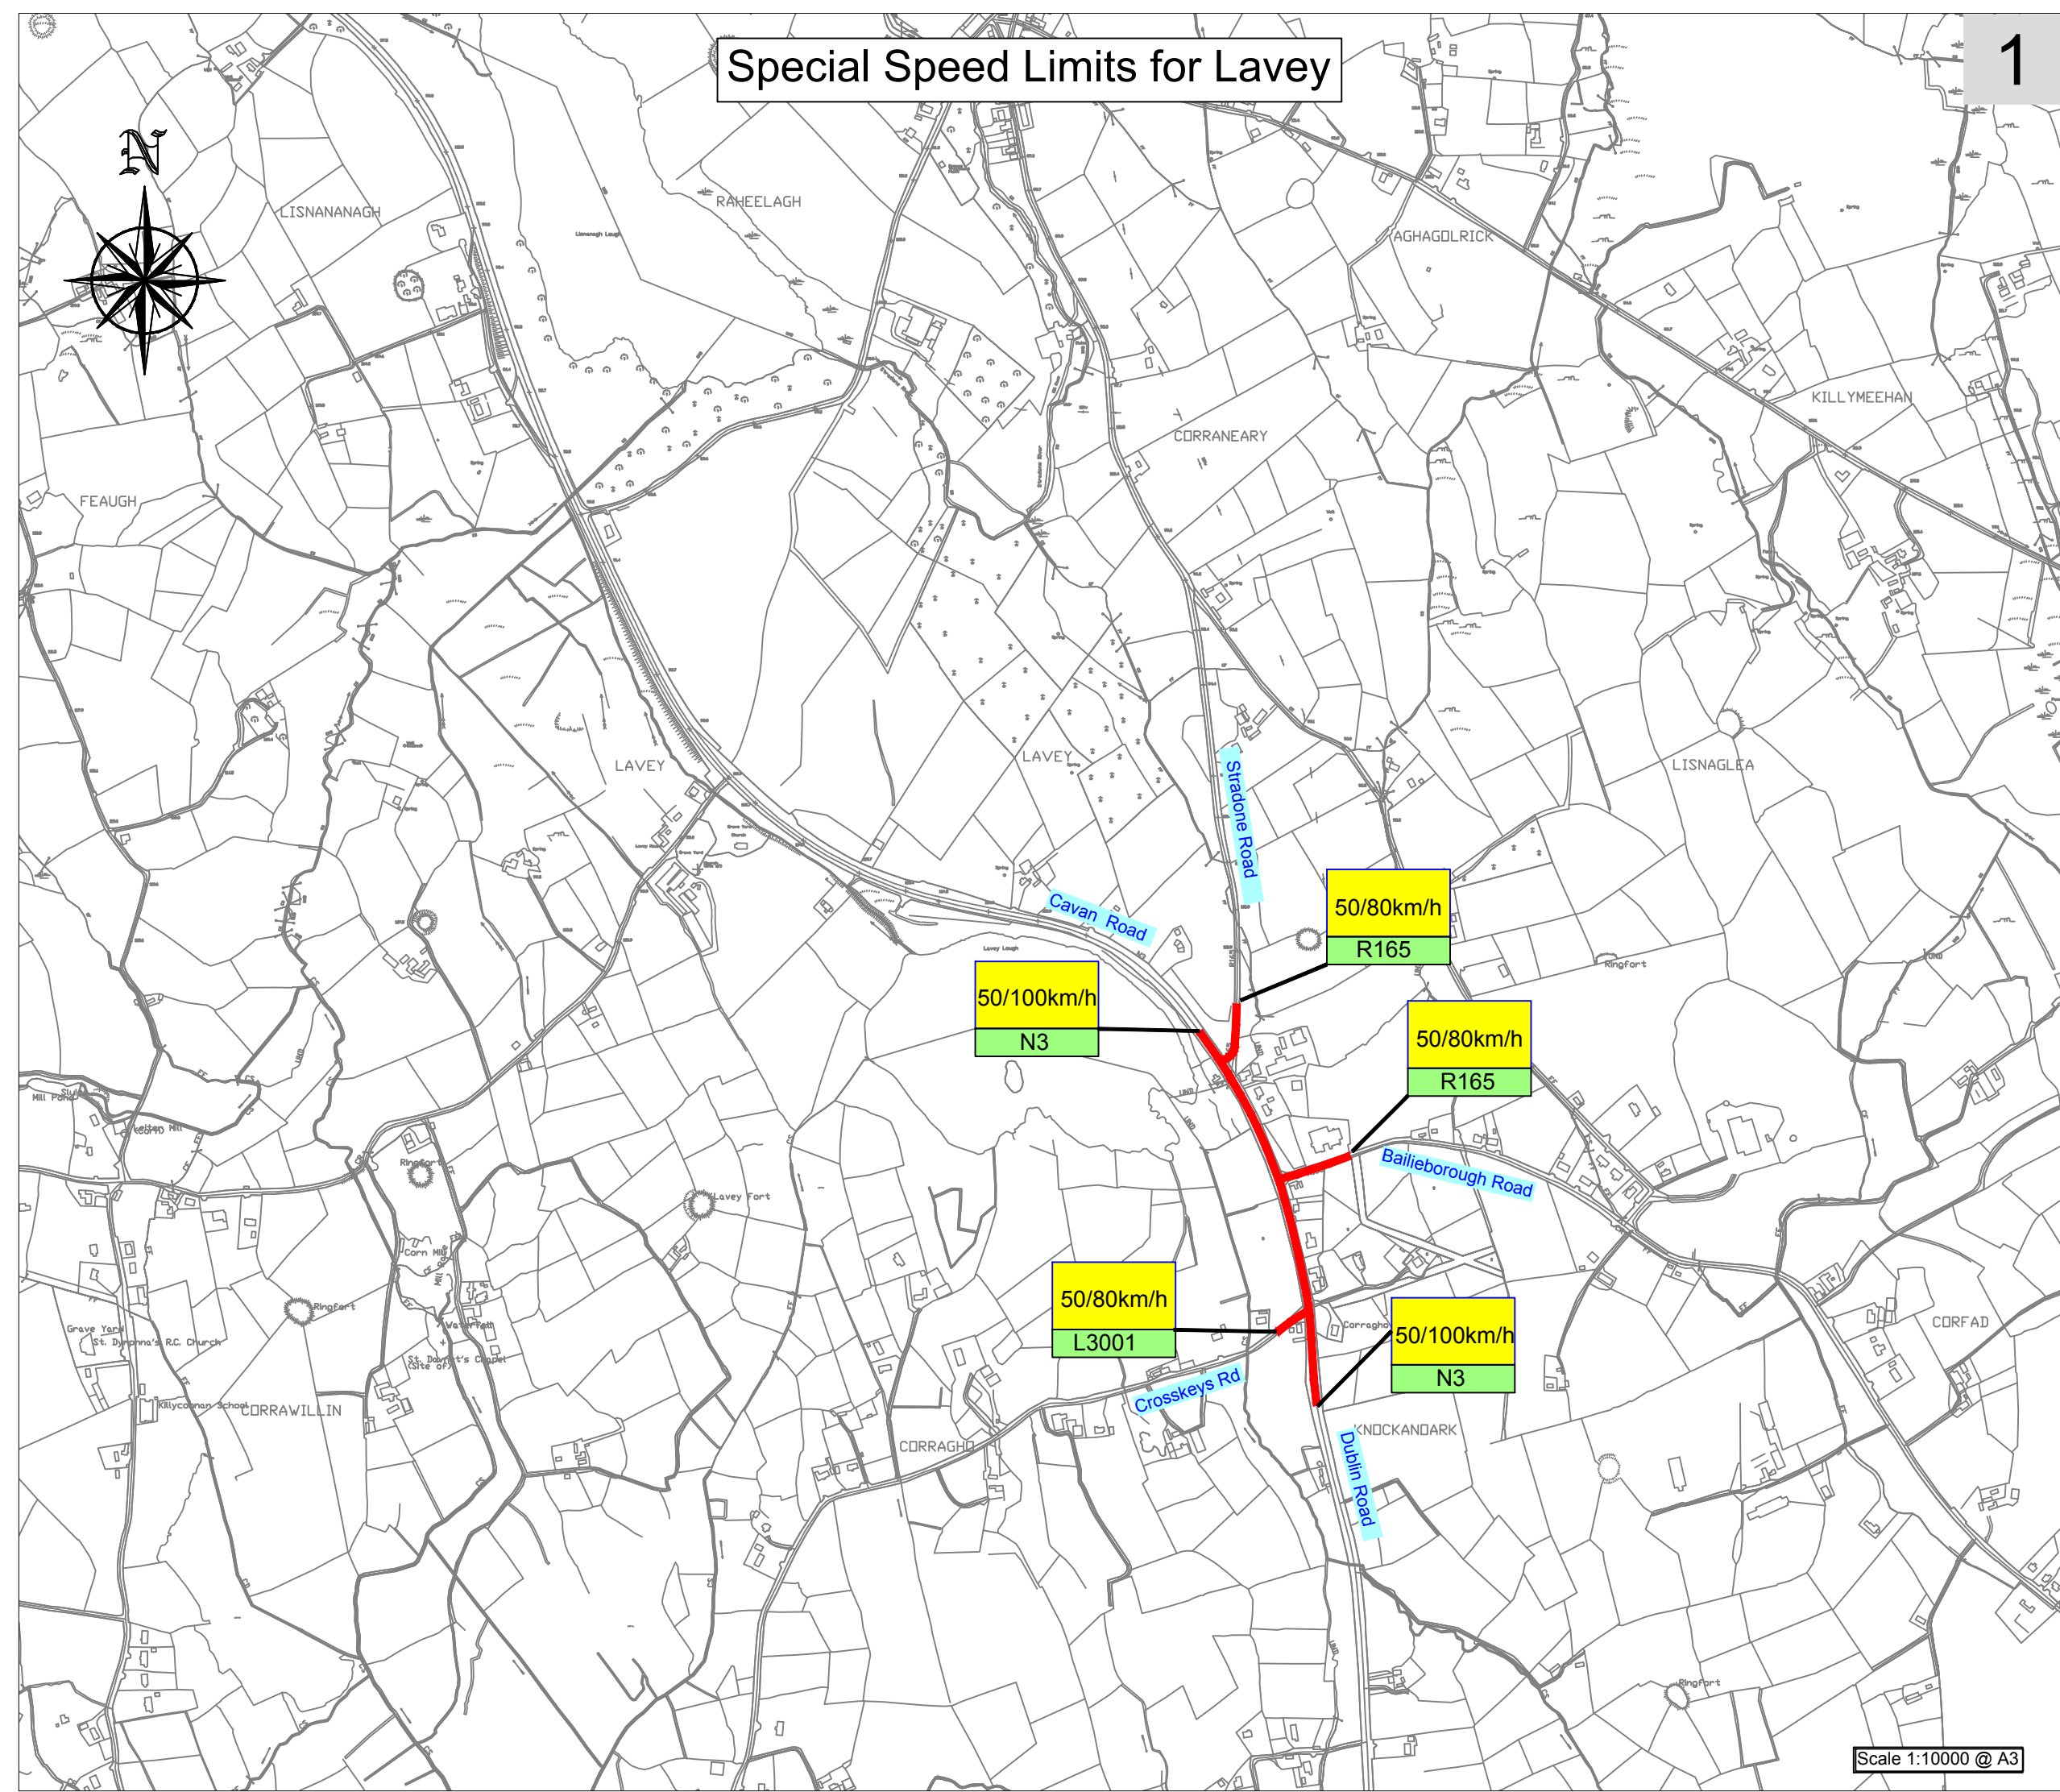

Special Speed Limits for Lavey

Special Speed Limits for Lavey

Legend
 30km/h zone shown █
 50km/h zone shown █
 60km/h zone shown █

Please Note:-
 This map is for reference purposes only.
 Measurements to be taken from text in schedule.

Scale 1:10000 @ A3

CAVAN COUNTY COUNCIL

Special Speed Limits 2020

 Paddy Connaughton Director Of Services Roads And Infrastructure Cavan County Council Courthouse Farnham St. Cavan	Date:- January 2020
	Drawn M.F.
	Checked O.M.
	Drawing No. 1